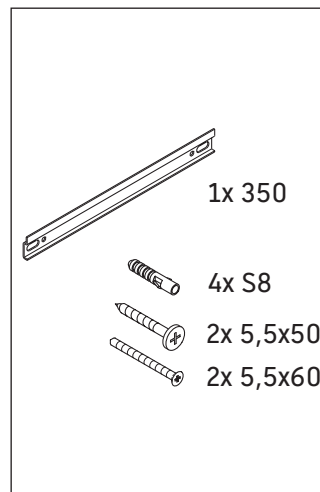

Zencha

ZE 1353 L/R

Mounting instructions

Instructions for use

The bathroom furniture range complies with the standards and guidelines applicable at the time of delivery and is designed for use in bathrooms. Direct contact with water should be avoided, for example, when showering.