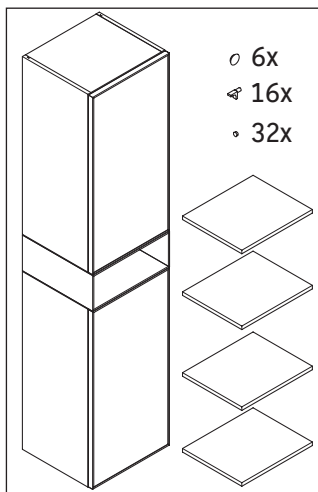

Zencha

ZE 1353 L/R

Mounting instructions

Instructions for use

The bathroom furniture range complies with the standards and guidelines applicable at the time of delivery and is designed for use in bathrooms. Direct contact with water should be avoided, for example, when showering.