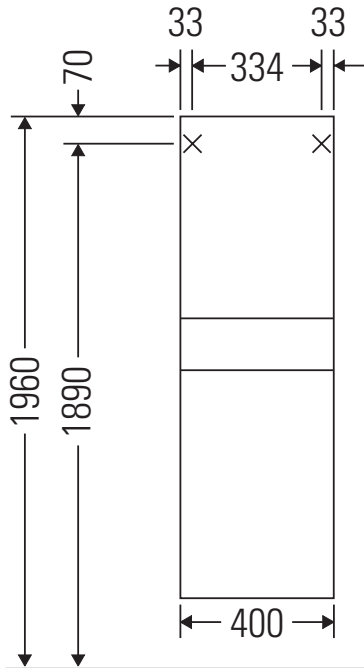

Zencha

ZE 1353 L/R

Mounting instructions

Instructions for use

The bathroom furniture range complies with the standards and guidelines applicable at the time of delivery and is designed for use in bathrooms. Direct contact with water should be avoided, for example, when showering.