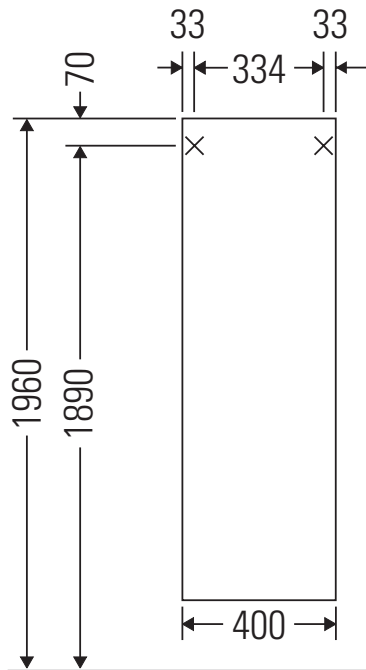

Zencha

ZE 1352 L/R

Mounting instructions

Instructions for use

The bathroom furniture range complies with the standards and guidelines applicable at the time of delivery and is designed for use in bathrooms. Direct contact with water should be avoided, for example, when showering.