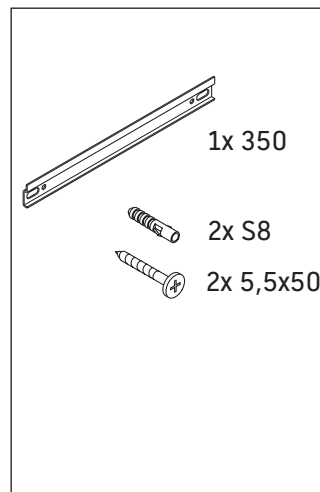

Zencha

ZE 1352 L/R

Mounting instructions

Instructions for use

The bathroom furniture range complies with the standards and guidelines applicable at the time of delivery and is designed for use in bathrooms. Direct contact with water should be avoided, for example, when showering.