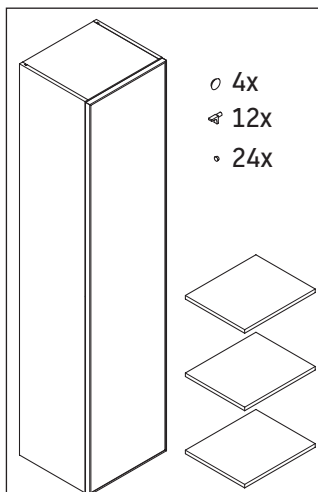

Zencha

ZE 1352 L/R

Mounting instructions

Instructions for use

The bathroom furniture range complies with the standards and guidelines applicable at the time of delivery and is designed for use in bathrooms. Direct contact with water should be avoided, for example, when showering.