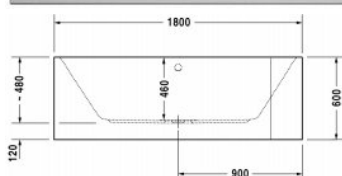

**Bathtub # 700316000000000**

|< 1800 mm >|

Bathtub	Dimension	Weight	Order number
corner left, with two backrest slopes, with integrated acrylic panel and support frame, sanitary acrylic , Filling capacity 180 l , water level 355 mm			
<b>Colors</b>			
00 White Alpin			
<b>Variants</b>			
Basic model	1800 x 800 mm	64.000 kg	700316000000000
<b>Infobox</b>			
Please note that the integrated panel has a draft angle due to the production process			
<b>Suitable setting</b>			
LED coloured light with remote control for bathtubs, (white -00, chrome -10)			790840
<b>Suitable products</b>			
Rubber profile for noise reduction, length: 3300 mm,			790126
Headrest for Happy D.2, Paiova 5, for Happy D.2 Plus, material: polyurethane, white,			790009
Waste and overflow Quadroval with base inlet, chrome, for bathtubs, with flexible hose, **, outlet diameter 52 mm, length of bowden cable 725 mm,			791228
Waste and overflow Quadroval for Happy D.2 bathtubs, for Happy D.2 Plus Bathtubs, with flexible hose, outlet diameter 52 mm, bowden cable 700 mm,			792218
Waste and overflow Quadroval with water inlet, for Happy D.2 bathtubs, for Happy D.2 Plus Bathtubs, with flexible hose, outlet diameter 52 mm, bowden cable 700 mm, *			792219

**Bathtub # 700316000000000**

**|< 1800 mm >|**

---

*All drawings contain the necessary measurements which are subject to standard tolerances. They are stated in mm and are non-binding. Exact measurements, in particular for customised installation scenarios, can only be taken from the finished piece.*