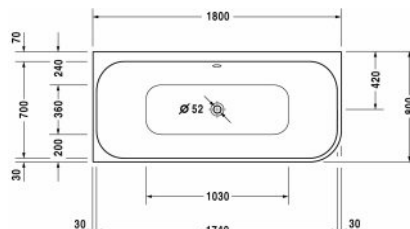

**Bathtub # 700316000000000**

|< 1800 mm >|

Bathtub	Dimension	Weight	Order number
corner left, with two backrest slopes, with integrated acrylic panel and support frame, sanitary acrylic , Filling capacity 180 l , water level 355 mm			
<b>Colors</b>			
00 White Alpin			
<b>Variants</b>			
Basic model	1800 x 800 mm	64.000 kg	700316000000000
<b>Infobox</b>			
Please note that the integrated panel has a draft angle due to the production process			
<b>Suitable setting</b>			
LED coloured light with remote control for bathtubs, (white -00, chrome -10)			790840
<b>Suitable products</b>			
Rubber profile for noise reduction, length: 3300 mm,			790126
Headrest for Happy D.2, Paiova 5, for Happy D.2 Plus, material: polyurethane, white,			790009
Waste and overflow Quadroval with base inlet, chrome, for bathtubs, with flexible hose, **, outlet diameter 52 mm, length of bowden cable 725 mm,			791228
Waste and overflow Quadroval for Happy D.2 bathtubs, for Happy D.2 Plus Bathtubs, with flexible hose, outlet diameter 52 mm, bowden cable 700 mm,			792218
Waste and overflow Quadroval with water inlet, for Happy D.2 bathtubs, for Happy D.2 Plus Bathtubs, with flexible hose, outlet diameter 52 mm, bowden cable 700 mm, *			792219

**Bathtub # 700316000000000**

**|< 1800 mm >|**

---

*All drawings contain the necessary measurements which are subject to standard tolerances. They are stated in mm and are non-binding. Exact measurements, in particular for customised installation scenarios, can only be taken from the finished piece.*