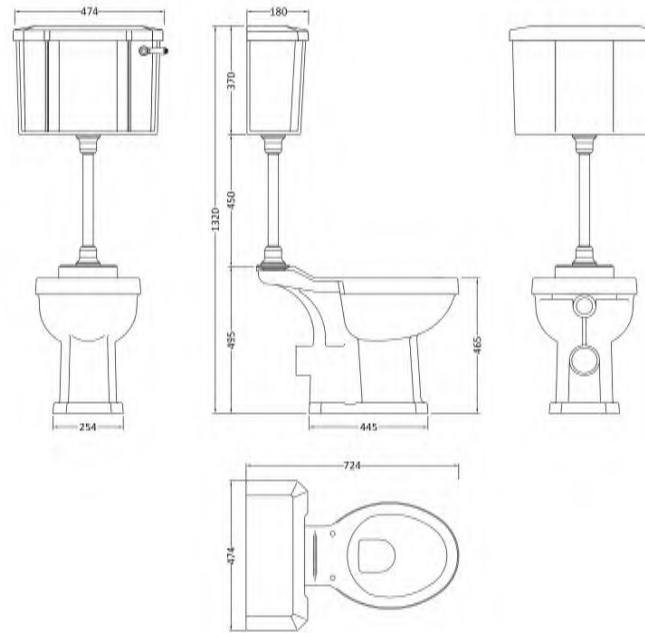

Sales Code: Ccr037

Description: Comfort Mid Level Pan & Flush Pipe Kit

Packaging Details

Barcode: 5056211884361

Sales Code: NCS871B

Description: Low Level Cistern B Ceramic Lever Ftgs

Product Dimensions

Height (mm):	370
Width (mm):	474
Depth (mm):	180
Nett Weight (kg):	14.5

Packaging Dimensions

Height (mm):	205
Width (mm):	485
Depth (mm):	397
Gross Weight (kg):	16.5

Packaging Data

Box Colour:	Brown Cardboard Box - Printed
Box Qty:	1
Label Size:	x
Label Colour:	Not Applicable
Label Qty:	0

Outer Box Dimensions (If Applicable)

Height (mm):	
Width (mm):	
Depth (mm):	
Gross Weight (kg):	
Barcode:	5055369040155

Product Details

Country of Origin:	China
Fitting Instruction:	No
Certification:	CE: N/A WRAS: Yes WRAS No: N/A
Product Material:	Vitreous China
Fixing Supplied:	No

Sales Code: NCS850

Description: Comfort Height Toilet Pan Cc Exc Seat

Product Dimensions

Height (mm):	495
Width (mm):	355
Depth (mm):	700
Nett Weight (kg):	22.5

Packaging Dimensions

Height (mm):	380
Width (mm):	720
Depth (mm):	505
Gross Weight (kg):	23.1