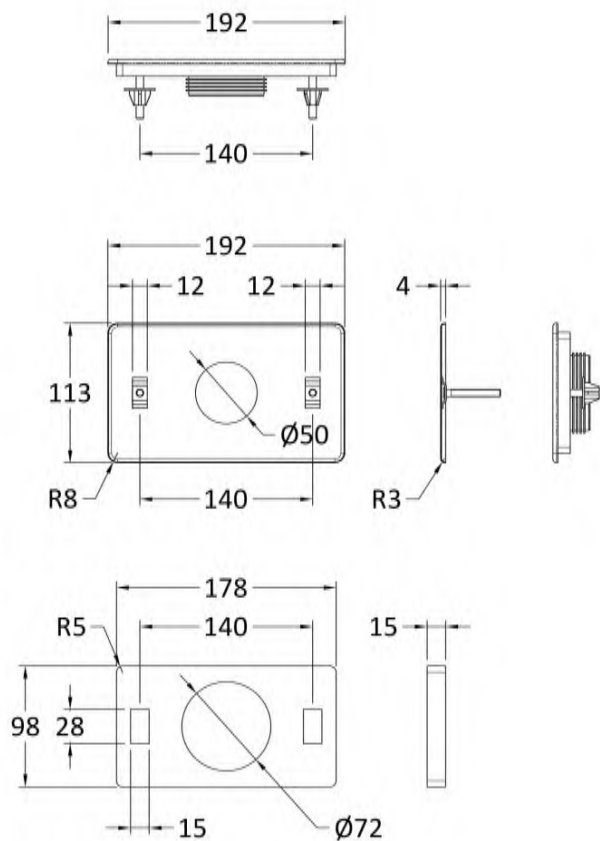

Sales Code: NCS850

Description: Comfort Height Toilet Pan Cc Exc Seat

Product Dimensions

Height (mm):	495
Width (mm):	355
Depth (mm):	700
Nett Weight (kg):	22.5

Packaging Dimensions

Height (mm):	380
Width (mm):	720
Depth (mm):	505
Gross Weight (kg):	23.1

Packaging Data

Box Colour:	
Box Qty:	
Label Size:	x
Label Colour:	
Label Qty:	

Outer Box Dimensions (If Applicable)

Height (mm):	
Width (mm):	
Depth (mm):	
Gross Weight (kg):	
Barcode:	5055275895566

Product Details

Sales Code: FA303

Description: Mid-Level Cover Plate, Pad & Seal Ring

Product Dimensions

Length (mm):	
Width (mm):	192
Height (mm):	4
Depth (mm):	113
Nett Weight (kg):	0.2

Packaging Dimensions

Height (mm):	260
Width (mm):	75
Depth (mm):	95
Gross Weight (kg):	0.24

Sales Code: FA304

Description: Mid-Level Straight Flush Pipe

Product Dimensions

Length (mm):	
Width (mm):	82
Height (mm):	456
Depth (mm):	82
Nett Weight (kg):	0.4

Packaging Dimensions

Height (mm):	100
Width (mm):	115
Depth (mm):	515
Gross Weight (kg):	0.48