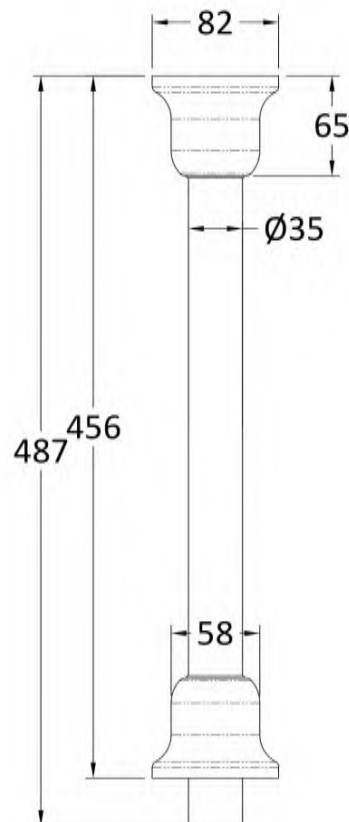

Sales Code: NCS850

Description: Comfort Height Toilet Pan Cc Exc Seat

Product Dimensions

Height (mm):	495
Width (mm):	355
Depth (mm):	700
Nett Weight (kg):	22.5

Packaging Dimensions

Height (mm):	380
Width (mm):	720
Depth (mm):	505
Gross Weight (kg):	23.1

Sales Code: FA303

Description: Mid-Level Cover Plate, Pad & Seal Ring

Product Dimensions

Length (mm):	
Width (mm):	192
Height (mm):	4
Depth (mm):	113
Nett Weight (kg):	0.2

Packaging Dimensions

Height (mm):	260
Width (mm):	75
Depth (mm):	95
Gross Weight (kg):	0.24

Packaging Data

Box Colour:	White Cardboard Box
Box Qty:	1
Label Size:	100 x 50
Label Colour:	White Label
Label Qty:	2

Outer Box Dimensions (If Applicable)

Height (mm):	
Width (mm):	
Length (mm):	
Depth (mm):	
Gross Weight (kg):	
Barcode:	5056211883890

Sales Code: FA304

Description: Mid-Level Straight Flush Pipe

Product Dimensions

Length (mm):	
Width (mm):	82
Height (mm):	456
Depth (mm):	82
Nett Weight (kg):	0.4

Packaging Dimensions

Height (mm):	100
Width (mm):	115
Depth (mm):	515
Gross Weight (kg):	0.48