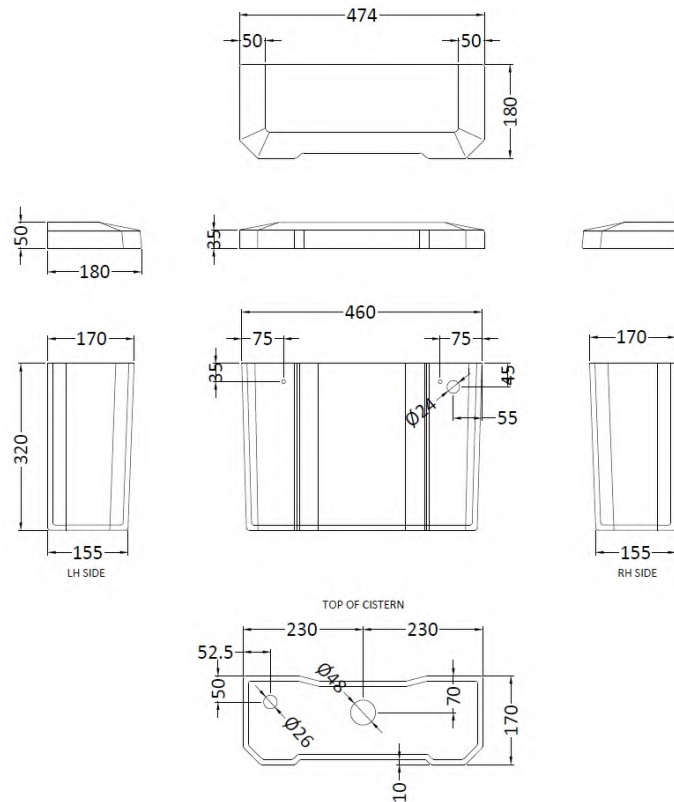

Sales Code: Ccr037

Description: Comfort Mid Level Pan & Flush Pipe Kit

Packaging Details

Barcode: 5056211884361

Sales Code: NCS871B

Description: Low Level Cistern B Ceramic Lever Ftgs

Product Dimensions

Height (mm):	370
Width (mm):	474
Depth (mm):	180
Nett Weight (kg):	14.5

Packaging Dimensions

Height (mm):	205
Width (mm):	485
Depth (mm):	397
Gross Weight (kg):	16.5

Packaging Data

Box Colour:	Brown Cardboard Box - Printed
Box Qty:	1
Label Size:	x
Label Colour:	Not Applicable
Label Qty:	0

Outer Box Dimensions (If Applicable)

Height (mm):	
Width (mm):	
Depth (mm):	
Gross Weight (kg):	
Barcode:	5055369040155

Product Details

Country of Origin:	China
Fitting Instruction:	No
Certification:	CE: N/A WRAS: Yes WRAS No: N/A
Product Material:	Vitreous China
Fixing Supplied:	No

Sales Code: NCS850

Description: Comfort Height Toilet Pan Cc Exc Seat

Product Dimensions

Height (mm):	495
Width (mm):	355
Depth (mm):	700
Nett Weight (kg):	22.5

Packaging Dimensions

Height (mm):	380
Width (mm):	720
Depth (mm):	505
Gross Weight (kg):	23.1