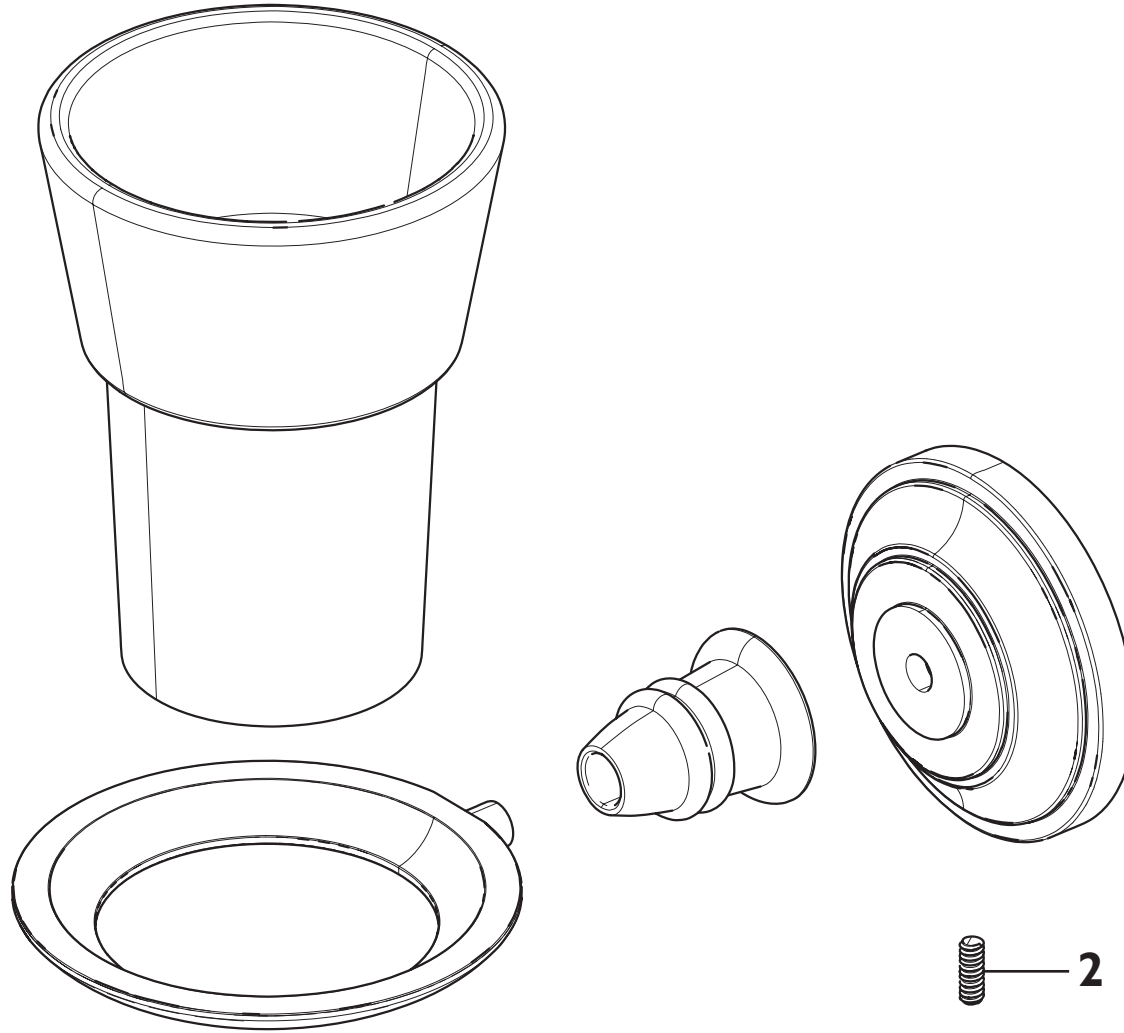

**Product Code:** ACC03/ACA03

**Revision:** D2

1	Fixing Kit
2	Grub Screw