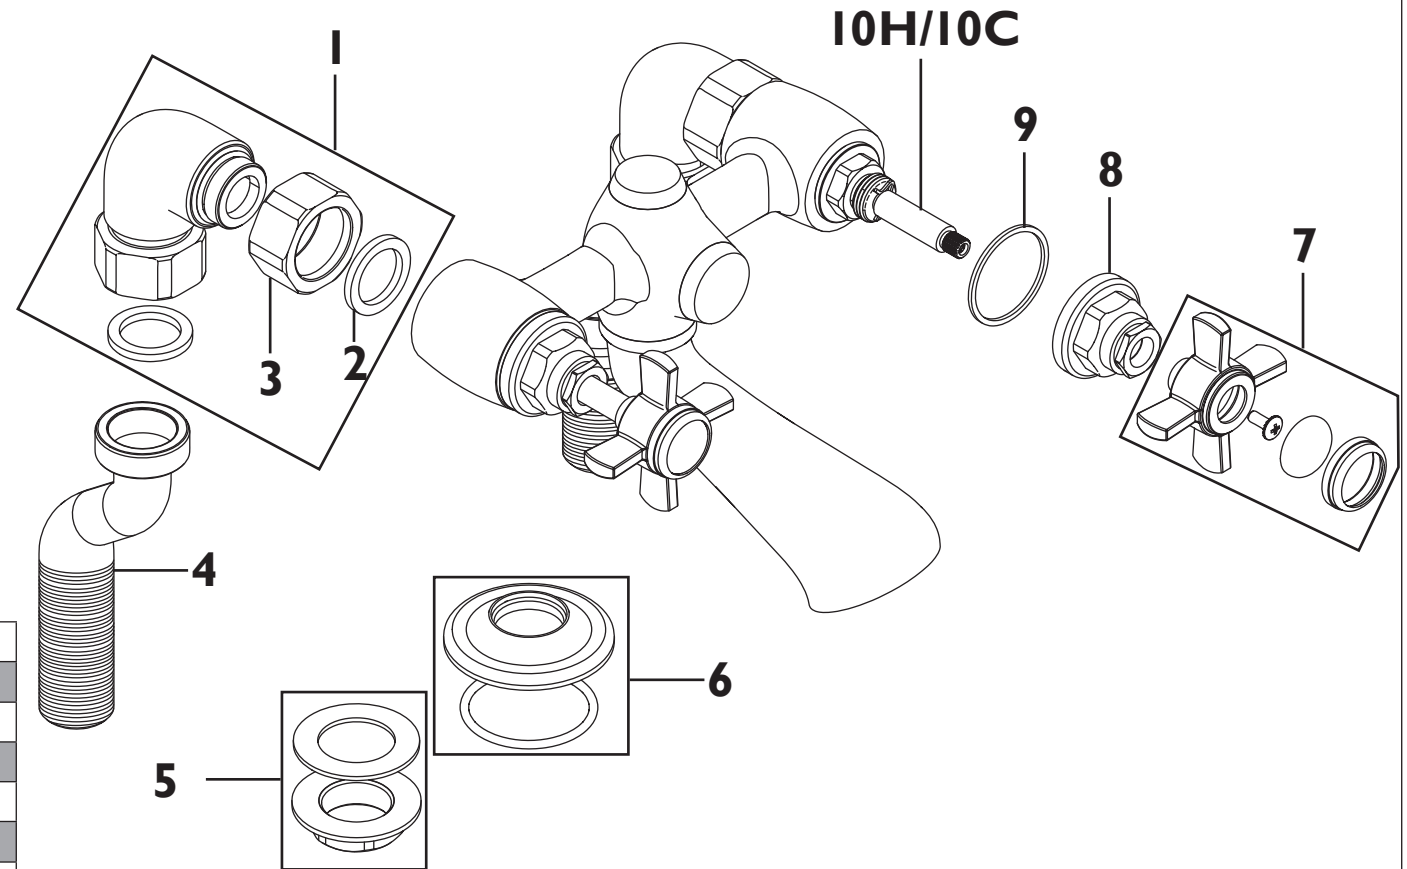

Product Code: TDC_072

Revision: D2

1	Elbow Assembly
2	Elbow Washer
3	Plated Nut (Pair)
4	Pillar Legs (Pair)
5	3/4" Backnut & Washer (Pair)
6	Plinth
7	Handle Assembly (Pair)
8	Shrouds (Pair)
9	Washer
10H	3/4" Hot Ceramic Disc Valve
10C	3/4" Cold Ceramic Disc Valve