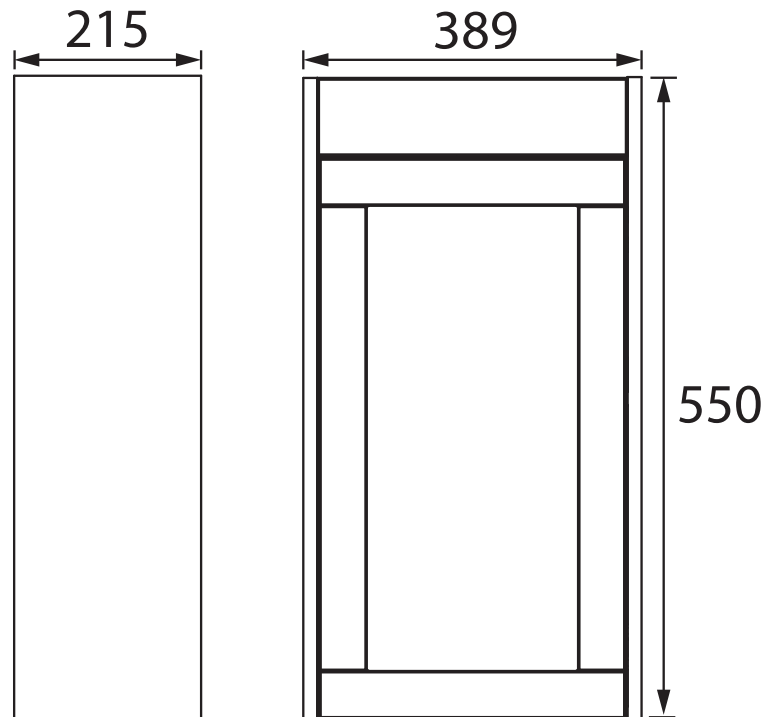

LYDG40WH

LYNTON Furniture Range Lynton 400mm Cloakroom Unit Wall Hung - Dove Grey

Specification

Main Construction Material:	MDF
Finish:	Dove Grey
Weight (kg):	6.90
Weight Including Packaging (kg):	8.60
Assembly Required:	Yes
What's Included?:	1 x Vanity Unit (with pre-fitted brackets) 2 x Hanging Brackets 1 x Fitting Instructions

This Product Also Needs:

Handles
PLYW071

Variant SKUs:

LYCG40WH
LYMB40WH

Dimensions (measurements in mm)

TECHNICAL DATA SHEET

HERITAGE[®] BATHROOMS

DI