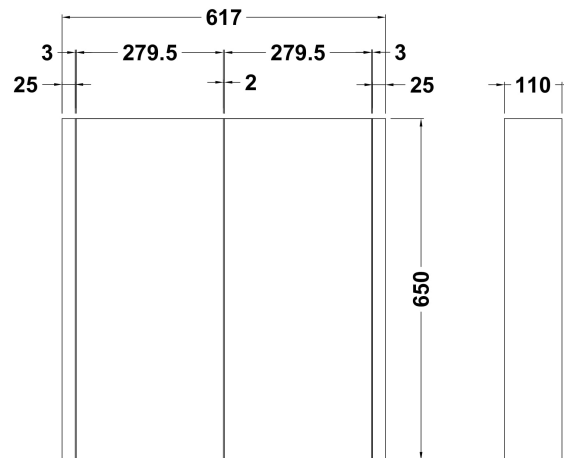

**Sales Code:** NVM113

**Description:** 600mm 2 Door Turin Mirror Cabinet

**Product Dimensions**

Height (mm):	650
Width (mm):	600
Depth (mm):	110
Nett Weight (kg):	15.46

**Packaging Dimensions**

Height (mm):	700
Width (mm):	670
Depth (mm):	140
Gross Weight (kg):	15.46

**Packaging Data**

Box Colour:	Brown Cardboard Box - Printed
Box Qty:	1
Label Size:	100 x 50
Label Colour:	Not Applicable
Label Qty:	0

**Outer Box Dimensions (If Applicable)**

Height (mm):	
Width (mm):	
Depth (mm):	
Gross Weight (kg):	
Barcode:	5055146193494

**Product Details**

Country of Origin:	China
Fitting Instruction:	No
CE Certification:	No
FSC Certified Materials:	Yes
Colour:	Gloss White
Construction Method:	Cam & Wood Dowel
Construction Type:	Rigid
Cabinet Finish:	MFC Painted Gloss
Fascia Finish:	MFC Painted Gloss
Cabinet Thickness (mm):	
Fascia Thickness (mm):	18
Drawer Included:	No
Drawer Type:	Not Applicable
No of Shelves:	2
Hinge Type:	95 Degree Clip-On Soft Close
Hinge Included:	Yes
Adjustable Legs:	No, Not Required
Fixings Included:	Yes
Handle Style:	Contemporary
Waste Shroud:	Not Applicable
Handle Included:	Yes
Handle Type:	Not Applicable, Bar