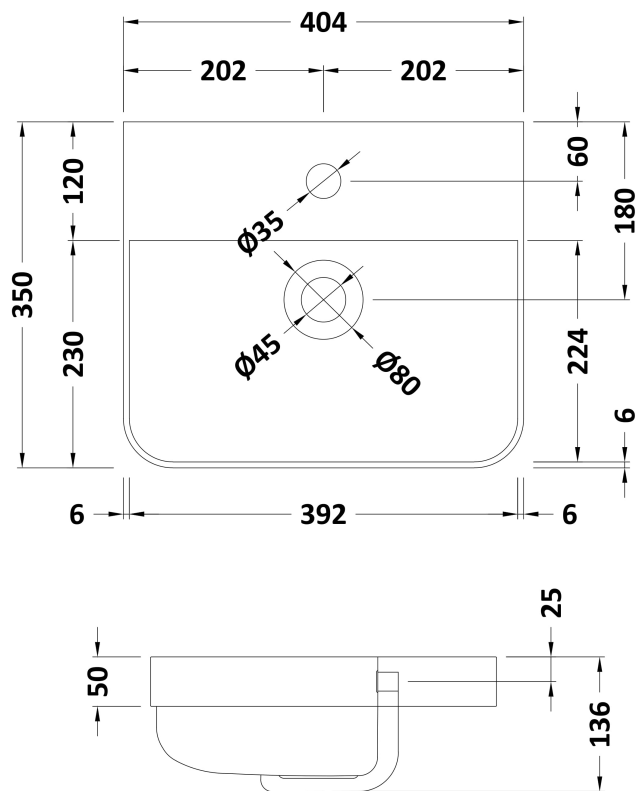

Packaging Dimensions

Height (mm):	560
Width (mm):	400
Depth (mm):	340
Gross Weight (kg):	14

Packaging Data

Box Colour:	Brown Cardboard Box - Printed
Box Qty:	1
Label Size:	100 x 50
Label Colour:	Not Applicable
Label Qty:	0

Outer Box Dimensions (If Applicable)

Height (mm):	
Width (mm):	
Depth (mm):	
Gross Weight (kg):	
Barcode:	5056211853336

Product Details

Country of Origin:	China
Fitting Instruction:	No
CE Certification:	N/A
FSC Certified Materials:	Yes
Colour:	Gloss White
Construction Method:	Cam & Wood Dowel
Construction Type:	Rigid
Cabinet Finish:	MFC Painted Gloss
Fascia Finish:	Mdf Painted Gloss
Cabinet Thickness (mm):	16
Fascia Thickness (mm):	25
Drawer Included:	No
Drawer Type:	Not Applicable
No of Shelves:	0
Hinge Type:	95 Degree Clip-On Soft Close
Hinge Included:	Yes
Adjustable Legs:	No
Fixings Included:	Yes
Handle Style:	Modern
Waste Shroud:	No
Handle Included:	Yes
Handle Type:	Knob

Sales Code: RC002

Description: 400 Thin Edge Basin 1Th (Radius Corners)

Product Dimensions

Height (mm):	135
Width (mm):	405
Depth (mm):	355
Nett Weight (kg):	9.5

Packaging Dimensions

Height (mm):	415
Width (mm):	440
Depth (mm):	210
Gross Weight (kg):	10

Packaging Data

Box Colour:	Brown Cardboard Box - Printed
Box Qty:	1
Label Size:	130 x 95
Label Colour:	Not Applicable
Label Qty:	0

Outer Box Dimensions (If Applicable)

Height (mm):	
Width (mm):	
Depth (mm):	
Gross Weight (kg):	
Barcode:	5056211853381