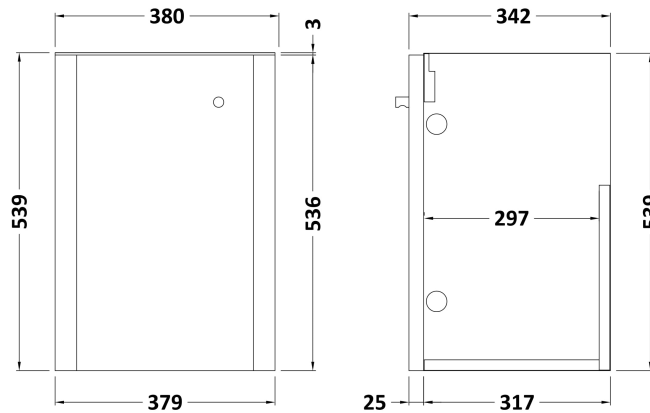

Sales Code: COR101

Description: 400 Wall Hung 1-Door Unit & Basin

Packaging Details

Barcode: 5056211897040

Sales Code: RC0152

Description: 400 Wall Hung 1-Door Unit

Product Dimensions

Height (mm):	539
Width (mm):	379
Depth (mm):	342
Nett Weight (kg):	13.5

Packaging Dimensions

Height (mm):	560
Width (mm):	400
Depth (mm):	340
Gross Weight (kg):	14

Packaging Data

Box Colour:	Brown Cardboard Box - Printed
Box Qty:	1
Label Size:	100 x 50
Label Colour:	Not Applicable
Label Qty:	0

Sales Code: RC002

Description: 400 Thin Edge Basin 1Th (Radius Corners)

Product Dimensions

Height (mm):	135
Width (mm):	405
Depth (mm):	355
Nett Weight (kg):	9.5

Packaging Dimensions

Height (mm):	415
Width (mm):	440
Depth (mm):	210
Gross Weight (kg):	10

Packaging Data

Box Colour:	Brown Cardboard Box - Printed
Box Qty:	1
Label Size:	130 x 95
Label Colour:	Not Applicable
Label Qty:	0

Outer Box Dimensions (If Applicable)

Height (mm):	
Width (mm):	
Depth (mm):	
Gross Weight (kg):	
Barcode:	5056211853381