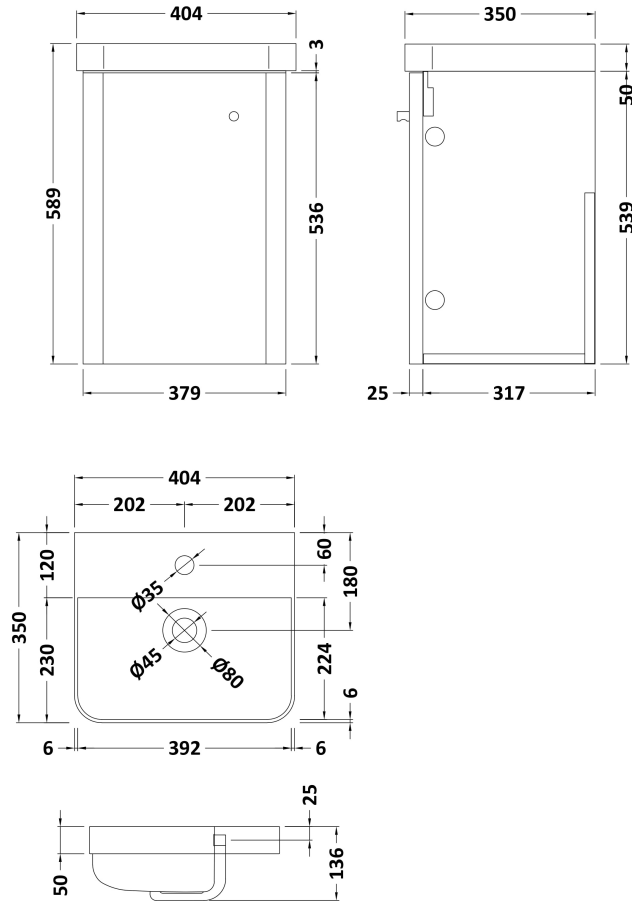

Sales Code: COR101

Description: 400 Wall Hung 1-Door Unit & Basin

Packaging Details

Barcode: 5056211897040

Sales Code: RC0152

Description: 400 Wall Hung 1-Door Unit

Product Dimensions

Height (mm):	539
Width (mm):	379
Depth (mm):	342
Nett Weight (kg):	13.5

Packaging Dimensions

Height (mm):	560
Width (mm):	400
Depth (mm):	340
Gross Weight (kg):	14

Packaging Data

Box Colour:	Brown Cardboard Box - Printed
Box Qty:	1
Label Size:	100 x 50
Label Colour:	Not Applicable
Label Qty:	0

Outer Box Dimensions (If Applicable)

Height (mm):	
Width (mm):	
Depth (mm):	
Gross Weight (kg):	
Barcode:	5056211853336

Product Details

Country of Origin:	China
Fitting Instruction:	No
CE Certification:	N/A
FSC Certified Materials:	Yes
Colour:	Gloss White
Construction Method:	Cam & Wood Dowel
Construction Type:	Rigid
Cabinet Finish:	MFC Painted Gloss
Fascia Finish:	Mdf Painted Gloss
Cabinet Thickness (mm):	16
Fascia Thickness (mm):	25
Drawer Included:	No
Drawer Type:	Not Applicable
No of Shelves:	0
Hinge Type:	95 Degree Clip-On Soft Close
Hinge Included:	Yes
Adjustable Legs:	No
Fixings Included:	Yes
Handle Style:	Modern
Waste Shroud:	No
Handle Included:	Yes
Handle Type:	Knob

Sales Code: RC002

Description: 400 Thin Edge Basin 1Th (Radius Corners)

Product Dimensions

Height (mm):	135
Width (mm):	405
Depth (mm):	355
Nett Weight (kg):	9.5

Packaging Dimensions

Height (mm):	415
Width (mm):	440
Depth (mm):	210
Gross Weight (kg):	10