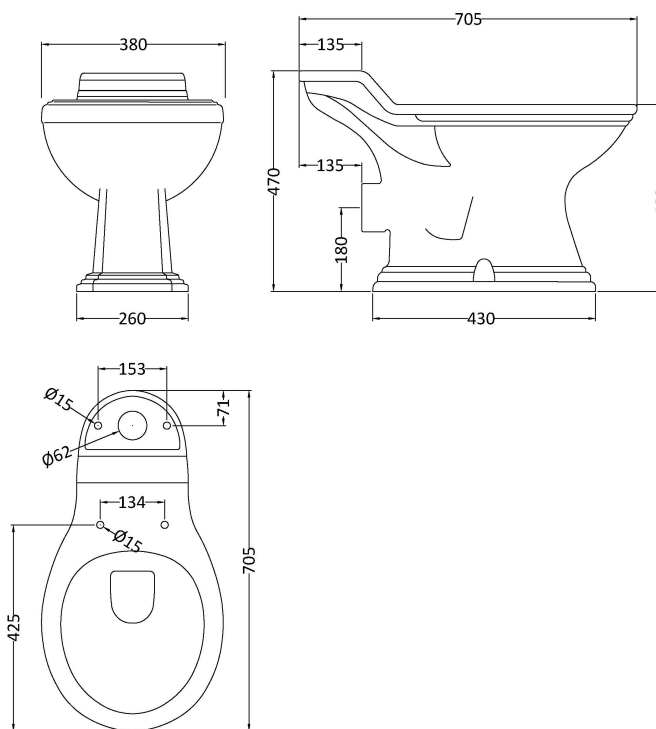

### Product Dimensions

Height (mm):	395
Width (mm):	515
Depth (mm):	205
Nett Weight (kg):	20

### Packaging Dimensions

Height (mm):	395
Width (mm):	700
Depth (mm):	465
Gross Weight (kg):	21.2

**Product Dimensions**

Height (mm):	470
Width (mm):	380
Depth (mm):	40
Nett Weight (kg):	14.9

**Packaging Dimensions**

Height (mm):	210
Width (mm):	525
Depth (mm):	390
Gross Weight (kg):	16.6

**Packaging Data**

### Product Dimensions

Length (mm):	
Width (mm):	32
Height (mm):	165
Depth (mm):	99
Nett Weight (kg):	0.2