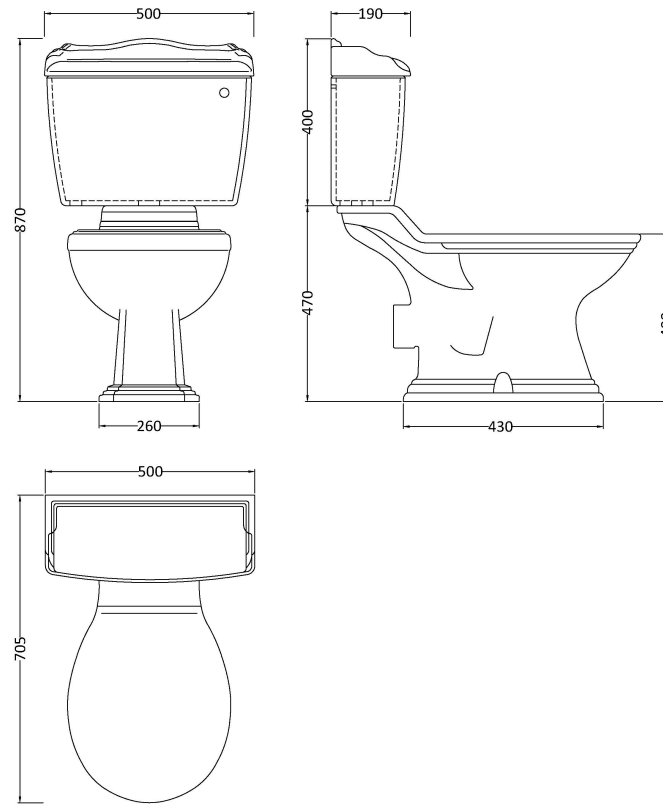

### Packaging Details

Barcode: 5055275866900

Sales Code: NCA100

Description: Toilet Pan C/C (Excluding Seat)

### Product Dimensions

Height (mm):	395
Width (mm):	515
Depth (mm):	205
Nett Weight (kg):	20

### Packaging Dimensions

Height (mm):	395
Width (mm):	700
Depth (mm):	465
Gross Weight (kg):	21.2

### Product Dimensions

Length (mm):	
Width (mm):	32
Height (mm):	165
Depth (mm):	99
Nett Weight (kg):	0.2