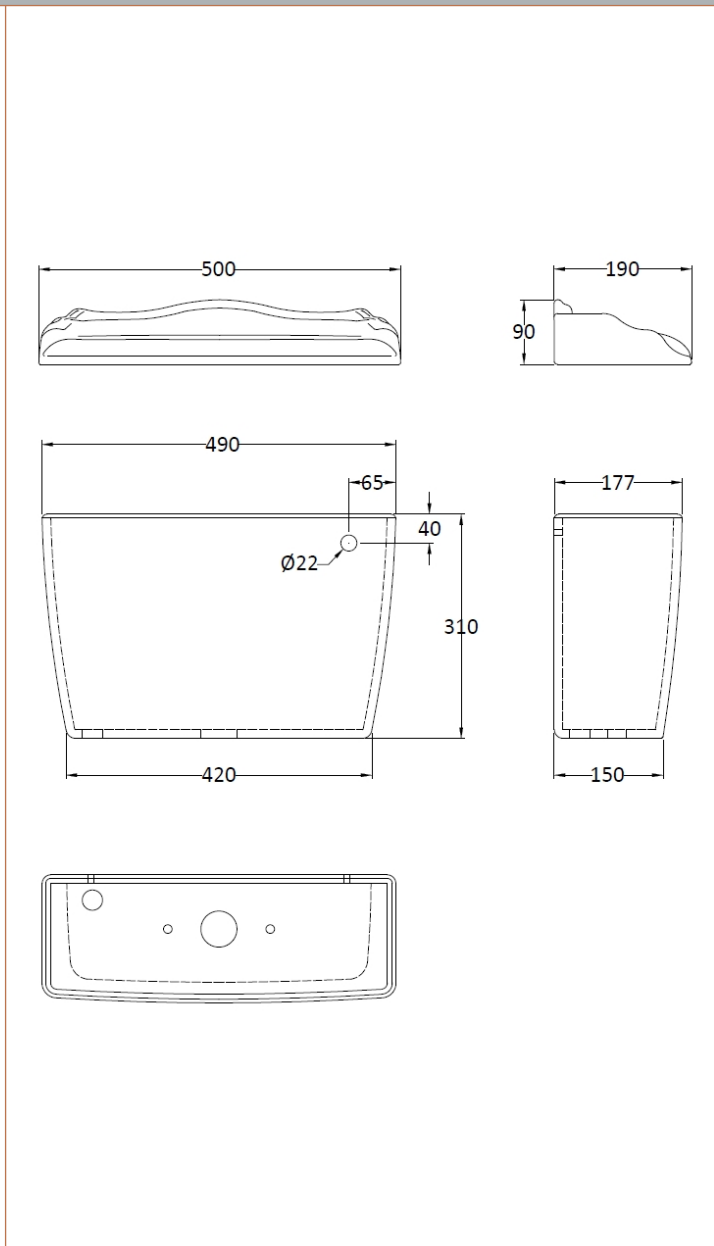

### Product Dimensions

Height (mm):	395
Width (mm):	515
Depth (mm):	205
Nett Weight (kg):	20

### Outer Box Dimensions (If Applicable)

Height (mm):	
Width (mm):	
Depth (mm):	
Gross Weight (kg):	
Barcode:	5055369026128

**Product Dimensions**

Height (mm):	470
Width (mm):	380
Depth (mm):	40
Nett Weight (kg):	14.9

**Packaging Dimensions**

Height (mm):	210
Width (mm):	525
Depth (mm):	390
Gross Weight (kg):	16.6

**Packaging Data**

### Product Dimensions

Length (mm):	
Width (mm):	32
Height (mm):	165
Depth (mm):	99
Nett Weight (kg):	0.2