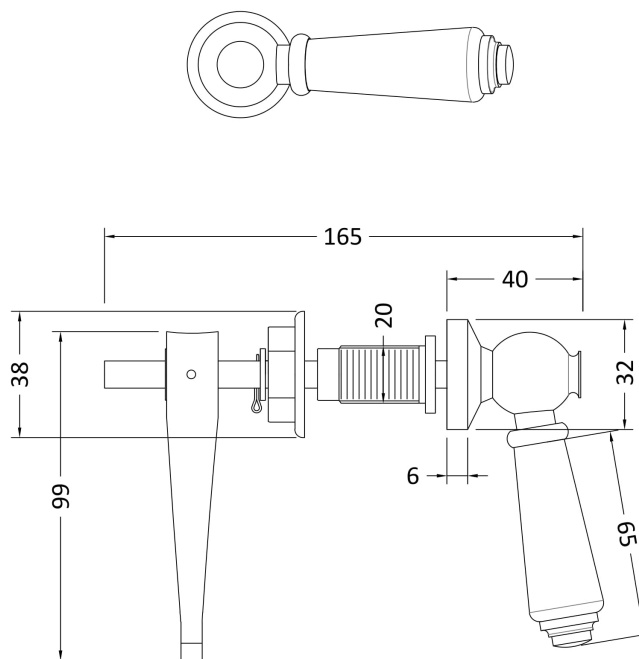

### Product Dimensions

Height (mm):	395
Width (mm):	515
Depth (mm):	205
Nett Weight (kg):	20

### Outer Box Dimensions (If Applicable)

Height (mm):	
Width (mm):	
Depth (mm):	
Gross Weight (kg):	
Barcode:	5055369026128

**Product Dimensions**

Height (mm):	470
Width (mm):	380
Depth (mm):	40
Nett Weight (kg):	14.9

**Packaging Dimensions**

Height (mm):	210
Width (mm):	525
Depth (mm):	390
Gross Weight (kg):	16.6

**Packaging Data**

### Product Dimensions

Length (mm):	
Width (mm):	32
Height (mm):	165
Depth (mm):	99
Nett Weight (kg):	0.2