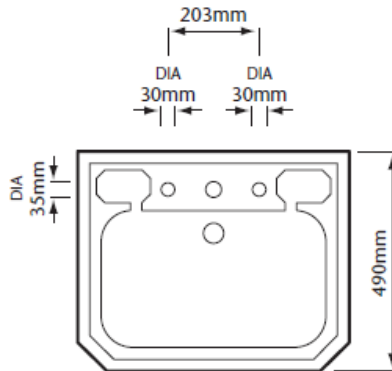

### DIMENSIONS

	A	B
Pedestal PGRW09	815mm	665mm
Tall Pedestal PGRW10	889mm	739mm

**Technical Advice:**  
**Guarantee:**

For further information please call 0844 701 8503 or email [technical@heritagebathrooms.com](mailto:technical@heritagebathrooms.com).  
25 years covering manufacturing faults.