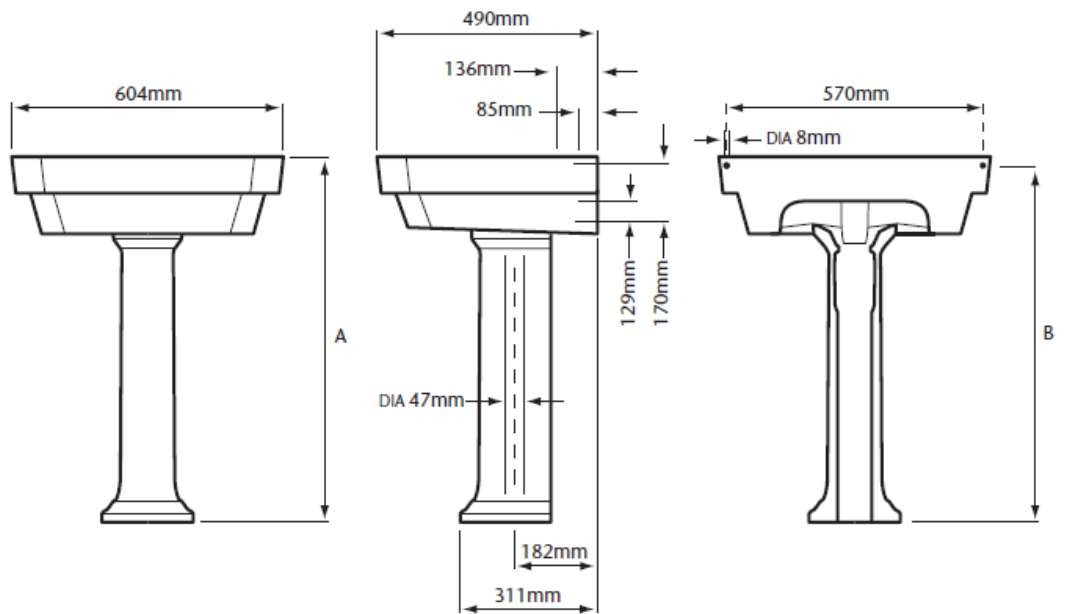

### DIMENSIONS

	A	B
Pedestal PGRW09	815mm	665mm
Tall Pedestal PGRW10	889mm	739mm

**Technical Advice:**  
**Guarantee:**

For further information please call 0844 701 8503 or email [technical@heritagebathrooms.com](mailto:technical@heritagebathrooms.com).  
25 years covering manufacturing faults.