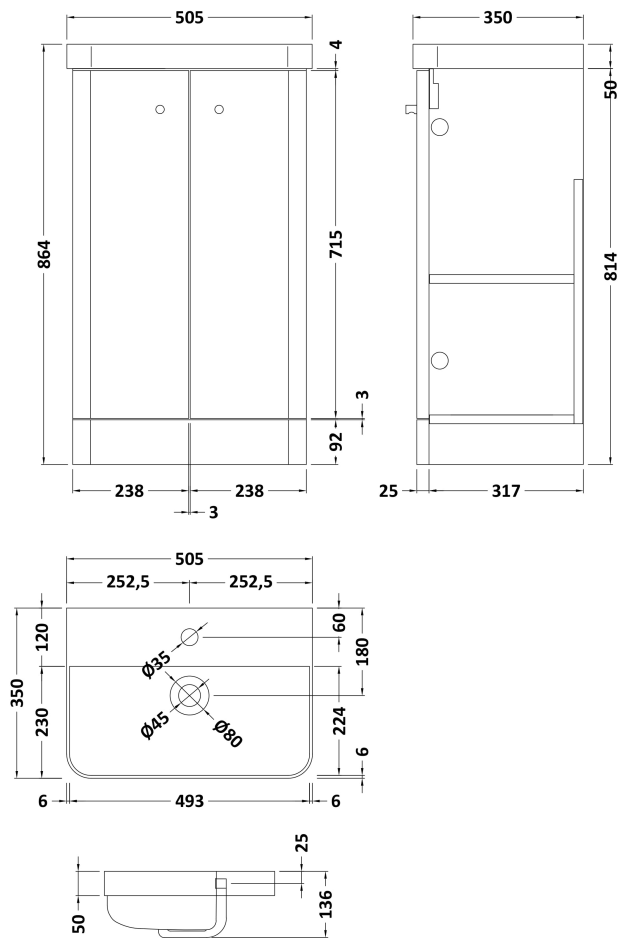

Sales Code: COR104

Description: 500 Floor Standing 2-Door Unit & Basin

Packaging Details

Barcode: 5056211897132

Sales Code: RC0103

Description: 500 Floor Standing 2-Door Unit

Product Dimensions

Height (mm):	814
Width (mm):	479
Depth (mm):	342
Nett Weight (kg):	17.5

Packaging Dimensions

Height (mm):	835
Width (mm):	500
Depth (mm):	340
Gross Weight (kg):	18

Packaging Data

Box Colour:	Brown Cardboard Box - Printed
Box Qty:	1
Label Size:	100 x 50
Label Colour:	Not Applicable
Label Qty:	0

Outer Box Dimensions (If Applicable)

Height (mm):	
Width (mm):	
Depth (mm):	
Gross Weight (kg):	
Barcode:	5056211853343

Product Details

Country of Origin:	China
Fitting Instruction:	No
CE Certification:	N/A
FSC Certified Materials:	Yes
Colour:	Gloss White
Construction Method:	Cam & Wood Dowel
Construction Type:	Rigid
Cabinet Finish:	MFC Painted Gloss
Fascia Finish:	Mdf Painted Gloss
Cabinet Thickness (mm):	16
Fascia Thickness (mm):	25
Drawer Included:	No
Drawer Type:	Not Applicable
No of Shelves:	2
Hinge Type:	95 Degree Clip-On Soft Close
Hinge Included:	Yes
Adjustable Legs:	No
Fixings Included:	Yes
Handle Style:	Modern
Waste Shroud:	No
Handle Included:	Yes
Handle Type:	Knob

Sales Code: RC003

Description: 500 Thin Edge Basin 1Th (Radius Corners)

Product Dimensions

Height (mm):	135
Width (mm):	505
Depth (mm):	355
Nett Weight (kg):	10

Packaging Dimensions

Height (mm):	415
Width (mm):	540
Depth (mm):	210
Gross Weight (kg):	10.5