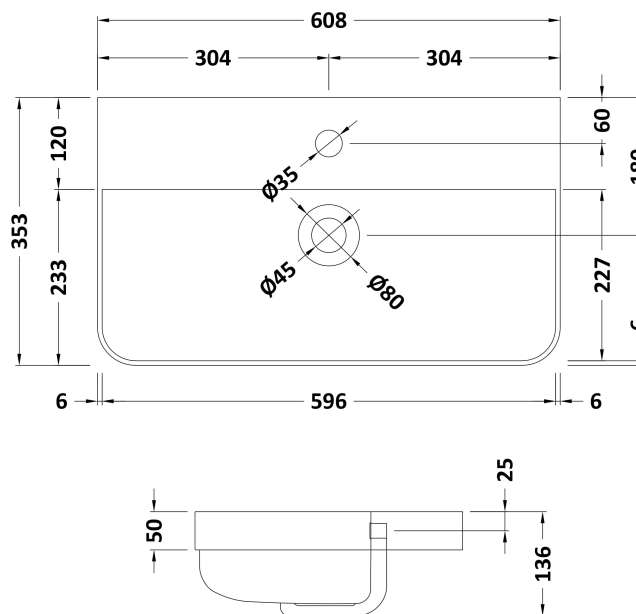

Packaging Dimensions

Height (mm):	835
Width (mm):	600
Depth (mm):	340
Gross Weight (kg):	20

Packaging Data

Box Colour:	Brown Cardboard Box - Printed
Box Qty:	1
Label Size:	100 x 50
Label Colour:	Not Applicable
Label Qty:	0

Outer Box Dimensions (If Applicable)

Height (mm):	
Width (mm):	
Depth (mm):	
Gross Weight (kg):	
Barcode:	5056211853367

Product Details

Country of Origin:	China
Fitting Instruction:	No
CE Certification:	N/A
FSC Certified Materials:	Yes
Colour:	Gloss White
Construction Method:	Cam & Wood Dowel
Construction Type:	Rigid
Cabinet Finish:	MFC Painted Gloss
Fascia Finish:	Mdf Painted Gloss
Cabinet Thickness (mm):	16
Fascia Thickness (mm):	25
Drawer Included:	No
Drawer Type:	Not Applicable
No of Shelves:	2
Hinge Type:	95 Degree Clip-On Soft Close
Hinge Included:	Yes
Adjustable Legs:	No
Fixings Included:	Yes
Handle Style:	Modern
Waste Shroud:	No
Handle Included:	Yes
Handle Type:	Knob

Sales Code: RC004

Description: 600 Thin Edge Basin 1Th (Radius Corners)

Product Dimensions

Height (mm):	135
Width (mm):	605
Depth (mm):	355
Nett Weight (kg):	10.5

Packaging Dimensions

Height (mm):	415
Width (mm):	640
Depth (mm):	210
Gross Weight (kg):	11

Packaging Data

Box Colour:	Brown Cardboard Box - Printed
Box Qty:	1
Label Size:	130 x 95
Label Colour:	Not Applicable
Label Qty:	0

Outer Box Dimensions (If Applicable)

Height (mm):	
Width (mm):	
Depth (mm):	
Gross Weight (kg):	
Barcode:	5056211853404