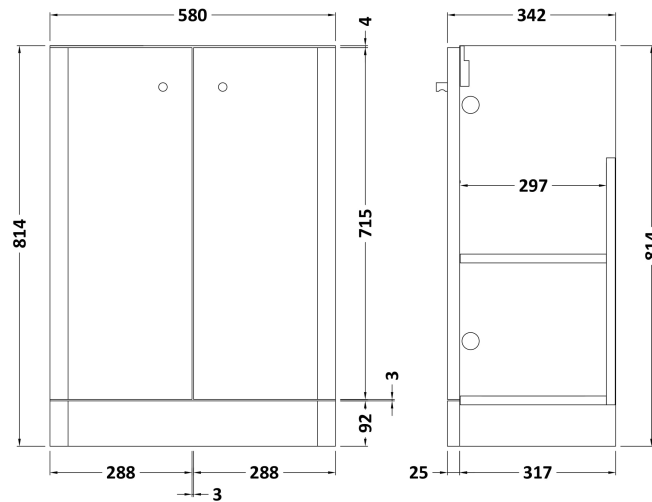

Sales Code: COR106

Description: 600 Floor Standing 2-Door Unit & Basin

Packaging Details

Barcode: 5056211897194

Sales Code: RC0104

Description: 600 Floor Standing 2-Door Unit

Product Dimensions

Height (mm):	814
Width (mm):	579
Depth (mm):	342
Nett Weight (kg):	19.5

Packaging Dimensions

Height (mm):	835
Width (mm):	600
Depth (mm):	340
Gross Weight (kg):	20

Packaging Data

Box Colour:	Brown Cardboard Box - Printed
Box Qty:	1
Label Size:	100 x 50
Label Colour:	Not Applicable
Label Qty:	0

Sales Code: RC004

Description: 600 Thin Edge Basin 1Th (Radius Corners)

Product Dimensions

Height (mm):	135
Width (mm):	605
Depth (mm):	355
Nett Weight (kg):	10.5

Packaging Dimensions

Height (mm):	415
Width (mm):	640
Depth (mm):	210
Gross Weight (kg):	11

Packaging Data

Box Colour:	Brown Cardboard Box - Printed
Box Qty:	1
Label Size:	130 x 95
Label Colour:	Not Applicable
Label Qty:	0

Outer Box Dimensions (If Applicable)

Height (mm):	
Width (mm):	
Depth (mm):	
Gross Weight (kg):	
Barcode:	5056211853404