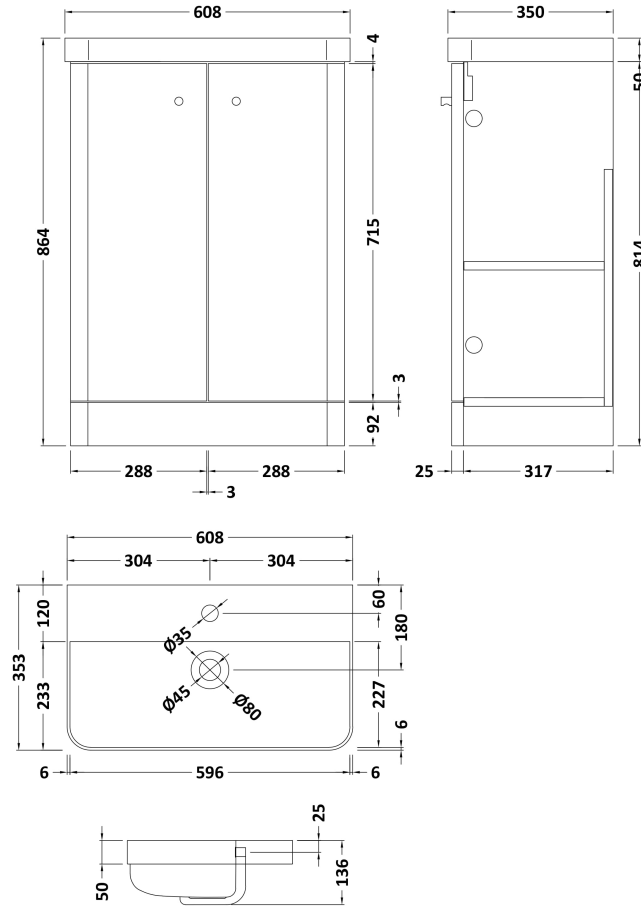

Sales Code: COR106

Description: 600 Floor Standing 2-Door Unit & Basin

Packaging Details

Barcode: 5056211897194

Sales Code: RC0104

Description: 600 Floor Standing 2-Door Unit

Product Dimensions

Height (mm):	814
Width (mm):	579
Depth (mm):	342
Nett Weight (kg):	19.5

Packaging Dimensions

Height (mm):	835
Width (mm):	600
Depth (mm):	340
Gross Weight (kg):	20

Packaging Data

Box Colour:	Brown Cardboard Box - Printed
Box Qty:	1
Label Size:	100 x 50
Label Colour:	Not Applicable
Label Qty:	0

Outer Box Dimensions (If Applicable)

Height (mm):	
Width (mm):	
Depth (mm):	
Gross Weight (kg):	
Barcode:	5056211853367

Product Details

Country of Origin:	China
Fitting Instruction:	No
CE Certification:	N/A
FSC Certified Materials:	Yes
Colour:	Gloss White
Construction Method:	Cam & Wood Dowel
Construction Type:	Rigid
Cabinet Finish:	MFC Painted Gloss
Fascia Finish:	Mdf Painted Gloss
Cabinet Thickness (mm):	16
Fascia Thickness (mm):	25
Drawer Included:	No
Drawer Type:	Not Applicable
No of Shelves:	2
Hinge Type:	95 Degree Clip-On Soft Close
Hinge Included:	Yes
Adjustable Legs:	No
Fixings Included:	Yes
Handle Style:	Modern
Waste Shroud:	No
Handle Included:	Yes
Handle Type:	Knob

Sales Code: RC004

Description: 600 Thin Edge Basin 1Th (Radius Corners)

Product Dimensions

Height (mm):	135
Width (mm):	605
Depth (mm):	355
Nett Weight (kg):	10.5

Packaging Dimensions

Height (mm):	415
Width (mm):	640
Depth (mm):	210
Gross Weight (kg):	11