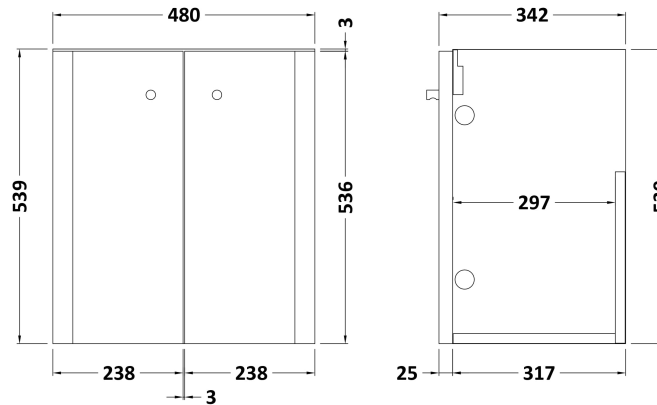

Sales Code: COR103

Description: 500 Wall Hung 2-Door Unit & Basin

Packaging Details

Barcode: 5056211897101

Sales Code: RC0153

Description: 500 Wall Hung 2-Door Unit

Product Dimensions

Height (mm):	539
Width (mm):	479
Depth (mm):	342
Nett Weight (kg):	15.5

Packaging Dimensions

Height (mm):	560
Width (mm):	500
Depth (mm):	340
Gross Weight (kg):	16

Packaging Data

Box Colour:	Brown Cardboard Box - Printed
Box Qty:	1
Label Size:	100 x 50
Label Colour:	Not Applicable
Label Qty:	0

Sales Code: RC003

Description: 500 Thin Edge Basin 1Th (Radius Corners)

Product Dimensions

Height (mm):	135
Width (mm):	505
Depth (mm):	355
Nett Weight (kg):	10

Packaging Dimensions

Height (mm):	415
Width (mm):	540
Depth (mm):	210
Gross Weight (kg):	10.5

Packaging Data

Box Colour:	Brown Cardboard Box - Printed
Box Qty:	1
Label Size:	130 x 95
Label Colour:	Not Applicable
Label Qty:	0

Outer Box Dimensions (If Applicable)

Height (mm):	
Width (mm):	
Depth (mm):	
Gross Weight (kg):	
Barcode:	5056211853398