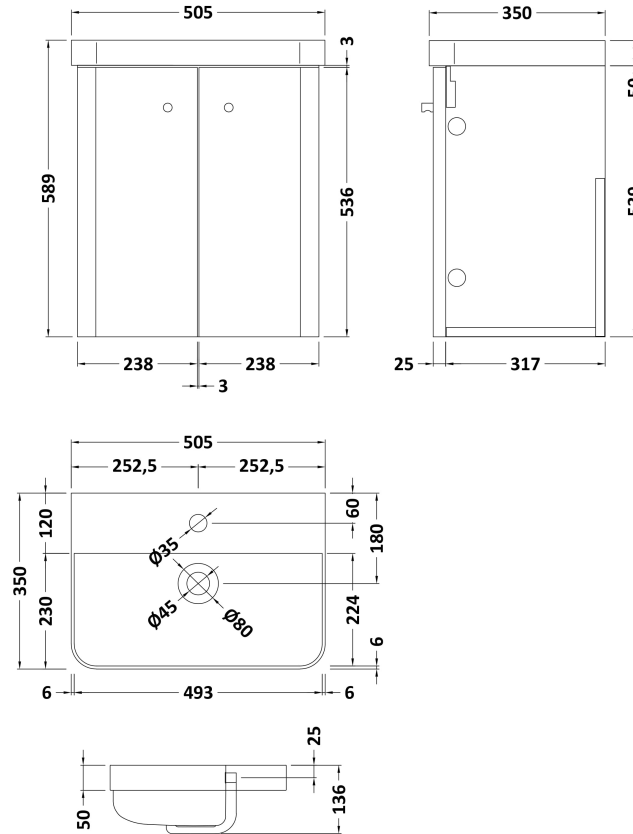

Sales Code: COR103

Description: 500 Wall Hung 2-Door Unit & Basin

Packaging Details

Barcode: 5056211897101

Sales Code: RC0153

Description: 500 Wall Hung 2-Door Unit

Product Dimensions

Height (mm):	539
Width (mm):	479
Depth (mm):	342
Nett Weight (kg):	15.5

Packaging Dimensions

Height (mm):	560
Width (mm):	500
Depth (mm):	340
Gross Weight (kg):	16

Packaging Data

Box Colour:	Brown Cardboard Box - Printed
Box Qty:	1
Label Size:	100 x 50
Label Colour:	Not Applicable
Label Qty:	0

Outer Box Dimensions (If Applicable)

Height (mm):	
Width (mm):	
Depth (mm):	
Gross Weight (kg):	
Barcode:	5056211853350

Product Details

Country of Origin:	China
Fitting Instruction:	No
CE Certification:	N/A
FSC Certified Materials:	Yes
Colour:	Gloss White
Construction Method:	Cam & Wood Dowel
Construction Type:	Rigid
Cabinet Finish:	MFC Painted Gloss
Fascia Finish:	Mdf Painted Gloss
Cabinet Thickness (mm):	16
Fascia Thickness (mm):	25
Drawer Included:	No
Drawer Type:	Not Applicable
No of Shelves:	0
Hinge Type:	95 Degree Clip-On Soft Close
Hinge Included:	Yes
Adjustable Legs:	No
Fixings Included:	Yes
Handle Style:	Modern
Waste Shroud:	No
Handle Included:	Yes
Handle Type:	Knob

Sales Code: RC003

Description: 500 Thin Edge Basin 1Th (Radius Corners)

Product Dimensions

Height (mm):	135
Width (mm):	505
Depth (mm):	355
Nett Weight (kg):	10

Packaging Dimensions

Height (mm):	415
Width (mm):	540
Depth (mm):	210
Gross Weight (kg):	10.5