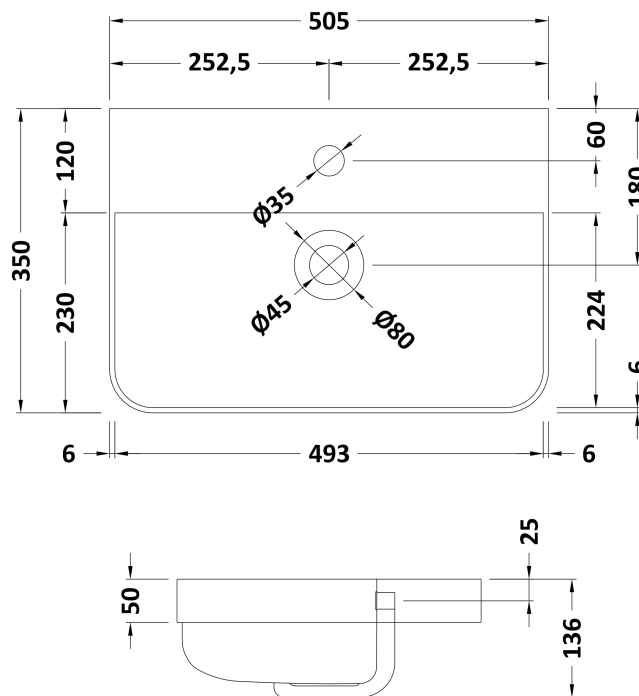

Packaging Dimensions

Height (mm):	560
Width (mm):	500
Depth (mm):	340
Gross Weight (kg):	16

Packaging Data

Box Colour:	Brown Cardboard Box - Printed
Box Qty:	1
Label Size:	100 x 50
Label Colour:	Not Applicable
Label Qty:	0

Outer Box Dimensions (If Applicable)

Height (mm):	
Width (mm):	
Depth (mm):	
Gross Weight (kg):	
Barcode:	5056211853350

Product Details

Country of Origin:	China
Fitting Instruction:	No
CE Certification:	N/A
FSC Certified Materials:	Yes
Colour:	Gloss White
Construction Method:	Cam & Wood Dowel
Construction Type:	Rigid
Cabinet Finish:	MFC Painted Gloss
Fascia Finish:	Mdf Painted Gloss
Cabinet Thickness (mm):	16
Fascia Thickness (mm):	25
Drawer Included:	No
Drawer Type:	Not Applicable
No of Shelves:	0
Hinge Type:	95 Degree Clip-On Soft Close
Hinge Included:	Yes
Adjustable Legs:	No
Fixings Included:	Yes
Handle Style:	Modern
Waste Shroud:	No
Handle Included:	Yes
Handle Type:	Knob

Sales Code: RC003

Description: 500 Thin Edge Basin 1Th (Radius Corners)

Product Dimensions

Height (mm):	135
Width (mm):	505
Depth (mm):	355
Nett Weight (kg):	10

Packaging Dimensions

Height (mm):	415
Width (mm):	540
Depth (mm):	210
Gross Weight (kg):	10.5

Packaging Data

Box Colour:	Brown Cardboard Box - Printed
Box Qty:	1
Label Size:	130 x 95
Label Colour:	Not Applicable
Label Qty:	0

Outer Box Dimensions (If Applicable)

Height (mm):	
Width (mm):	
Depth (mm):	
Gross Weight (kg):	
Barcode:	5056211853398