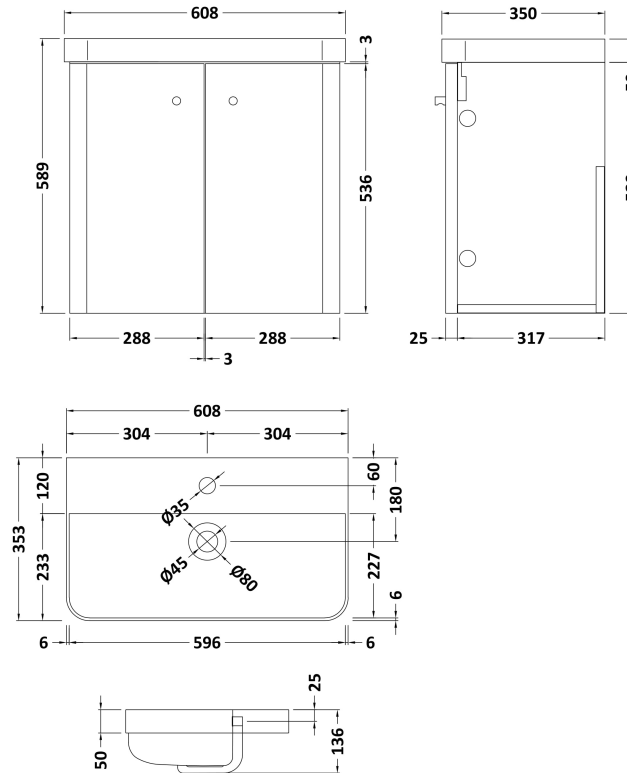

Sales Code: COR105

Description: 600 Wall Hung 2-Door Unit & Basin

Packaging Details

Barcode: 5056211897163

Sales Code: RC0154

Description: 600 Wall Hung 2-Door Unit

Product Dimensions

Height (mm):	539
Width (mm):	579
Depth (mm):	342
Nett Weight (kg):	17.5

Packaging Dimensions

Height (mm):	560
Width (mm):	600
Depth (mm):	340
Gross Weight (kg):	18

Packaging Data

Box Colour:	Brown Cardboard Box - Printed
Box Qty:	1
Label Size:	100 x 50
Label Colour:	Not Applicable
Label Qty:	0

Outer Box Dimensions (If Applicable)

Height (mm):	
Width (mm):	
Depth (mm):	
Gross Weight (kg):	
Barcode:	5056211853374

Product Details

Country of Origin:	China
Fitting Instruction:	No
CE Certification:	N/A
FSC Certified Materials:	Yes
Colour:	Gloss White
Construction Method:	Cam & Wood Dowel
Construction Type:	Rigid
Cabinet Finish:	MFC Painted Gloss
Fascia Finish:	Mdf Painted Gloss
Cabinet Thickness (mm):	16
Fascia Thickness (mm):	25
Drawer Included:	No
Drawer Type:	Not Applicable
No of Shelves:	0
Hinge Type:	95 Degree Clip-On Soft Close
Hinge Included:	Yes
Adjustable Legs:	No
Fixings Included:	Yes
Handle Style:	Modern
Waste Shroud:	No
Handle Included:	Yes
Handle Type:	Knob

Sales Code: RC004

Description: 600 Thin Edge Basin 1Th (Radius Corners)

Product Dimensions

Height (mm):	135
Width (mm):	605
Depth (mm):	355
Nett Weight (kg):	10.5

Packaging Dimensions

Height (mm):	415
Width (mm):	640
Depth (mm):	210
Gross Weight (kg):	11