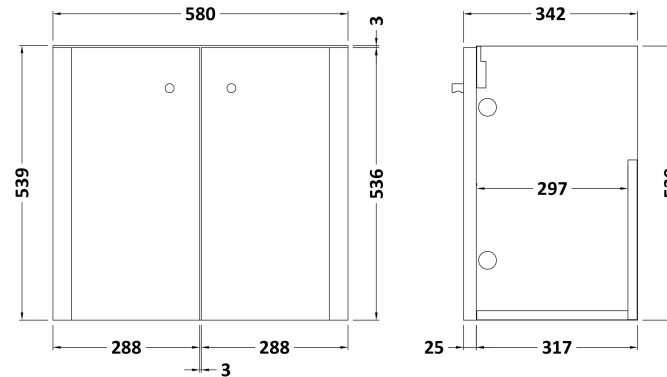

Sales Code: COR105

Description: 600 Wall Hung 2-Door Unit & Basin

Packaging Details

Barcode: 5056211897163

Sales Code: RC0154

Description: 600 Wall Hung 2-Door Unit

Product Dimensions

Height (mm):	539
Width (mm):	579
Depth (mm):	342
Nett Weight (kg):	17.5

Packaging Dimensions

Height (mm):	560
Width (mm):	600
Depth (mm):	340
Gross Weight (kg):	18

Packaging Data

Box Colour:	Brown Cardboard Box - Printed
Box Qty:	1
Label Size:	100 x 50
Label Colour:	Not Applicable
Label Qty:	0

Sales Code: RC004

Description: 600 Thin Edge Basin 1Th (Radius Corners)

Product Dimensions

Height (mm):	135
Width (mm):	605
Depth (mm):	355
Nett Weight (kg):	10.5

Packaging Dimensions

Height (mm):	415
Width (mm):	640
Depth (mm):	210
Gross Weight (kg):	11

Packaging Data

Box Colour:	Brown Cardboard Box - Printed
Box Qty:	1
Label Size:	130 x 95
Label Colour:	Not Applicable
Label Qty:	0

Outer Box Dimensions (If Applicable)

Height (mm):	
Width (mm):	
Depth (mm):	
Gross Weight (kg):	
Barcode:	5056211853404