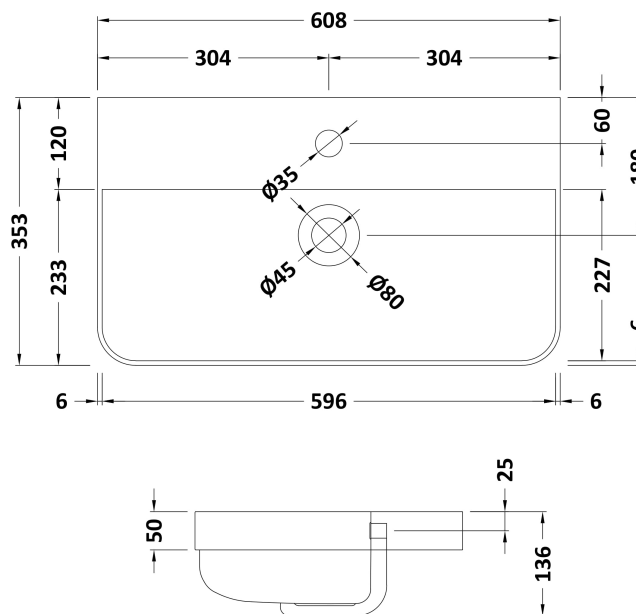

Packaging Dimensions

Height (mm):	560
Width (mm):	600
Depth (mm):	340
Gross Weight (kg):	18

Packaging Data

Box Colour:	Brown Cardboard Box - Printed
Box Qty:	1
Label Size:	100 x 50
Label Colour:	Not Applicable
Label Qty:	0

Outer Box Dimensions (If Applicable)

Height (mm):	
Width (mm):	
Depth (mm):	
Gross Weight (kg):	
Barcode:	5056211853374

Product Details

Country of Origin:	China
Fitting Instruction:	No
CE Certification:	N/A
FSC Certified Materials:	Yes
Colour:	Gloss White
Construction Method:	Cam & Wood Dowel
Construction Type:	Rigid
Cabinet Finish:	MFC Painted Gloss
Fascia Finish:	Mdf Painted Gloss
Cabinet Thickness (mm):	16
Fascia Thickness (mm):	25
Drawer Included:	No
Drawer Type:	Not Applicable
No of Shelves:	0
Hinge Type:	95 Degree Clip-On Soft Close
Hinge Included:	Yes
Adjustable Legs:	No
Fixings Included:	Yes
Handle Style:	Modern
Waste Shroud:	No
Handle Included:	Yes
Handle Type:	Knob

Sales Code: RC004

Description: 600 Thin Edge Basin 1Th (Radius Corners)

Product Dimensions

Height (mm):	135
Width (mm):	605
Depth (mm):	355
Nett Weight (kg):	10.5

Packaging Dimensions

Height (mm):	415
Width (mm):	640
Depth (mm):	210
Gross Weight (kg):	11

Packaging Data

Box Colour:	Brown Cardboard Box - Printed
Box Qty:	1
Label Size:	130 x 95
Label Colour:	Not Applicable
Label Qty:	0

Outer Box Dimensions (If Applicable)

Height (mm):	
Width (mm):	
Depth (mm):	
Gross Weight (kg):	
Barcode:	5056211853404