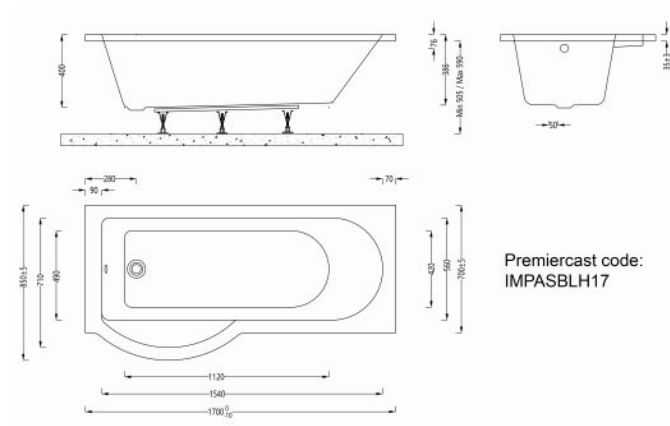

Imex Premiercast Multi layer Reinforced Arco 1700 Left Hand Shower Bath

Range: Arco
Type: Shower Bath
Weight: 28kg (exc. leg pack)

Code: IMPASBLH17
Guarantee: 25 years
Capacity: 185 litres

Features

- Adjustable leg system.
- Solid core reinforcement for rigidity & strength.
- 7 layers of bonded fibreglass core matting.
- Multilayer core construction keeps water hotter for longer.
- Hand finished & packed in our UK factory