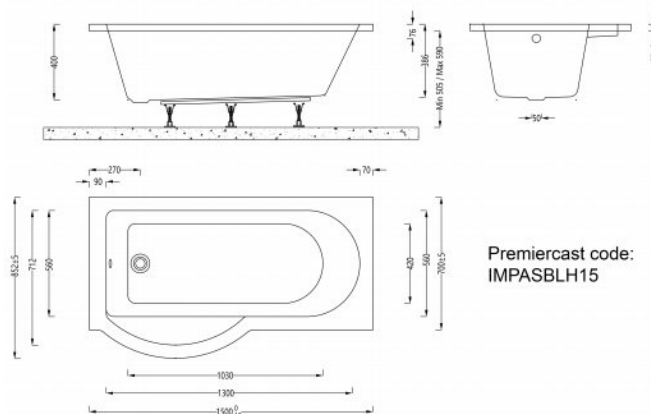

# Imex Premiercast Multi layer Reinforced Arco 1500 Left Hand Shower Bath

Range: Arco  
 Type: Shower Bath  
 Weight: 26kg (exc. leg pack)

Code: IMPASBLH15  
 Guarantee: 25 years  
 Capacity: 165 litres

## Features

- Adjustable leg system.
- Solid core reinforcement for rigidity & strength.
- 7 layers of bonded fibreglass core matting.
- Multilayer core construction keeps water hotter for longer.
- Hand finished & packed in our UK factory