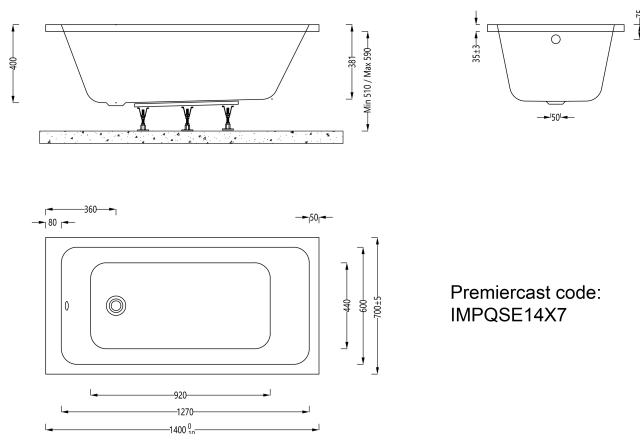

Imex Premiercast Multi layer Reinforced Quadro 1400x700 Single Ended Bath

Range: Quadro
 Type: Single Ended
 Weight: 19kg (exc. leg pack)

Code: IMPQSE14X7
 Guarantee: 25 years
 Capacity: 154 litres

Premiercast code:
IMPQSE14X7

Features

- Adjustable leg system.
- Solid core reinforcement for rigidity & strength.
- 7 layers of bonded fibreglass core matting.
- Multilayer core construction keeps water hotter for longer.
- Hand finished & packed in our UK factory