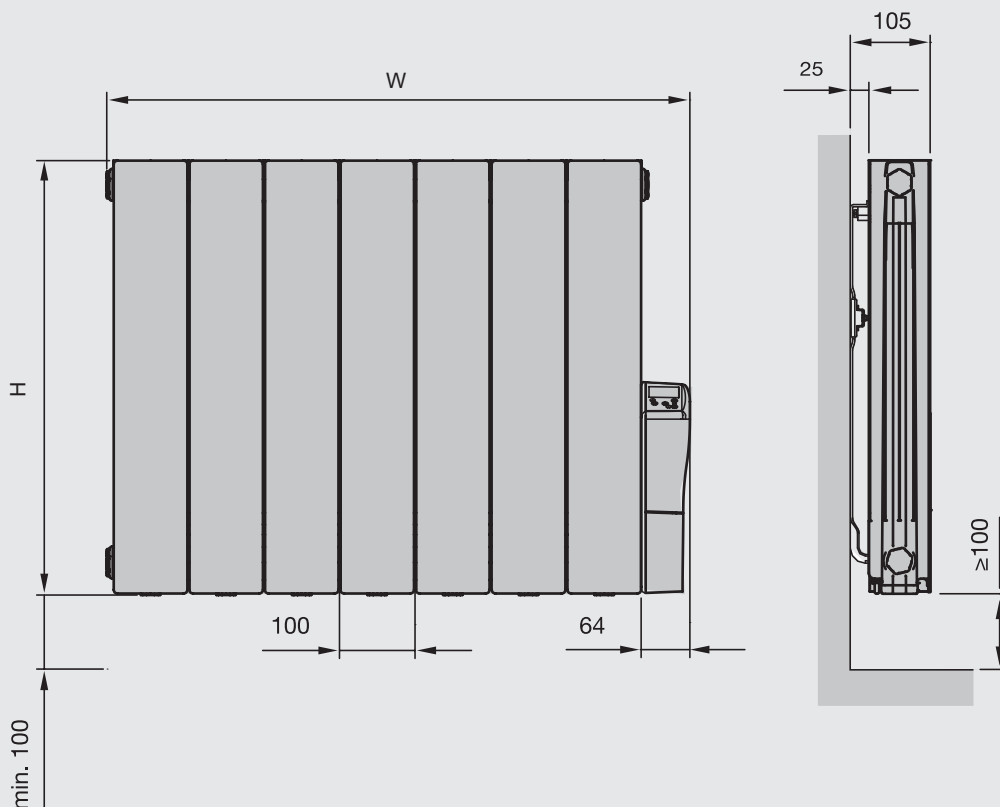

Zehnder Alura

Stocked Items

In stock items highlighted in black	Height mm	Width mm	Finish	No. of sections	With factory fitted controls, IPX4 Zone 1 Bath, Zone 2 Shower, Class II Electric Rating (Watts)	Weight kg		
Zehnder Alura Electric								
ALE-050-036/F	575	372	white	3	500	7		
ALE-075-046/F	575	472	white	4	750	9		
ALE-100-056/F	575	572	white	5	1000	11		
ALE-125-076/F	575	772	white	7	1250	15		
ALE-150-086/F	575	872	white	8	1500	17		
ALE-200-116/F	575	1172	white	11	2000	23		
white (RAL 9010)								

H = height
W = width
All dimensions in mm

The **Alura**, is a fast response electric aluminium radiator with a high heat output despite its compact size. It is lightweight and easy to install, plus the straightforward digital controls make it easy and economical to use. H shaped mounting brackets with a removable spirit level and locking system are also included.