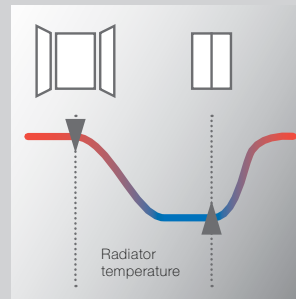

Temperature controller: Backlit LCD digital display screen gives complete control. Temperature can be adjusted in 0.5°C increments. 3 pre-set programmes and 5 mode settings. Open window detection system and parental lock. 7 day programmable function.

Open Window detection

The Integral control unit recognises if a window has been opened for an extended period and switches the radiator off. Once the window is closed, the radiator returns to normal operation.

- Temperature changes are quickly recognised via the external temperature sensor
- The integral thermostat proactively reacts to sensor information; delivering the perfect indoor climate
- Intuitive radiator which automatically switches off if a window is open for an extended period
- An intelligent heating solution which lowers costs and energy consumption