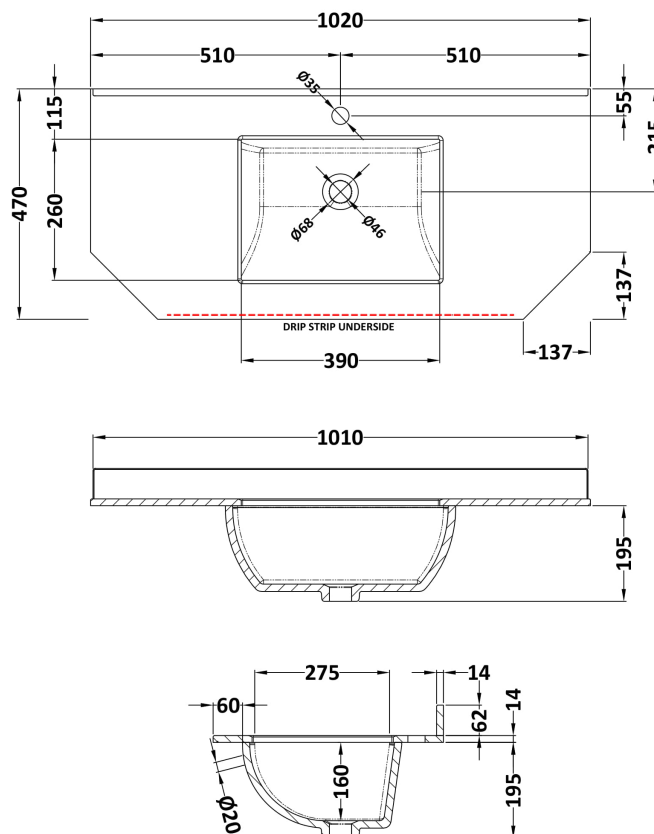

### Outer Box Dimensions (If Applicable)

Height (mm):	
Width (mm):	
Depth (mm):	
Gross Weight (kg):	
Barcode:	5056211871798

### Product Dimensions

Height (mm):	268
Width (mm):	1020
Depth (mm):	470
Nett Weight (kg):	18

### Outer Box Dimensions (If Applicable)

Height (mm):	
Width (mm):	
Depth (mm):	
Gross Weight (kg):	
Barcode:	5056211871590