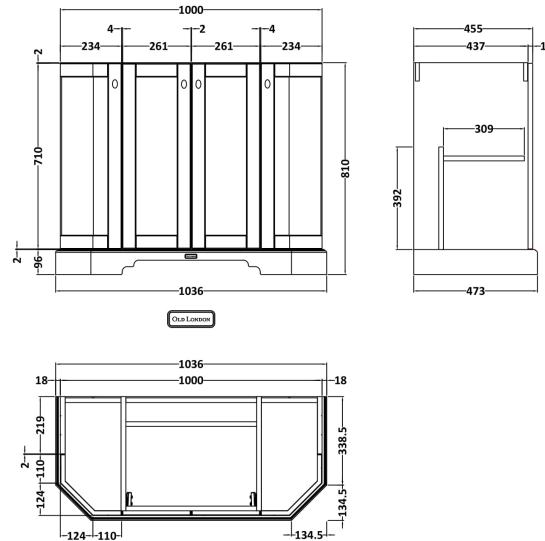

### Product Dimensions

Height (mm):	810
Width (mm):	1036
Depth (mm):	473
Nett Weight (kg):	42.5

### Packaging Dimensions

Height (mm):	850
Width (mm):	1055
Depth (mm):	510
Gross Weight (kg):	43.5

### Product Dimensions

Height (mm):	268
Width (mm):	1020
Depth (mm):	470
Nett Weight (kg):	18

### Packaging Dimensions

Height (mm):	250
Width (mm):	1100
Depth (mm):	580
Gross Weight (kg):	18.5