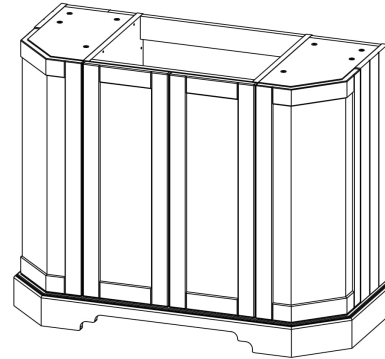

### Packaging Details

Barcode: 5056462602738

Sales Code: LOF282

Description: 1000 4-Door Angled Unit & Marble Top 1Th

### Product Dimensions

Height (mm):	810
Width (mm):	1036
Depth (mm):	473
Nett Weight (kg):	42.5

### Packaging Dimensions

Height (mm):	850
Width (mm):	1055
Depth (mm):	510
Gross Weight (kg):	43.5

### Product Dimensions

Height (mm):	268
Width (mm):	1020
Depth (mm):	470
Nett Weight (kg):	18