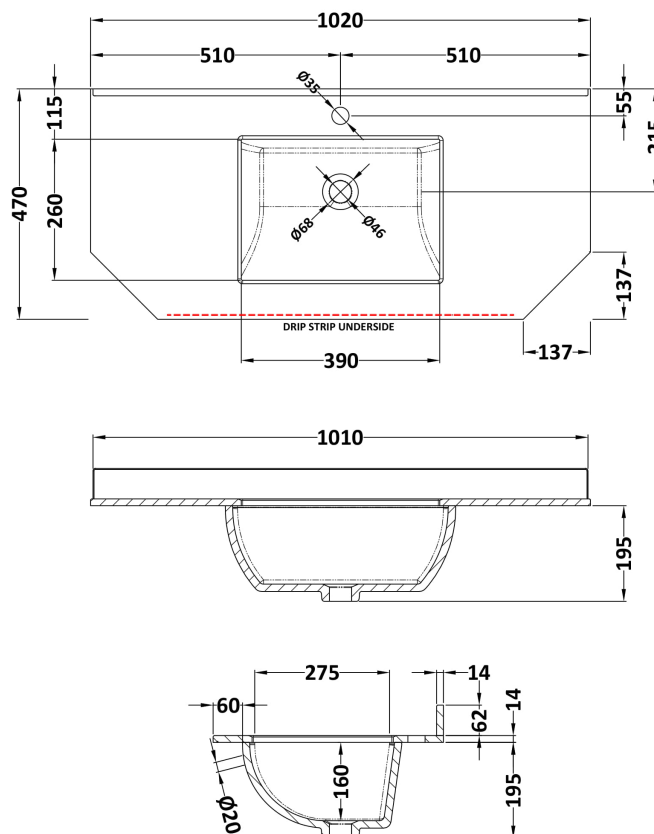

### Product Dimensions

Height (mm):	810
Width (mm):	1036
Depth (mm):	473
Nett Weight (kg):	42.5

### Packaging Dimensions

Height (mm):	850
Width (mm):	1055
Depth (mm):	510
Gross Weight (kg):	43.5

### Outer Box Dimensions (If Applicable)

Height (mm):	
Width (mm):	
Depth (mm):	
Gross Weight (kg):	
Barcode:	5056211871798

### Product Dimensions

Height (mm):	268
Width (mm):	1020
Depth (mm):	470
Nett Weight (kg):	18