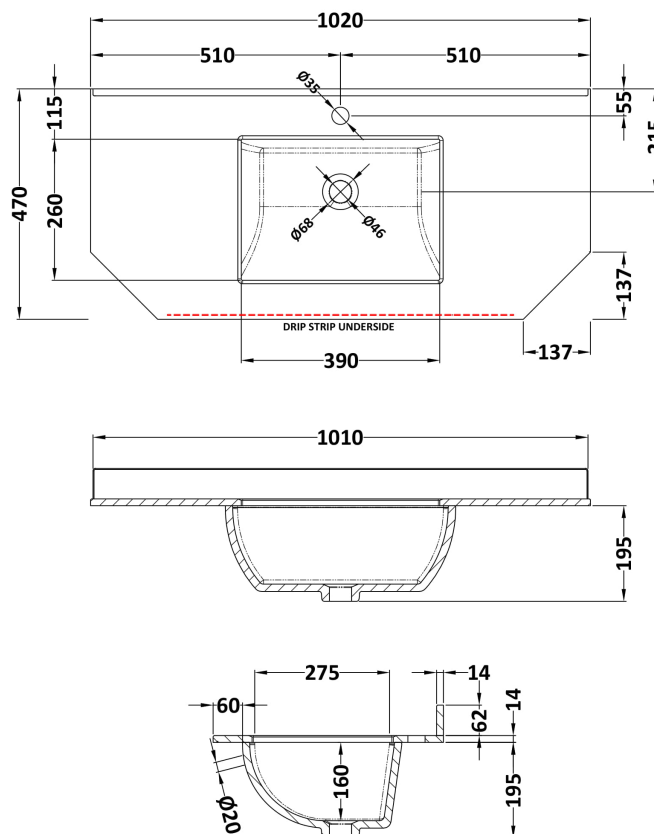

### Product Dimensions

Height (mm):	810
Width (mm):	1036
Depth (mm):	473
Nett Weight (kg):	42.5

### Product Dimensions

Height (mm):	268
Width (mm):	1020
Depth (mm):	470
Nett Weight (kg):	18

### Outer Box Dimensions (If Applicable)

Height (mm):	
Width (mm):	
Depth (mm):	
Gross Weight (kg):	
Barcode:	5056211871606