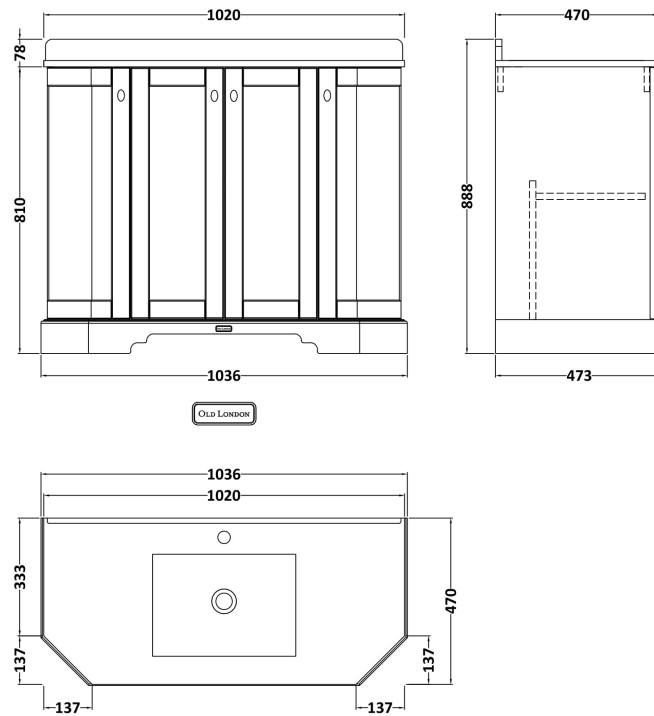

Sales Code: LOF282

Description: 1000 4-Door Angled Unit & Marble Top 1Th

Packaging Details

Barcode: 5056462602714