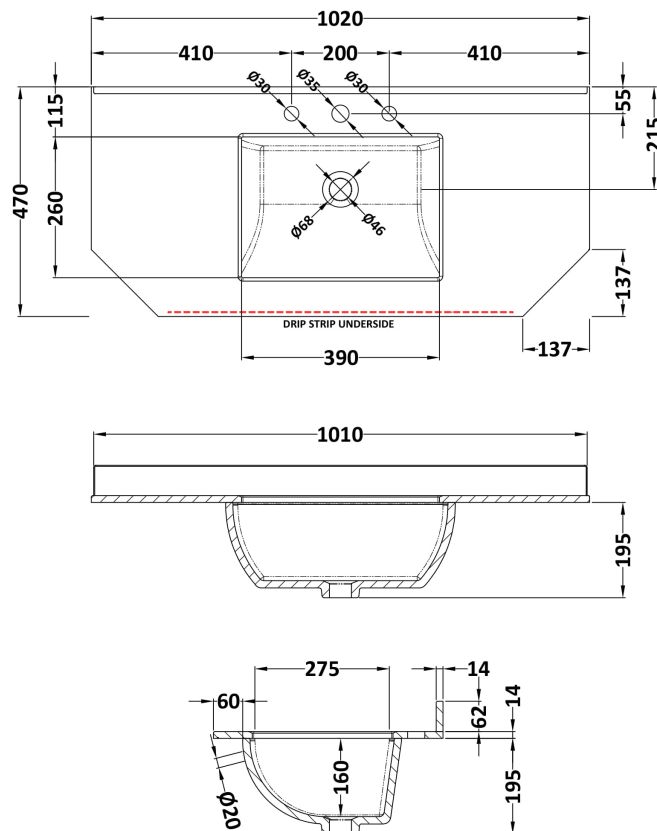

Sales Code: LOM273

Description: 1000 Single Bowl Angled Marble Top 3Th

Product Dimensions

Height (mm):	268
Width (mm):	1020
Depth (mm):	470
Nett Weight (kg):	18

Packaging Dimensions

Height (mm):	250
Width (mm):	1100
Depth (mm):	580
Gross Weight (kg):	18.5

Product Dimensions

Height (mm):	268
Width (mm):	1020
Depth (mm):	470
Nett Weight (kg):	18

Packaging Dimensions

Height (mm):	250
Width (mm):	1100
Depth (mm):	580
Gross Weight (kg):	18.5

Packaging Data

Box Colour:	White Cardboard Box
Box Qty:	1
Label Size:	100 x 50
Label Colour:	White Label
Label Qty:	2

Outer Box Dimensions (If Applicable)

Height (mm):	
Width (mm):	
Depth (mm):	
Gross Weight (kg):	
Barcode:	5056211871569

Product Details

Country of Origin:	China
Fitting Instruction:	No
Certification:	CE: N/A WRAS: N/A WRAS No: N/A
Product Material:	Vitreous China, Natural Marble
Fixing Supplied:	No

Sales Code: LOM272

Description: 1000 Single Bowl Angled Marble Top 3Th

Product Dimensions

Height (mm):	268
Width (mm):	1020
Depth (mm):	470
Nett Weight (kg):	18

Packaging Dimensions

Height (mm):	250
Width (mm):	1100
Depth (mm):	580
Gross Weight (kg):	18.5