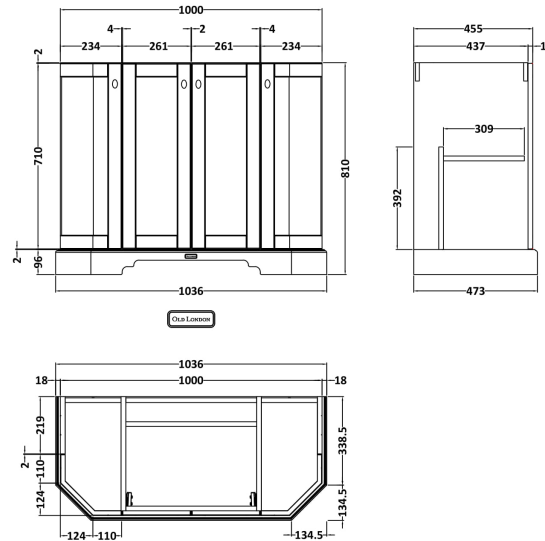

Sales Code: LOF285

Description: 1000 4-Door Angled Unit & Marble Top 3Th

Packaging Details

Barcode: 5056462602806

Sales Code: LON206

Description: 1000 4-Door Angled Basin Unit

Product Dimensions

Height (mm):	810
Width (mm):	1036
Depth (mm):	473
Nett Weight (kg):	42.5

Packaging Dimensions

Height (mm):	850
Width (mm):	1055
Depth (mm):	510
Gross Weight (kg):	43.5

Packaging Data

Box Colour:	Brown Cardboard Box
Box Qty:	1
Label Size:	150 x 100
Label Colour:	White Label
Label Qty:	2

Outer Box Dimensions (If Applicable)

Height (mm):	
Width (mm):	
Depth (mm):	
Gross Weight (kg):	
Barcode:	5056211871798

Product Details

Country of Origin:	Ireland
Fitting Instruction:	No
CE Certification:	
FSC Certified Materials:	Yes
Colour:	Storm Grey
Construction Method:	Cam & Wood Dowel
Construction Type:	Rigid
Cabinet Finish:	Mdf Vinyl Textured Woodgrain
Fascia Finish:	Mdf Vinyl Textured Woodgrain
Cabinet Thickness (mm):	18
Fascia Thickness (mm):	18
Drawer Included:	No
Drawer Type:	Not Applicable
No of Shelves:	1
Hinge Type:	95 Degree Inset Clip-On S/C
Hinge Included:	Yes
Adjustable Legs:	Not Applicable
Fixings Included:	Not Required
Handle Style:	Traditional
Waste Shroud:	No
Handle Included:	Yes
Handle Type:	Knob

Sales Code: LOM273

Description: 1000 Single Bowl Angled Marble Top 3Th

Product Dimensions

Height (mm):	268
Width (mm):	1020
Depth (mm):	470
Nett Weight (kg):	18

Packaging Dimensions

Height (mm):	250
Width (mm):	1100
Depth (mm):	580
Gross Weight (kg):	18.5