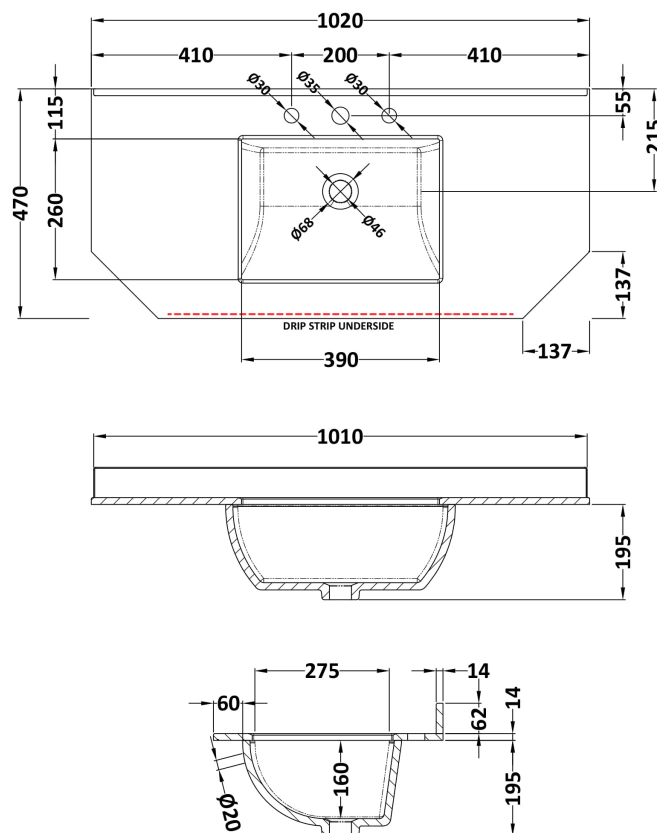

Sales Code: LOM273

Description: 1000 Single Bowl Angled Marble Top 3Th

Product Dimensions

Height (mm):	268
Width (mm):	1020
Depth (mm):	470
Nett Weight (kg):	18

Packaging Dimensions

Height (mm):	250
Width (mm):	1100
Depth (mm):	580
Gross Weight (kg):	18.5

Packaging Data

Box Colour:	White Cardboard Box
Box Qty:	1
Label Size:	100 x 50
Label Colour:	White Label
Label Qty:	2

Outer Box Dimensions (If Applicable)

Height (mm):	
Width (mm):	
Depth (mm):	
Gross Weight (kg):	
Barcode:	5056211871576

Product Dimensions

Height (mm):	268
Width (mm):	1020
Depth (mm):	470
Nett Weight (kg):	18

Packaging Dimensions

Height (mm):	250
Width (mm):	1100
Depth (mm):	580
Gross Weight (kg):	18.5

Packaging Data

Box Colour:	White Cardboard Box
Box Qty:	1
Label Size:	100 x 50
Label Colour:	White Label
Label Qty:	2

Sales Code: LOM272

Description: 1000 Single Bowl Angled Marble Top 3Th

Product Dimensions

Height (mm):	268
Width (mm):	1020
Depth (mm):	470
Nett Weight (kg):	18

Packaging Dimensions

Height (mm):	250
Width (mm):	1100
Depth (mm):	580
Gross Weight (kg):	18.5