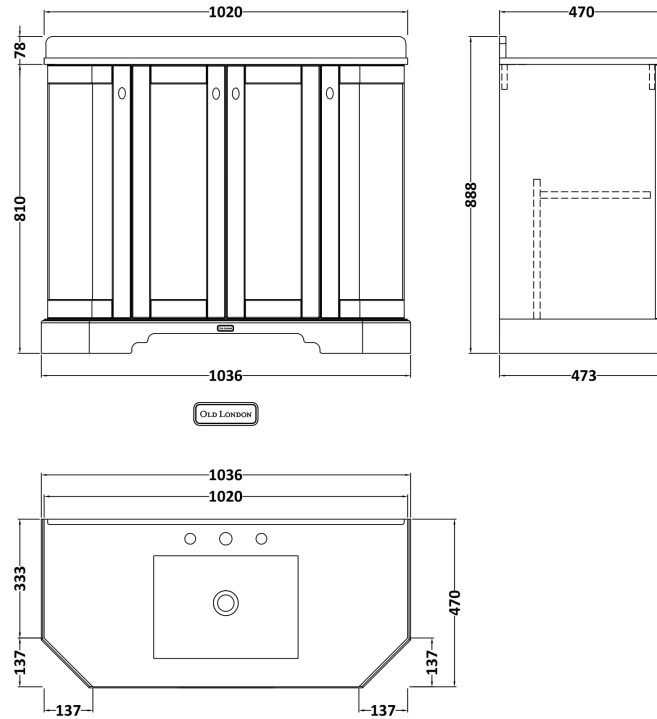

Sales Code: LOF285

Description: 1000 4-Door Angled Unit & Marble Top 3Th

Packaging Details

Barcode: 5056462602806

Sales Code: LON206

Description: 1000 4-Door Angled Basin Unit

Product Dimensions

Height (mm):	810
Width (mm):	1036
Depth (mm):	473
Nett Weight (kg):	42.5

Packaging Dimensions

Height (mm):	850
Width (mm):	1055
Depth (mm):	510
Gross Weight (kg):	43.5

Packaging Data

Box Colour:	Brown Cardboard Box
Box Qty:	1
Label Size:	150 x 100
Label Colour:	White Label
Label Qty:	2

Outer Box Dimensions (If Applicable)

Height (mm):	
Width (mm):	
Depth (mm):	
Gross Weight (kg):	
Barcode:	5056211871798

Product Details

Country of Origin:	Ireland
Fitting Instruction:	No
CE Certification:	
FSC Certified Materials:	Yes
Colour:	Storm Grey
Construction Method:	Cam & Wood Dowel
Construction Type:	Rigid
Cabinet Finish:	Mdf Vinyl Textured Woodgrain
Fascia Finish:	Mdf Vinyl Textured Woodgrain
Cabinet Thickness (mm):	18
Fascia Thickness (mm):	18
Drawer Included:	No
Drawer Type:	Not Applicable
No of Shelves:	1
Hinge Type:	95 Degree Inset Clip-On S/C
Hinge Included:	Yes
Adjustable Legs:	Not Applicable
Fixings Included:	Not Required
Handle Style:	Traditional
Waste Shroud:	No
Handle Included:	Yes
Handle Type:	Knob

Sales Code: LOM273

Description: 1000 Single Bowl Angled Marble Top 3Th

Product Dimensions

Height (mm):	268
Width (mm):	1020
Depth (mm):	470
Nett Weight (kg):	18

Packaging Dimensions

Height (mm):	250
Width (mm):	1100
Depth (mm):	580
Gross Weight (kg):	18.5