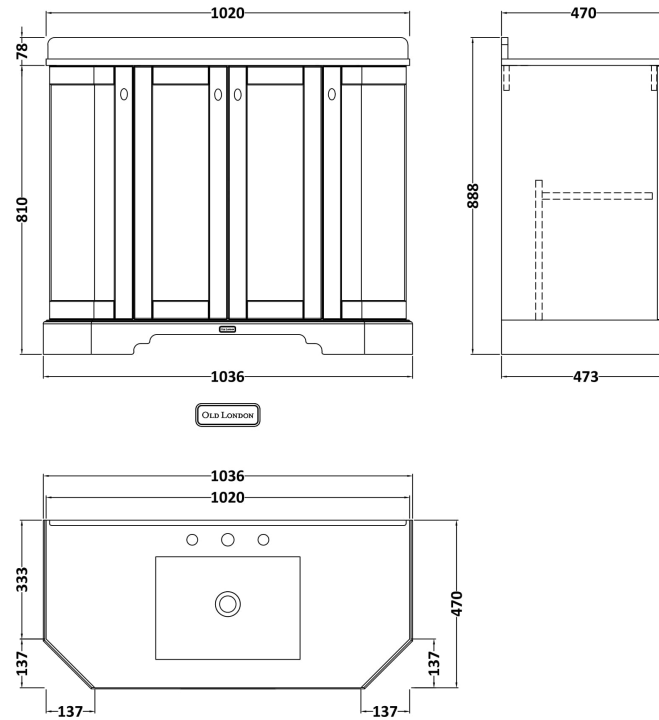

Sales Code: LOF286

Description: 1000 4-Door Angled Unit & Marble Top 3Th

Packaging Details

Barcode: 5056462602813