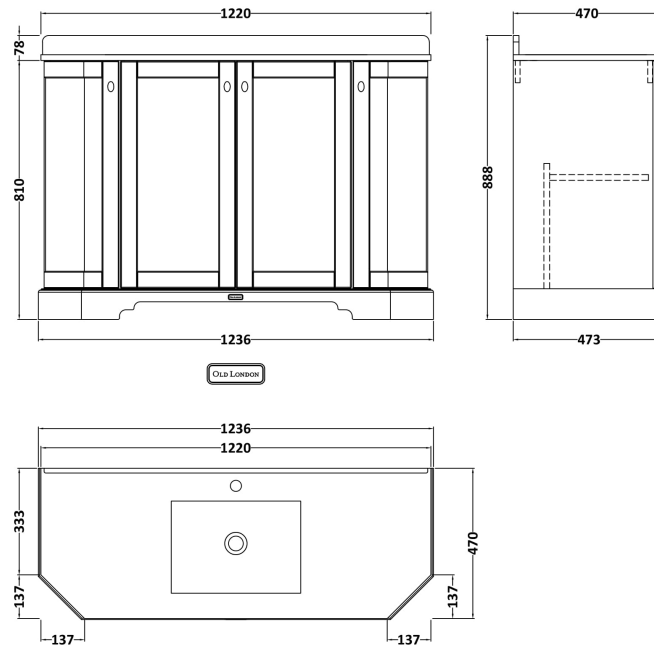

Sales Code: LOF261

Description: 1200 4-Door Angled Unit & Marble Top 1Th

Packaging Details

Barcode: 5056462602905