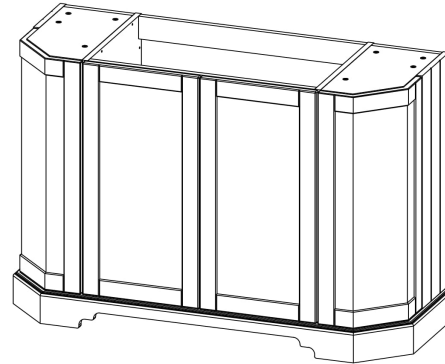

### Packaging Details

Barcode: 5056462602912

Sales Code: LOF262

Description: 1200 4-Door Angled Unit & Marble Top 1Th

### Packaging Details

Barcode: 5056462602899

Sales Code: LON208

Description: 1200 4-Door Angled Basin Unit

**Product Dimensions**

Height (mm):	810
Width (mm):	1236
Depth (mm):	473
Nett Weight (kg):	54.5

**Packaging Dimensions**

Height (mm):	840
Width (mm):	1252
Depth (mm):	511
Gross Weight (kg):	55

**Packaging Data**

Box Colour:	Brown Cardboard Box
Box Qty:	1
Label Size:	150 x 100
Label Colour:	White Label
Label Qty:	2

**Outer Box Dimensions (If Applicable)**

### Product Dimensions

Height (mm):	268
Width (mm):	1220
Depth (mm):	470
Nett Weight (kg):	27.5