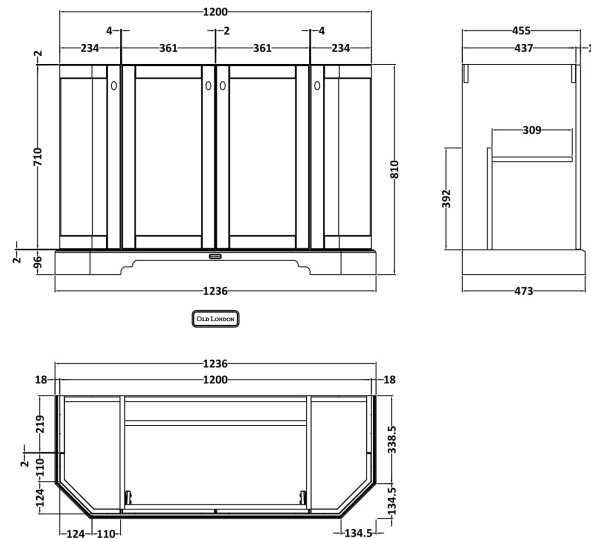

### Packaging Details

Barcode: 5056462602899

Sales Code: LON208

Description: 1200 4-Door Angled Basin Unit

**Product Dimensions**

Height (mm):	810
Width (mm):	1236
Depth (mm):	473
Nett Weight (kg):	54.5

**Packaging Dimensions**

Height (mm):	840
Width (mm):	1252
Depth (mm):	511
Gross Weight (kg):	55

**Packaging Data**

Box Colour:	Brown Cardboard Box
Box Qty:	1
Label Size:	150 x 100
Label Colour:	White Label
Label Qty:	2

**Outer Box Dimensions (If Applicable)**

### Product Dimensions

Height (mm):	268
Width (mm):	1220
Depth (mm):	470
Nett Weight (kg):	27.5

### Packaging Dimensions

Height (mm):	250
Width (mm):	1300
Depth (mm):	580
Gross Weight (kg):	28