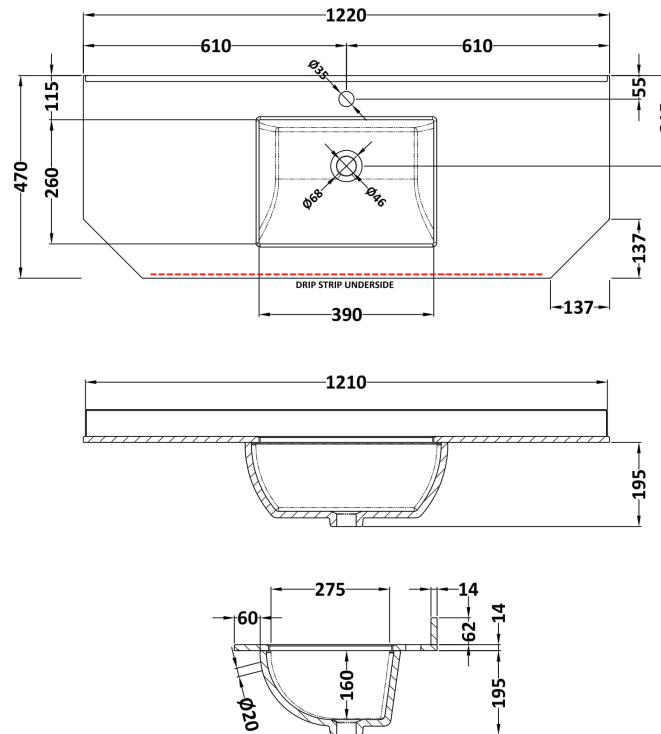

### Product Dimensions

Height (mm):	268
Width (mm):	1220
Depth (mm):	470
Nett Weight (kg):	27.5

### Outer Box Dimensions (If Applicable)

Height (mm):	
Width (mm):	
Depth (mm):	
Gross Weight (kg):	
Barcode:	5056211871545

### Packaging Dimensions

Height (mm):	250
Width (mm):	1300
Depth (mm):	580
Gross Weight (kg):	28