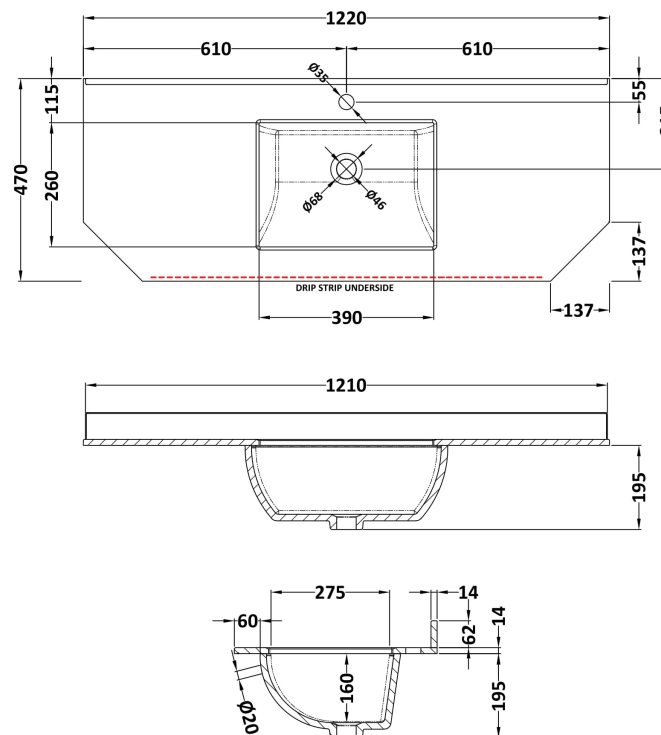

### Outer Box Dimensions (If Applicable)

Height (mm):	
Width (mm):	
Depth (mm):	
Gross Weight (kg):	
Barcode:	5056211871545

### Product Dimensions

Height (mm):	268
Width (mm):	1220
Depth (mm):	470
Nett Weight (kg):	27.5

### Outer Box Dimensions (If Applicable)

Height (mm):	
Width (mm):	
Depth (mm):	
Gross Weight (kg):	
Barcode:	5056211871538