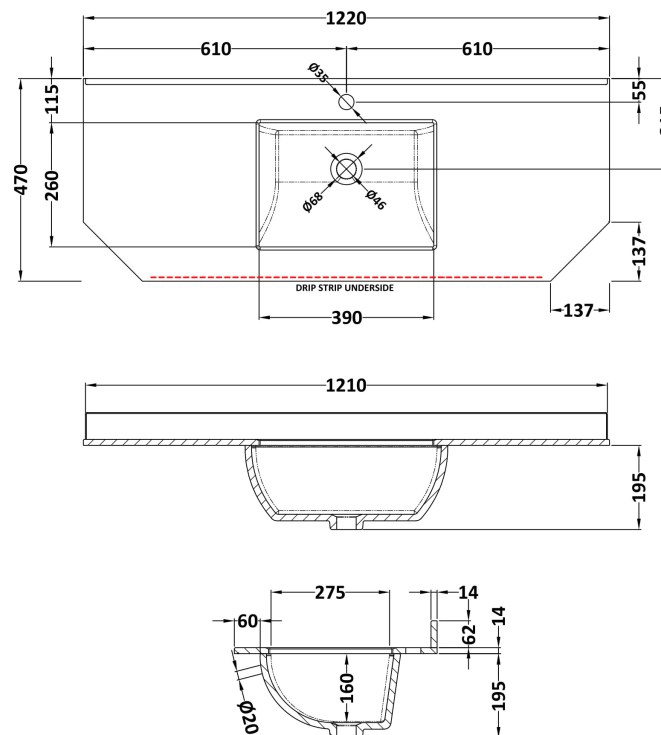

Height (mm):	840
Width (mm):	1252
Depth (mm):	511
Gross Weight (kg):	55

**Packaging Data**

Box Colour:	Brown Cardboard Box
Box Qty:	1
Label Size:	150 x 100
Label Colour:	White Label
Label Qty:	2

**Outer Box Dimensions (If Applicable)**

### Product Dimensions

Height (mm):	268
Width (mm):	1220
Depth (mm):	470
Nett Weight (kg):	27.5

### Packaging Dimensions

Height (mm):	250
Width (mm):	1300
Depth (mm):	580
Gross Weight (kg):	28