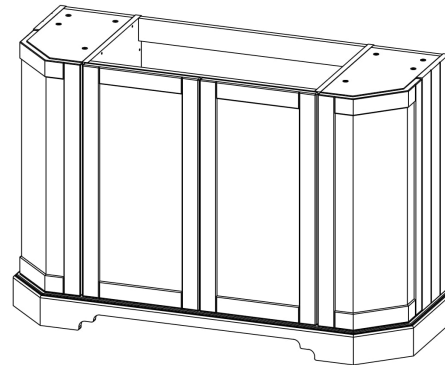

Sales Code: LOF259

Description: 1200 4-Door Angled Unit & Marble Top 3Th

Packaging Details

Barcode: 5056462602981

Sales Code: LON208

Description: 1200 4-Door Angled Basin Unit

Product Dimensions

Height (mm):	810
Width (mm):	1236
Depth (mm):	473
Nett Weight (kg):	54.5

Packaging Dimensions

Height (mm):	840
Width (mm):	1252
Depth (mm):	511
Gross Weight (kg):	55

Packaging Data

Box Colour:	Brown Cardboard Box
Box Qty:	1
Label Size:	150 x 100
Label Colour:	White Label
Label Qty:	2

Outer Box Dimensions (If Applicable)

Height (mm):	
Width (mm):	
Depth (mm):	
Gross Weight (kg):	
Barcode:	5056211871767

Product Details

Country of Origin:	Ireland
Fitting Instruction:	No
CE Certification:	
FSC Certified Materials:	Yes
Colour:	Storm Grey
Construction Method:	Cam & Wood Dowel
Construction Type:	Rigid
Cabinet Finish:	Mdf Vinyl Textured Woodgrain
Fascia Finish:	Mdf Vinyl Textured Woodgrain
Cabinet Thickness (mm):	18
Fascia Thickness (mm):	18
Drawer Included:	No
Drawer Type:	Not Applicable
No of Shelves:	2
Hinge Type:	95 Degree Inset Clip-On S/C
Hinge Included:	Yes
Adjustable Legs:	Not Applicable
Fixings Included:	Not Required
Handle Style:	Traditional
Waste Shroud:	No
Handle Included:	Yes
Handle Type:	Knob

Sales Code: LOM279

Description: 1200 Single Bowl Angled Marble Top 3Th

Product Dimensions

Height (mm):	268
Width (mm):	1220
Depth (mm):	470
Nett Weight (kg):	27.5

Packaging Dimensions

Height (mm):	250
Width (mm):	1300
Depth (mm):	580
Gross Weight (kg):	28