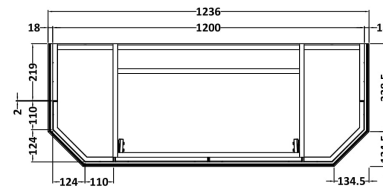

Sales Code: LOF259

Description: 1200 4-Door Angled Unit & Marble Top 3Th

Packaging Details

Barcode: 5056462602981

Sales Code: LON208

Description: 1200 4-Door Angled Basin Unit

Product Dimensions

Height (mm):	810
Width (mm):	1236
Depth (mm):	473
Nett Weight (kg):	54.5

Packaging Dimensions

Height (mm):	840
Width (mm):	1252
Depth (mm):	511
Gross Weight (kg):	55

Packaging Data

Box Colour:	Brown Cardboard Box
Box Qty:	1
Label Size:	150 x 100
Label Colour:	White Label
Label Qty:	2

Outer Box Dimensions (If Applicable)

Height (mm):	
Width (mm):	
Depth (mm):	
Gross Weight (kg):	
Barcode:	5056211871767

Product Details

Country of Origin:	Ireland
Fitting Instruction:	No
CE Certification:	
FSC Certified Materials:	Yes
Colour:	Storm Grey
Construction Method:	Cam & Wood Dowel
Construction Type:	Rigid
Cabinet Finish:	Mdf Vinyl Textured Woodgrain
Fascia Finish:	Mdf Vinyl Textured Woodgrain
Cabinet Thickness (mm):	18
Fascia Thickness (mm):	18
Drawer Included:	No
Drawer Type:	Not Applicable
No of Shelves:	2
Hinge Type:	95 Degree Inset Clip-On S/C
Hinge Included:	Yes
Adjustable Legs:	Not Applicable
Fixings Included:	Not Required
Handle Style:	Traditional
Waste Shroud:	No
Handle Included:	Yes
Handle Type:	Knob

Sales Code: LOM279

Description: 1200 Single Bowl Angled Marble Top 3Th

Product Dimensions

Height (mm):	268
Width (mm):	1220
Depth (mm):	470
Nett Weight (kg):	27.5

Packaging Dimensions

Height (mm):	250
Width (mm):	1300
Depth (mm):	580
Gross Weight (kg):	28