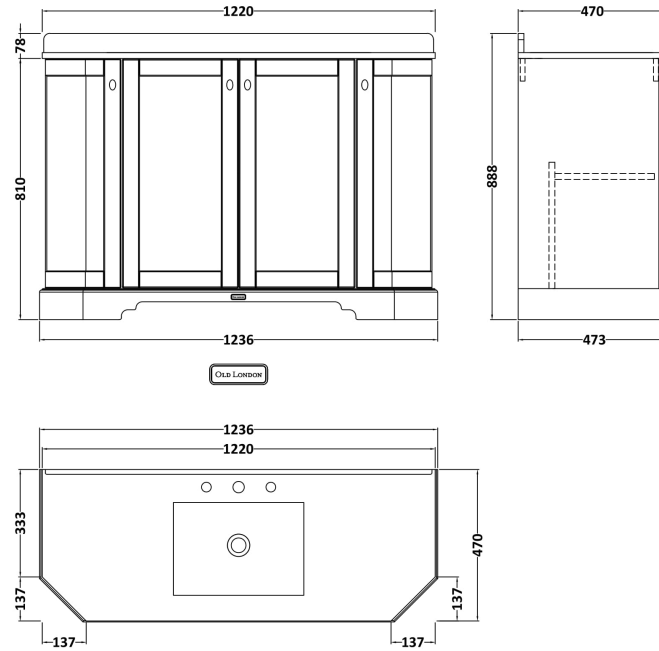

Sales Code: LOF257

Description: 1200 4-Door Angled Unit & Marble Top 3Th

Packaging Details

Barcode: 5056462603001