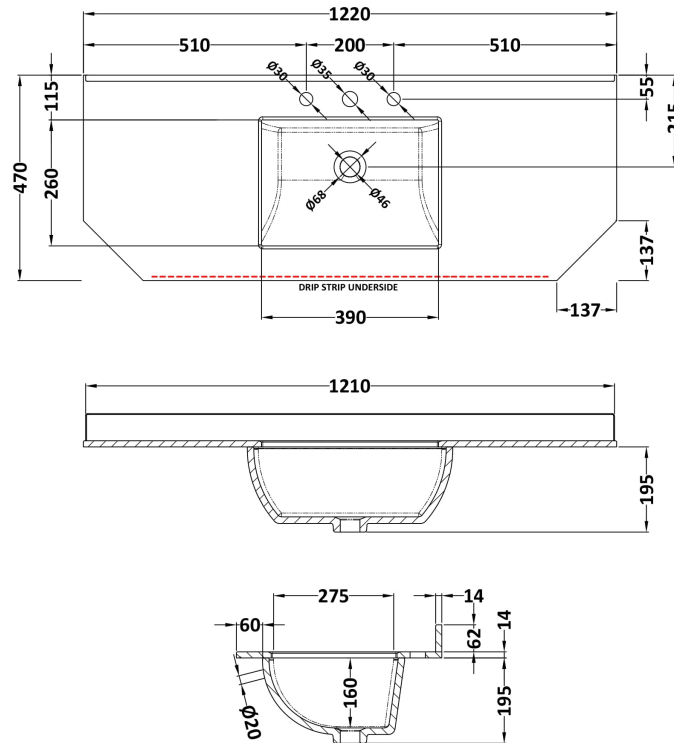

Sales Code: LOM279

Description: 1200 Single Bowl Angled Marble Top 3Th

Product Dimensions

Height (mm):	268
Width (mm):	1220
Depth (mm):	470
Nett Weight (kg):	27.5

Packaging Dimensions

Height (mm):	250
Width (mm):	1300
Depth (mm):	580
Gross Weight (kg):	28

Product Dimensions

Height (mm):	268
Width (mm):	1220
Depth (mm):	470
Nett Weight (kg):	27.5

Packaging Dimensions

Height (mm):	250
Width (mm):	1300
Depth (mm):	580
Gross Weight (kg):	28

Packaging Data

Box Colour:	White Cardboard Box
Box Qty:	1
Label Size:	100 x 50
Label Colour:	White Label
Label Qty:	2

Outer Box Dimensions (If Applicable)

Height (mm):	
Width (mm):	
Depth (mm):	
Gross Weight (kg):	
Barcode:	5056211871507

Product Details

Country of Origin:	China
Fitting Instruction:	No
Certification:	CE: N/A WRAS: N/A WRAS No: N/A
Product Material:	Vitreous China, Natural Marble
Fixing Supplied:	No

Sales Code: LOM278

Description: 1200 Single Bowl Angled Marble Top 3Th

Product Dimensions

Height (mm):	268
Width (mm):	1220
Depth (mm):	470
Nett Weight (kg):	27.5

Packaging Dimensions

Height (mm):	250
Width (mm):	1300
Depth (mm):	580
Gross Weight (kg):	28