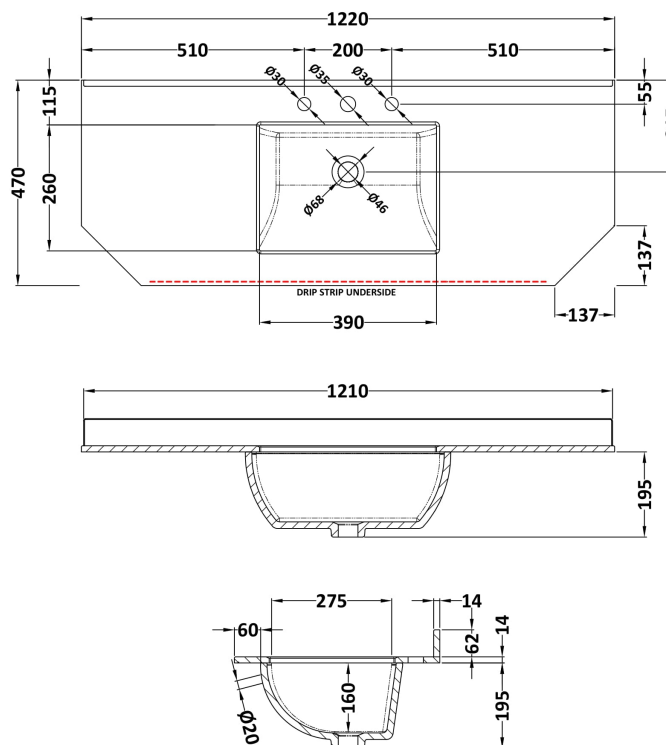

Packaging Dimensions

Height (mm):	840
Width (mm):	1252
Depth (mm):	511
Gross Weight (kg):	55

Packaging Data

Box Colour:	Brown Cardboard Box
Box Qty:	1
Label Size:	150 x 100
Label Colour:	White Label
Label Qty:	2

Outer Box Dimensions (If Applicable)

Height (mm):	
Width (mm):	
Depth (mm):	
Gross Weight (kg):	
Barcode:	5056211871767

Product Details

Country of Origin:	Ireland
Fitting Instruction:	No
CE Certification:	
FSC Certified Materials:	Yes
Colour:	Storm Grey
Construction Method:	Cam & Wood Dowel
Construction Type:	Rigid
Cabinet Finish:	Mdf Vinyl Textured Woodgrain
Fascia Finish:	Mdf Vinyl Textured Woodgrain
Cabinet Thickness (mm):	18
Fascia Thickness (mm):	18
Drawer Included:	No
Drawer Type:	Not Applicable
No of Shelves:	2
Hinge Type:	95 Degree Inset Clip-On S/C
Hinge Included:	Yes
Adjustable Legs:	Not Applicable
Fixings Included:	Not Required
Handle Style:	Traditional
Waste Shroud:	No
Handle Included:	Yes
Handle Type:	Knob

Sales Code: LOM279

Description: 1200 Single Bowl Angled Marble Top 3Th

Product Dimensions

Height (mm):	268
Width (mm):	1220
Depth (mm):	470
Nett Weight (kg):	27.5

Packaging Dimensions

Height (mm):	250
Width (mm):	1300
Depth (mm):	580
Gross Weight (kg):	28

Sales Code: LOM278

Description: 1200 Single Bowl Angled Marble Top 3Th

Product Dimensions

Height (mm):	268
Width (mm):	1220
Depth (mm):	470
Nett Weight (kg):	27.5

Packaging Dimensions

Height (mm):	250
Width (mm):	1300
Depth (mm):	580
Gross Weight (kg):	28