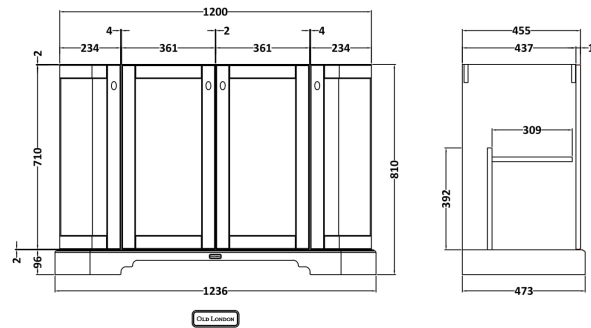

Sales Code: LOF259

Description: 1200 4-Door Angled Unit & Marble Top 3Th

Packaging Details

Barcode: 5056462602981

Sales Code: LON208

Description: 1200 4-Door Angled Basin Unit

Product Dimensions

Height (mm):	810
Width (mm):	1236
Depth (mm):	473
Nett Weight (kg):	54.5

Packaging Dimensions

Height (mm):	840
Width (mm):	1252
Depth (mm):	511
Gross Weight (kg):	55

Packaging Data

Box Colour:	Brown Cardboard Box
Box Qty:	1
Label Size:	150 x 100
Label Colour:	White Label
Label Qty:	2

Outer Box Dimensions (If Applicable)

Height (mm):	
Width (mm):	
Depth (mm):	
Gross Weight (kg):	
Barcode:	5056211871767

Product Details

Country of Origin:	Ireland
Fitting Instruction:	No
CE Certification:	
FSC Certified Materials:	Yes
Colour:	Storm Grey
Construction Method:	Cam & Wood Dowel
Construction Type:	Rigid
Cabinet Finish:	Mdf Vinyl Textured Woodgrain
Fascia Finish:	Mdf Vinyl Textured Woodgrain
Cabinet Thickness (mm):	18
Fascia Thickness (mm):	18
Drawer Included:	No
Drawer Type:	Not Applicable
No of Shelves:	2
Hinge Type:	95 Degree Inset Clip-On S/C
Hinge Included:	Yes
Adjustable Legs:	Not Applicable
Fixings Included:	Not Required
Handle Style:	Traditional
Waste Shroud:	No
Handle Included:	Yes
Handle Type:	Knob

Sales Code: LOM279

Description: 1200 Single Bowl Angled Marble Top 3Th

Product Dimensions

Height (mm):	268
Width (mm):	1220
Depth (mm):	470
Nett Weight (kg):	27.5

Packaging Dimensions

Height (mm):	250
Width (mm):	1300
Depth (mm):	580
Gross Weight (kg):	28