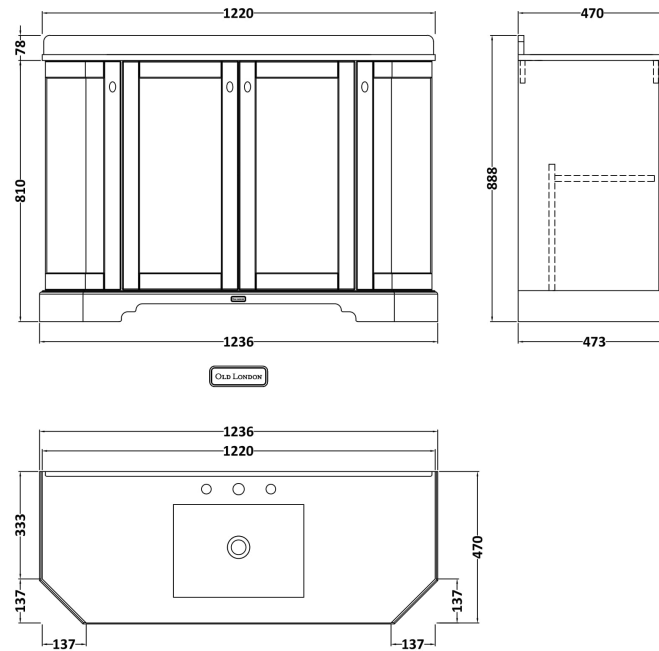

Sales Code: LOF258

Description: 1200 4-Door Angled Unit & Marble Top 3Th

Packaging Details

Barcode: 5056462602998