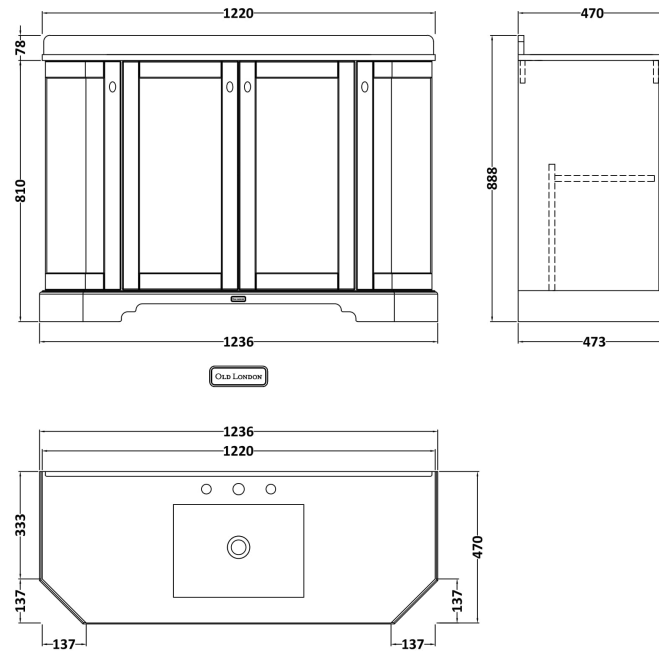

Sales Code: LOF259

Description: 1200 4-Door Angled Unit & Marble Top 3Th

Packaging Details

Barcode: 5056462602981

Sales Code: LON208

Description: 1200 4-Door Angled Basin Unit

Product Dimensions

Height (mm):	810
Width (mm):	1236
Depth (mm):	473
Nett Weight (kg):	54.5

Packaging Dimensions

Height (mm):	840
Width (mm):	1252
Depth (mm):	511
Gross Weight (kg):	55

Packaging Data

Box Colour:	Brown Cardboard Box
Box Qty:	1
Label Size:	150 x 100
Label Colour:	White Label
Label Qty:	2

Sales Code: LOM279

Description: 1200 Single Bowl Angled Marble Top 3Th

Product Dimensions

Height (mm):	268
Width (mm):	1220
Depth (mm):	470
Nett Weight (kg):	27.5

Packaging Dimensions

Height (mm):	250
Width (mm):	1300
Depth (mm):	580
Gross Weight (kg):	28

Sales Code: LOM278

Description: 1200 Single Bowl Angled Marble Top 3Th

Product Dimensions

Height (mm):	268
Width (mm):	1220
Depth (mm):	470
Nett Weight (kg):	27.5

Packaging Dimensions

Height (mm):	250
Width (mm):	1300
Depth (mm):	580
Gross Weight (kg):	28