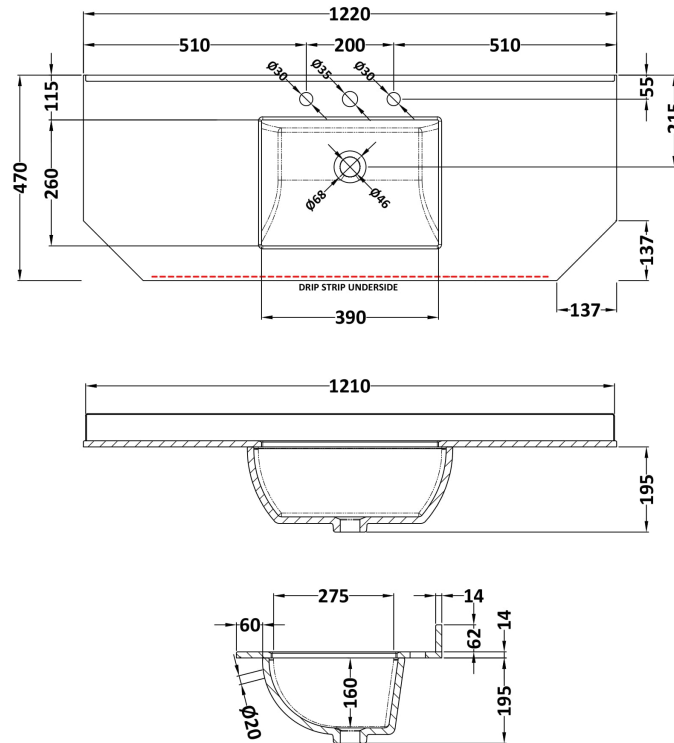

Sales Code: LOM279

Description: 1200 Single Bowl Angled Marble Top 3Th

Product Dimensions

Height (mm):	268
Width (mm):	1220
Depth (mm):	470
Nett Weight (kg):	27.5

Packaging Dimensions

Height (mm):	250
Width (mm):	1300
Depth (mm):	580
Gross Weight (kg):	28

Packaging Data

Box Colour:	White Cardboard Box
Box Qty:	1
Label Size:	100 x 50
Label Colour:	White Label
Label Qty:	2

Outer Box Dimensions (If Applicable)

Height (mm):	
Width (mm):	
Depth (mm):	
Gross Weight (kg):	
Barcode:	5056211871514

Product Dimensions

Height (mm):	268
Width (mm):	1220
Depth (mm):	470
Nett Weight (kg):	27.5

Packaging Dimensions

Height (mm):	250
Width (mm):	1300
Depth (mm):	580
Gross Weight (kg):	28

Packaging Data

Box Colour:	White Cardboard Box
Box Qty:	1
Label Size:	100 x 50
Label Colour:	White Label
Label Qty:	2

Sales Code: LOM278

Description: 1200 Single Bowl Angled Marble Top 3Th

Product Dimensions

Height (mm):	268
Width (mm):	1220
Depth (mm):	470
Nett Weight (kg):	27.5

Packaging Dimensions

Height (mm):	250
Width (mm):	1300
Depth (mm):	580
Gross Weight (kg):	28