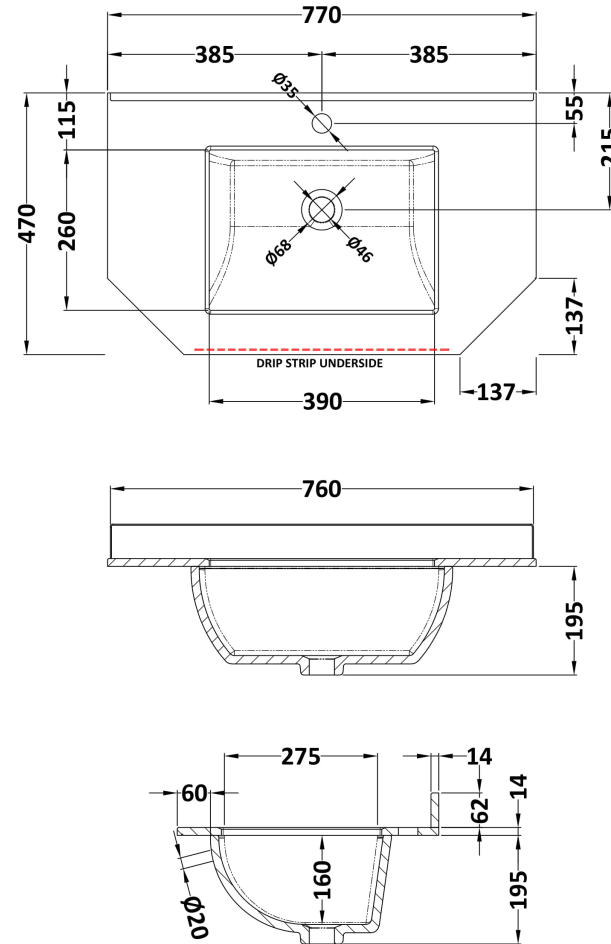

Packaging Dimensions

Height (mm):	850
Width (mm):	805
Depth (mm):	510
Gross Weight (kg):	33

Packaging Data

Box Colour:	Brown Cardboard Box
Box Qty:	1
Label Size:	150 x 100
Label Colour:	White Label
Label Qty:	2

Outer Box Dimensions (If Applicable)

Height (mm):	
Width (mm):	
Depth (mm):	
Gross Weight (kg):	
Barcode:	5056211871828

Product Details

Country of Origin:	Ireland
Fitting Instruction:	No
CE Certification:	
FSC Certified Materials:	Yes
Colour:	Storm Grey
Construction Method:	Cam & Wood Dowel
Construction Type:	Rigid
Cabinet Finish:	Mdf Vinyl Textured Woodgrain
Fascia Finish:	Mdf Vinyl Textured Woodgrain
Cabinet Thickness (mm):	18
Fascia Thickness (mm):	18
Drawer Included:	No
Drawer Type:	Not Applicable
No of Shelves:	1
Hinge Type:	95 Degree Inset Clip-On S/C
Hinge Included:	Yes
Adjustable Legs:	Not Applicable
Fixings Included:	Not Required
Handle Style:	Traditional
Waste Shroud:	No
Handle Included:	Yes
Handle Type:	Knob

Sales Code: LOM264

Description: 750 Single Bowl Angled Marble Top 1Th

Product Dimensions

Height (mm):	268
Width (mm):	770
Depth (mm):	470
Nett Weight (kg):	18

Packaging Dimensions

Height (mm):	250
Width (mm):	860
Depth (mm):	580
Gross Weight (kg):	18.5

Sales Code: LOM263

Description: 750 Single Bowl Angled Marble Top 1Th

Product Dimensions

Height (mm):	268
Width (mm):	770
Depth (mm):	470
Nett Weight (kg):	18

Packaging Dimensions

Height (mm):	250
Width (mm):	860
Depth (mm):	580
Gross Weight (kg):	18.5