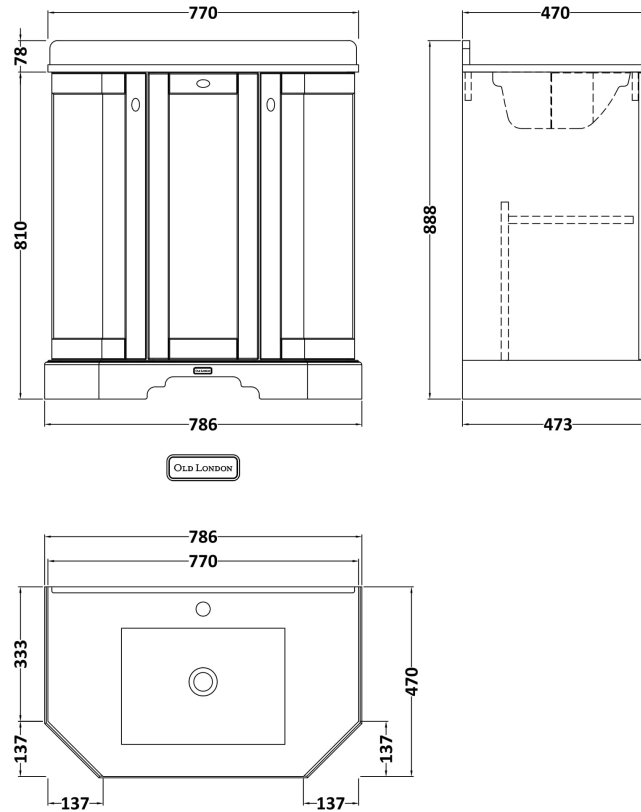

Sales Code: LOF216

Description: 750 3-Door Angled Unit & Marble Top 1Th

Packaging Details

Barcode: 5056462602554