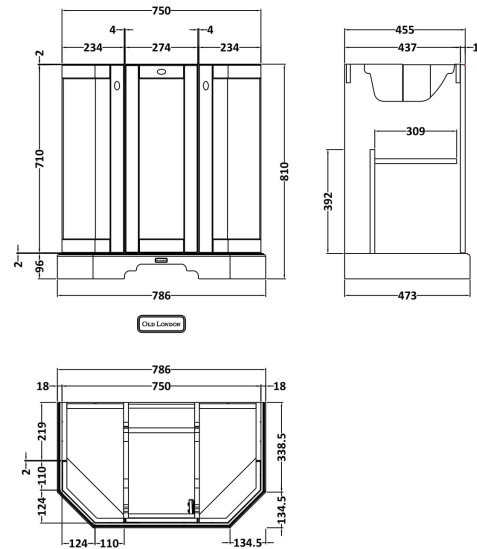

Sales Code: LOF218

Description: 750 3-Door Angled Unit & Marble Top 1Th

Packaging Details

Barcode: 5056462602530

Sales Code: LON204

Description: 750 3-Door Angled Basin Unit

Product Dimensions

Height (mm):	810
Width (mm):	786
Depth (mm):	473
Nett Weight (kg):	32.5

Packaging Dimensions

Height (mm):	850
Width (mm):	805
Depth (mm):	510
Gross Weight (kg):	33

Packaging Data

Box Colour:	Brown Cardboard Box
Box Qty:	1
Label Size:	150 x 100
Label Colour:	White Label
Label Qty:	2

Outer Box Dimensions (If Applicable)

Height (mm):	
Width (mm):	
Depth (mm):	
Gross Weight (kg):	
Barcode:	5056211871828

Product Details

Country of Origin:	Ireland
Fitting Instruction:	No
CE Certification:	
FSC Certified Materials:	Yes
Colour:	Storm Grey
Construction Method:	Cam & Wood Dowel
Construction Type:	Rigid
Cabinet Finish:	Mdf Vinyl Textured Woodgrain
Fascia Finish:	Mdf Vinyl Textured Woodgrain
Cabinet Thickness (mm):	18
Fascia Thickness (mm):	18
Drawer Included:	No
Drawer Type:	Not Applicable
No of Shelves:	1
Hinge Type:	95 Degree Inset Clip-On S/C
Hinge Included:	Yes
Adjustable Legs:	Not Applicable
Fixings Included:	Not Required
Handle Style:	Traditional
Waste Shroud:	No
Handle Included:	Yes
Handle Type:	Knob

Sales Code: LOM264

Description: 750 Single Bowl Angled Marble Top 1Th

Product Dimensions

Height (mm):	268
Width (mm):	770
Depth (mm):	470
Nett Weight (kg):	18

Packaging Dimensions

Height (mm):	250
Width (mm):	860
Depth (mm):	580
Gross Weight (kg):	18.5