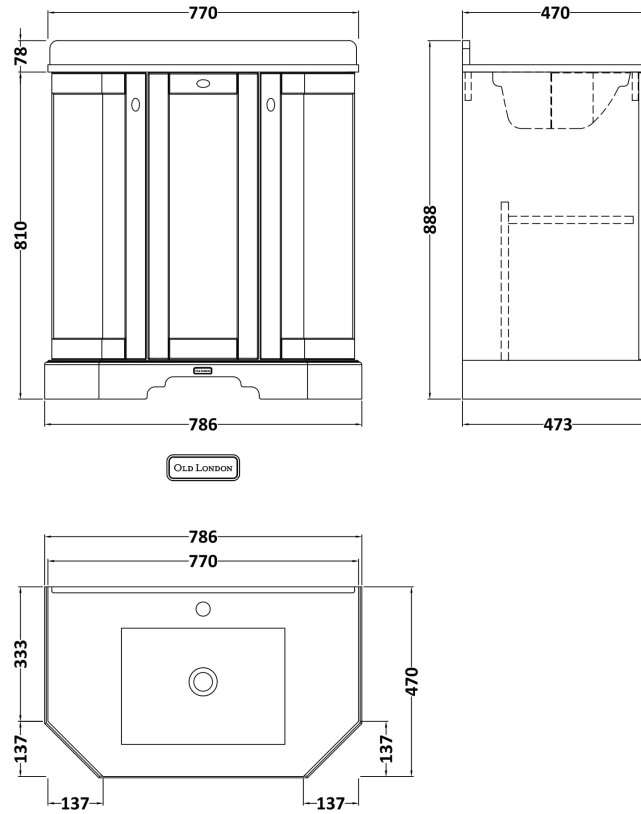

Sales Code: LOF217

Description: 750 3-Door Angled Unit & Marble Top 1Th

Packaging Details

Barcode: 5056462602547