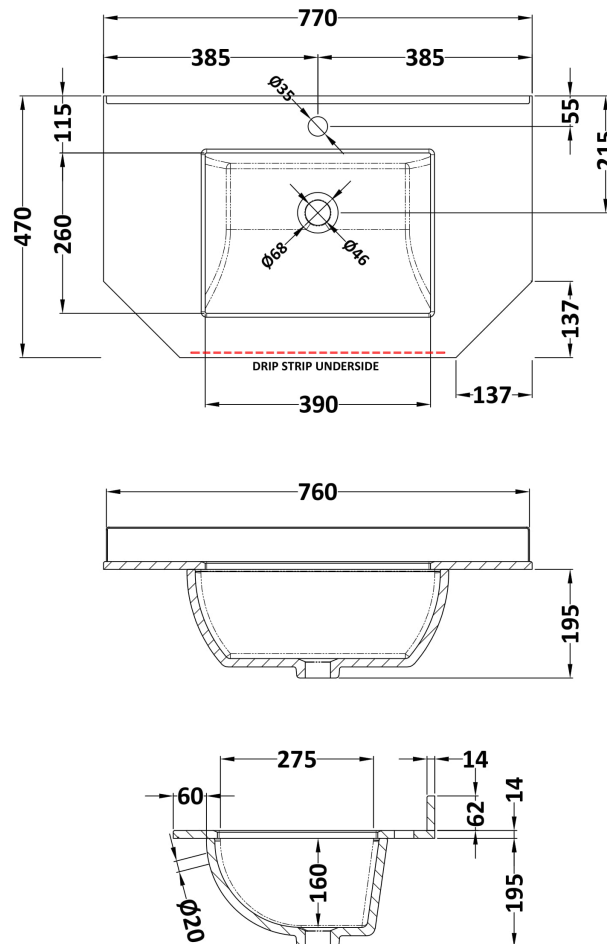

Sales Code: LOM264

Description: 750 Single Bowl Angled Marble Top 1Th

Product Dimensions

Height (mm):	268
Width (mm):	770
Depth (mm):	470
Nett Weight (kg):	18

Packaging Dimensions

Height (mm):	250
Width (mm):	860
Depth (mm):	580
Gross Weight (kg):	18.5

Packaging Data

Box Colour:	White Cardboard Box
Box Qty:	1
Label Size:	100 x 50
Label Colour:	White Label
Label Qty:	2

Outer Box Dimensions (If Applicable)

Height (mm):	
Width (mm):	
Depth (mm):	
Gross Weight (kg):	
Barcode:	5056211871668

Product Dimensions

Height (mm):	268
Width (mm):	770
Depth (mm):	470
Nett Weight (kg):	18

Packaging Dimensions

Height (mm):	250
Width (mm):	860
Depth (mm):	580
Gross Weight (kg):	18.5

Packaging Data

Box Colour:	White Cardboard Box
Box Qty:	1
Label Size:	100 x 50
Label Colour:	White Label
Label Qty:	2

Sales Code: LOM263

Description: 750 Single Bowl Angled Marble Top 1Th

Product Dimensions

Height (mm):	268
Width (mm):	770
Depth (mm):	470
Nett Weight (kg):	18

Packaging Dimensions

Height (mm):	250
Width (mm):	860
Depth (mm):	580
Gross Weight (kg):	18.5