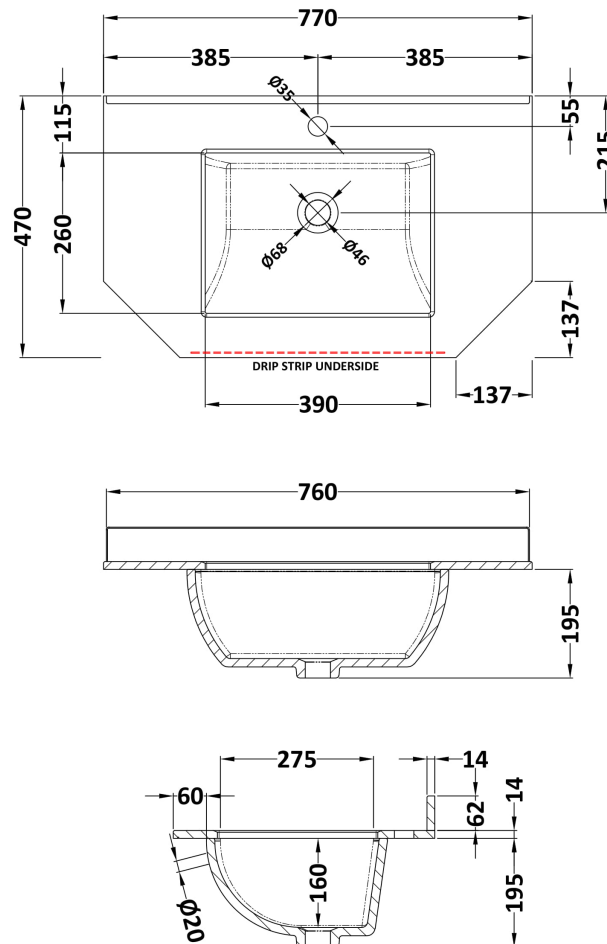

Sales Code: LOM264

Description: 750 Single Bowl Angled Marble Top 1Th

Product Dimensions

Height (mm):	268
Width (mm):	770
Depth (mm):	470
Nett Weight (kg):	18

Packaging Dimensions

Height (mm):	250
Width (mm):	860
Depth (mm):	580
Gross Weight (kg):	18.5

Product Dimensions

Height (mm):	268
Width (mm):	770
Depth (mm):	470
Nett Weight (kg):	18

Packaging Dimensions

Height (mm):	250
Width (mm):	860
Depth (mm):	580
Gross Weight (kg):	18.5

Packaging Data

Box Colour:	White Cardboard Box
Box Qty:	1
Label Size:	100 x 50
Label Colour:	White Label
Label Qty:	2

Outer Box Dimensions (If Applicable)

Height (mm):	
Width (mm):	
Depth (mm):	
Gross Weight (kg):	
Barcode:	5056211871651

Product Details

Country of Origin:	China
Fitting Instruction:	No
Certification:	CE: N/A WRAS: N/A WRAS No: N/A
Product Material:	Vitreous China, Natural Marble
Fixing Supplied:	No

Sales Code: LOM263

Description: 750 Single Bowl Angled Marble Top 1Th

Product Dimensions

Height (mm):	268
Width (mm):	770
Depth (mm):	470
Nett Weight (kg):	18

Packaging Dimensions

Height (mm):	250
Width (mm):	860
Depth (mm):	580
Gross Weight (kg):	18.5