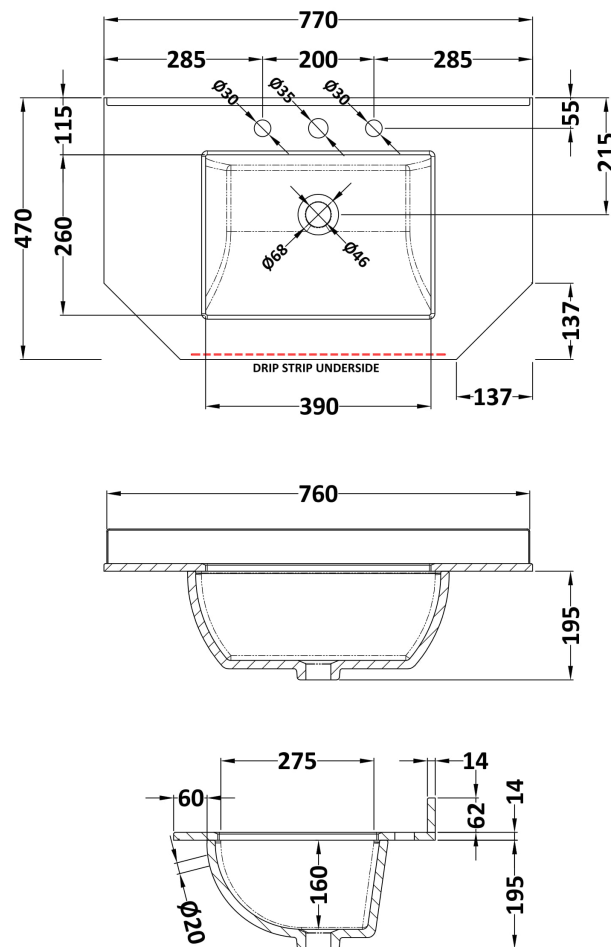

Packaging Dimensions

Height (mm):	850
Width (mm):	805
Depth (mm):	510
Gross Weight (kg):	33

Packaging Data

Box Colour:	Brown Cardboard Box
Box Qty:	1
Label Size:	150 x 100
Label Colour:	White Label
Label Qty:	2

Outer Box Dimensions (If Applicable)

Height (mm):	
Width (mm):	
Depth (mm):	
Gross Weight (kg):	
Barcode:	5056211871828

Product Details

Country of Origin:	Ireland
Fitting Instruction:	No
CE Certification:	
FSC Certified Materials:	Yes
Colour:	Storm Grey
Construction Method:	Cam & Wood Dowel
Construction Type:	Rigid
Cabinet Finish:	Mdf Vinyl Textured Woodgrain
Fascia Finish:	Mdf Vinyl Textured Woodgrain
Cabinet Thickness (mm):	18
Fascia Thickness (mm):	18
Drawer Included:	No
Drawer Type:	Not Applicable
No of Shelves:	1
Hinge Type:	95 Degree Inset Clip-On S/C
Hinge Included:	Yes
Adjustable Legs:	Not Applicable
Fixings Included:	Not Required
Handle Style:	Traditional
Waste Shroud:	No
Handle Included:	Yes
Handle Type:	Knob

Sales Code: LOM267

Description: 750 Single Bowl Angled Marble Top 3Th

Product Dimensions

Height (mm):	268
Width (mm):	770
Depth (mm):	470
Nett Weight (kg):	18

Packaging Dimensions

Height (mm):	250
Width (mm):	860
Depth (mm):	580
Gross Weight (kg):	18.5

Sales Code: LOM266

Description: 750 Single Bowl Angled Marble Top 3Th

Product Dimensions

Height (mm):	268
Width (mm):	770
Depth (mm):	470
Nett Weight (kg):	18

Packaging Dimensions

Height (mm):	250
Width (mm):	860
Depth (mm):	580
Gross Weight (kg):	18.5