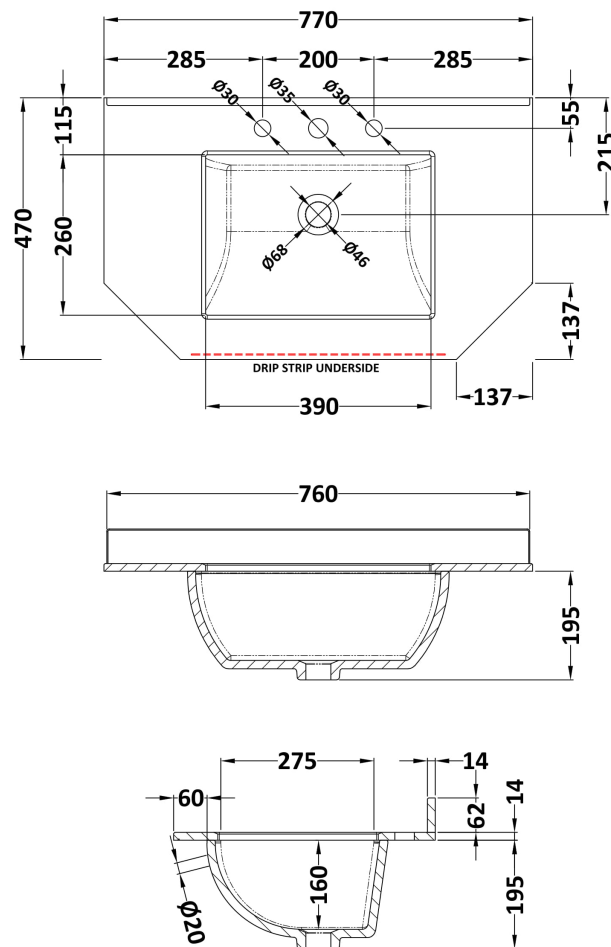

Sales Code: LOM267

Description: 750 Single Bowl Angled Marble Top 3Th

Product Dimensions

Height (mm):	268
Width (mm):	770
Depth (mm):	470
Nett Weight (kg):	18

Packaging Dimensions

Height (mm):	250
Width (mm):	860
Depth (mm):	580
Gross Weight (kg):	18.5

Packaging Data

Box Colour:	White Cardboard Box
Box Qty:	1
Label Size:	100 x 50
Label Colour:	White Label
Label Qty:	2

Outer Box Dimensions (If Applicable)

Height (mm):	
Width (mm):	
Depth (mm):	
Gross Weight (kg):	
Barcode:	5056211871637

Product Dimensions

Height (mm):	268
Width (mm):	770
Depth (mm):	470
Nett Weight (kg):	18

Packaging Dimensions

Height (mm):	250
Width (mm):	860
Depth (mm):	580
Gross Weight (kg):	18.5

Packaging Data

Box Colour:	White Cardboard Box
Box Qty:	1
Label Size:	100 x 50
Label Colour:	White Label
Label Qty:	2

Sales Code: LOM266

Description: 750 Single Bowl Angled Marble Top 3Th

Product Dimensions

Height (mm):	268
Width (mm):	770
Depth (mm):	470
Nett Weight (kg):	18

Packaging Dimensions

Height (mm):	250
Width (mm):	860
Depth (mm):	580
Gross Weight (kg):	18.5