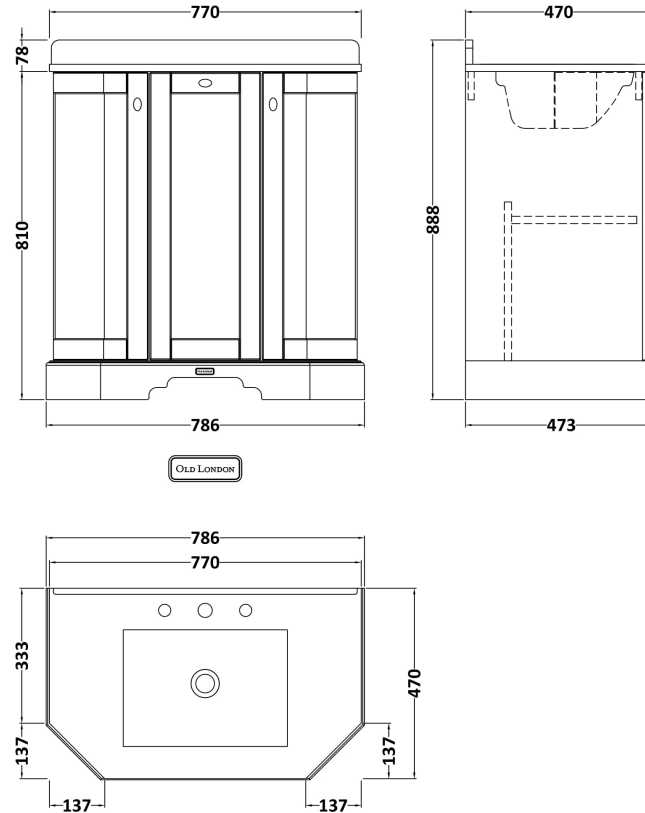

Sales Code: LOF214

Description: 750 3-Door Angled Unit & Marble Top 3Th

Packaging Details

Barcode: 5056462602639