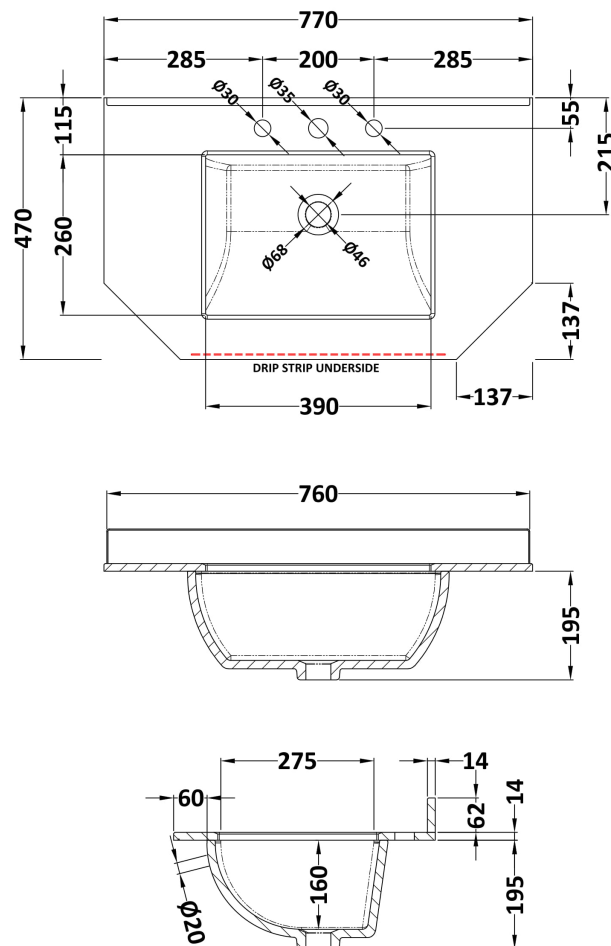

Sales Code: LOM267

Description: 750 Single Bowl Angled Marble Top 3Th

Product Dimensions

Height (mm):	268
Width (mm):	770
Depth (mm):	470
Nett Weight (kg):	18

Packaging Dimensions

Height (mm):	250
Width (mm):	860
Depth (mm):	580
Gross Weight (kg):	18.5

Product Dimensions

Height (mm):	268
Width (mm):	770
Depth (mm):	470
Nett Weight (kg):	18

Packaging Dimensions

Height (mm):	250
Width (mm):	860
Depth (mm):	580
Gross Weight (kg):	18.5

Packaging Data

Box Colour:	White Cardboard Box
Box Qty:	1
Label Size:	100 x 50
Label Colour:	White Label
Label Qty:	2

Outer Box Dimensions (If Applicable)

Height (mm):	
Width (mm):	
Depth (mm):	
Gross Weight (kg):	
Barcode:	5056211871620

Product Details

Country of Origin:	China
Fitting Instruction:	No
Certification:	CE: N/A WRAS: N/A WRAS No: N/A
Product Material:	Vitreous China, Natural Marble
Fixing Supplied:	No

Sales Code: LOM266

Description: 750 Single Bowl Angled Marble Top 3Th

Product Dimensions

Height (mm):	268
Width (mm):	770
Depth (mm):	470
Nett Weight (kg):	18

Packaging Dimensions

Height (mm):	250
Width (mm):	860
Depth (mm):	580
Gross Weight (kg):	18.5