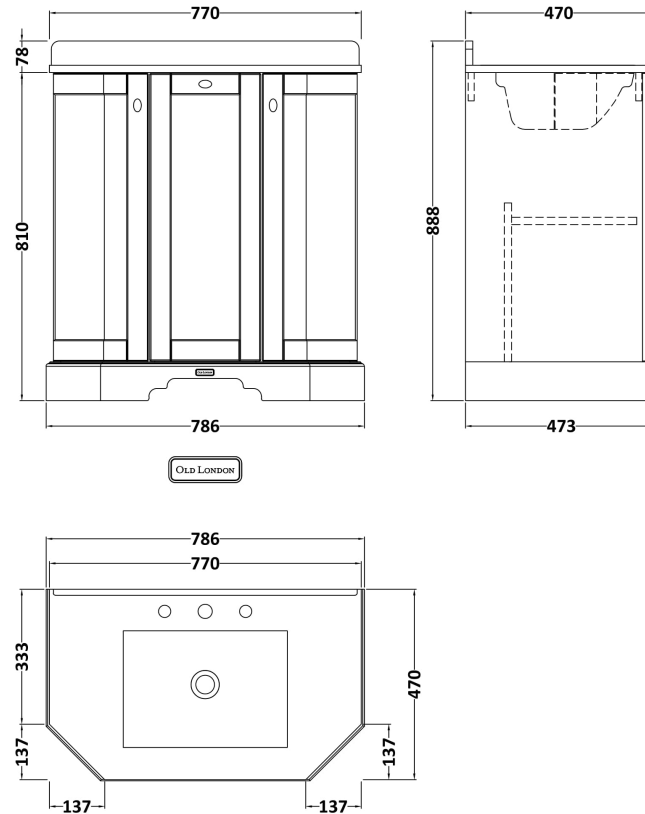

Sales Code: LOF213

Description: 750 3-Door Angled Unit & Marble Top 3Th

Packaging Details

Barcode: 5056462602646