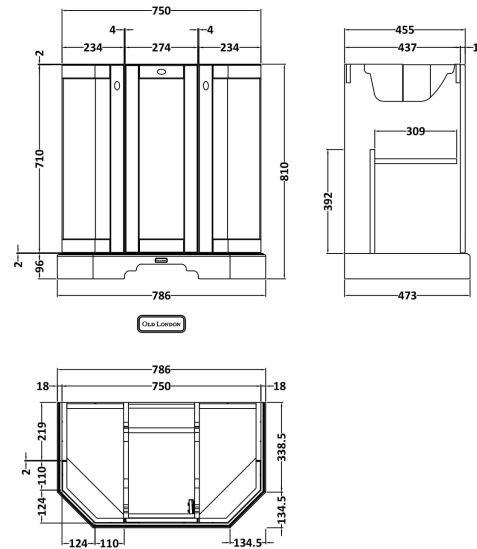

Sales Code: LON204

Description: 750 3-Door Angled Basin Unit

Product Dimensions

Height (mm):	810
Width (mm):	786
Depth (mm):	473
Nett Weight (kg):	32.5

Packaging Dimensions

Height (mm):	850
Width (mm):	805
Depth (mm):	510
Gross Weight (kg):	33

Packaging Data

Box Colour:	Brown Cardboard Box
Box Qty:	1
Label Size:	150 x 100
Label Colour:	White Label
Label Qty:	2

Outer Box Dimensions (If Applicable)

Height (mm):	
Width (mm):	
Depth (mm):	
Gross Weight (kg):	
Barcode:	5056211871828

Product Details

Country of Origin:	Ireland
Fitting Instruction:	No
CE Certification:	
FSC Certified Materials:	Yes
Colour:	Storm Grey
Construction Method:	Cam & Wood Dowel
Construction Type:	Rigid
Cabinet Finish:	Mdf Vinyl Textured Woodgrain
Fascia Finish:	Mdf Vinyl Textured Woodgrain
Cabinet Thickness (mm):	18
Fascia Thickness (mm):	18
Drawer Included:	No
Drawer Type:	Not Applicable
No of Shelves:	1
Hinge Type:	95 Degree Inset Clip-On S/C
Hinge Included:	Yes
Adjustable Legs:	Not Applicable
Fixings Included:	Not Required
Handle Style:	Traditional
Waste Shroud:	No
Handle Included:	Yes
Handle Type:	Knob