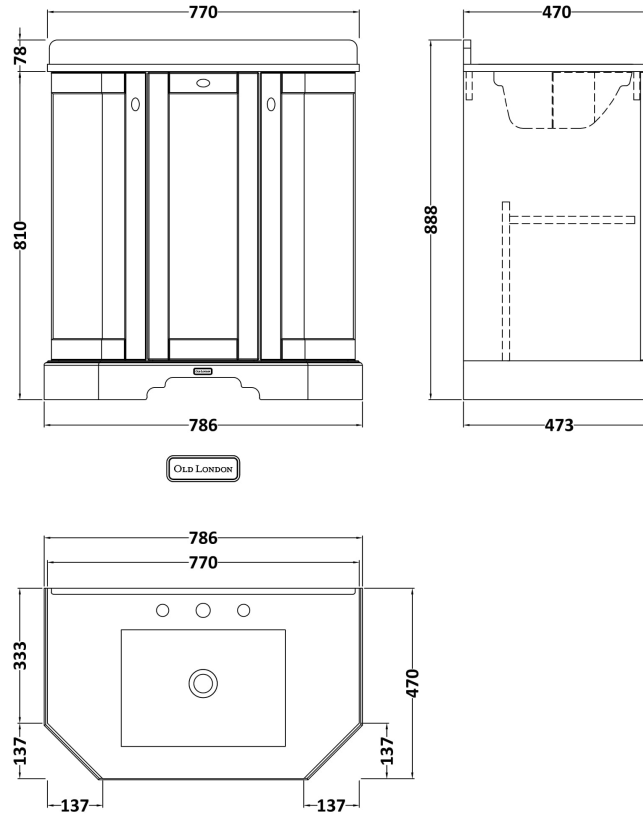

Sales Code: LOF215

Description: 750 3-Door Angled Unit & Marble Top 3Th

Packaging Details

Barcode: 5056462602622