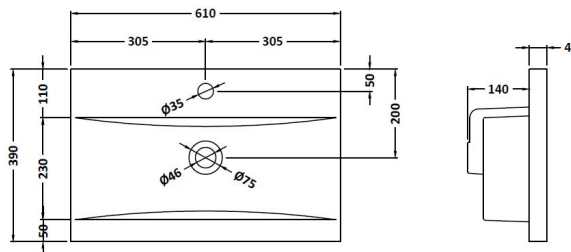

Sales Code: NVM013

Description: 600 Mid-Edged Basin 1 Th

Product Dimensions

Height (mm):	180
Width (mm):	610
Depth (mm):	390
Nett Weight (kg):	11

Packaging Dimensions

Height (mm):	200
Width (mm):	410
Depth (mm):	630
Gross Weight (kg):	11

Packaging Data

Box Colour:	Brown Cardboard Box - Printed
Box Qty:	1
Label Size:	100 x 50
Label Colour:	White Label
Label Qty:	2

Outer Box Dimensions (If Applicable)

Height (mm):	
Width (mm):	
Depth (mm):	
Gross Weight (kg):	
Barcode:	5055369043415

Product Details

Country of Origin:	China
Fitting Instruction:	No
Certification:	CE: No WRAS: N/A WRAS No: N/A
Product Material:	Vitreous China
Fixing Supplied:	No

Pans/Bidets: Trap Style: Not Applicable Includes Seat: Not Applicable

Seats: Seat Type: Not Applicable Material: Not Applicable
Function: Not Applicable Hinge Type: Not Applicable
Hinge Material: Not Applicable

Cisterns: Operating Type: Not Applicable Fittings: Not Applicable
Lever Type: Not Applicable

Basins: Tap Hole: One Taphole Chain Stay Hole: No
Template: Not Required Waste Type Req: Slotted
Overflow Inc: Yes Overflow Cover: Yes
Inner Bowl Depth (mm): 125mm