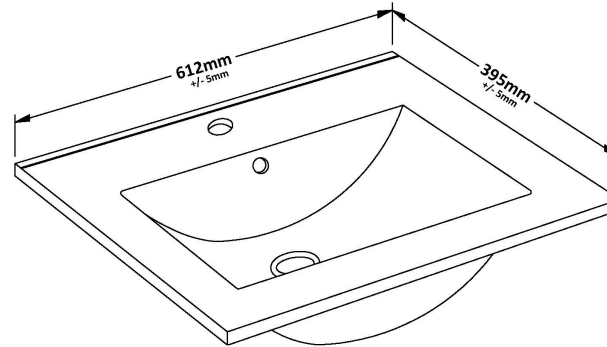

Packaging Dimensions

Height (mm):	885
Width (mm):	620
Depth (mm):	405
Gross Weight (kg):	26.5

Packaging Data

Box Colour:	Brown Cardboard Box - Printed
Box Qty:	0
Label Size:	0 x 0
Label Colour:	White Label
Label Qty:	2

Sales Code: MWD160

Description: 600 Worktop (605X390x18mm)

Product Dimensions

Height (mm):	18
Width (mm):	605
Depth (mm):	390
Nett Weight (kg):	2.5

Packaging Dimensions

Height (mm):	25
Width (mm):	625
Depth (mm):	410
Gross Weight (kg):	3

Packaging Data

Box Colour:	Brown Cardboard Box - Printed
Box Qty:	1
Label Size:	100 x 50
Label Colour:	Not Applicable
Label Qty:	0

Outer Box Dimensions (If Applicable)

Height (mm):	
Width (mm):	
Depth (mm):	
Gross Weight (kg):	
Barcode:	5055275826263

Sales Code: NVM003

Description: Minimalist Basin 600mm

Product Dimensions

Height (mm):	170
Width (mm):	600
Depth (mm):	390
Nett Weight (kg):	10.76

Packaging Dimensions

Height (mm):	200
Width (mm):	400
Depth (mm):	620
Gross Weight (kg):	10.76