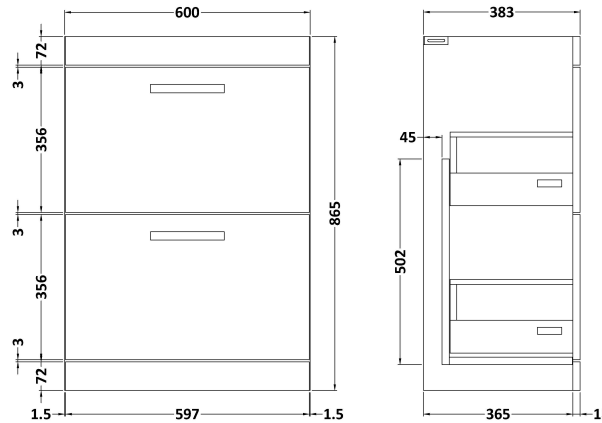

Sales Code: ATH034G

Description: 600 Fs 2-Drawer Vanity & Basin 4

Packaging Details

Barcode: 5056462621838

Sales Code: MOE133

Description: 600 Floor Standing 2-Drawer Basin Unit

Product Dimensions

Height (mm):	865
Width (mm):	600
Depth (mm):	383
Nett Weight (kg):	26

Packaging Dimensions

Height (mm):	885
Width (mm):	620
Depth (mm):	405
Gross Weight (kg):	26.5

Packaging Data

Box Colour:	Brown Cardboard Box - Printed
Box Qty:	0
Label Size:	0 x 0
Label Colour:	White Label
Label Qty:	2

Sales Code: MWD160

Description: 600 Worktop (605X390x18mm)

Product Dimensions

Height (mm):	18
Width (mm):	605
Depth (mm):	390
Nett Weight (kg):	2.5

Packaging Dimensions

Height (mm):	25
Width (mm):	625
Depth (mm):	410
Gross Weight (kg):	3

Sales Code: NVM003

Description: Minimalist Basin 600mm

Product Dimensions

Height (mm):	170
Width (mm):	600
Depth (mm):	390
Nett Weight (kg):	10.76

Packaging Dimensions

Height (mm):	200
Width (mm):	400
Depth (mm):	620
Gross Weight (kg):	10.76