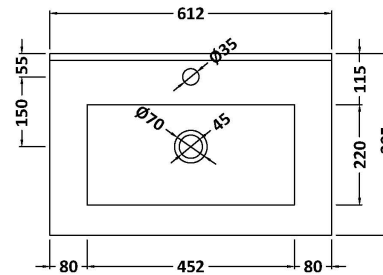

Packaging Dimensions

Height (mm):	885
Width (mm):	620
Depth (mm):	405
Gross Weight (kg):	26.5

Packaging Data

Box Colour:	Brown Cardboard Box - Printed
Box Qty:	0
Label Size:	0 x 0
Label Colour:	White Label
Label Qty:	2

Sales Code: MWD160

Description: 600 Worktop (605X390x18mm)

Product Dimensions

Height (mm):	18
Width (mm):	605
Depth (mm):	390
Nett Weight (kg):	2.5

Packaging Dimensions

Height (mm):	25
Width (mm):	625
Depth (mm):	410
Gross Weight (kg):	3

Packaging Data

Box Colour:	Brown Cardboard Box - Printed
Box Qty:	1
Label Size:	100 x 50
Label Colour:	Not Applicable
Label Qty:	0

Outer Box Dimensions (If Applicable)

Height (mm):	
Width (mm):	
Depth (mm):	
Gross Weight (kg):	
Barcode:	5055275826263

Sales Code: NVM003

Description: Minimalist Basin 600mm

Product Dimensions

Height (mm):	170
Width (mm):	600
Depth (mm):	390
Nett Weight (kg):	10.76

Packaging Dimensions

Height (mm):	200
Width (mm):	400
Depth (mm):	620
Gross Weight (kg):	10.76