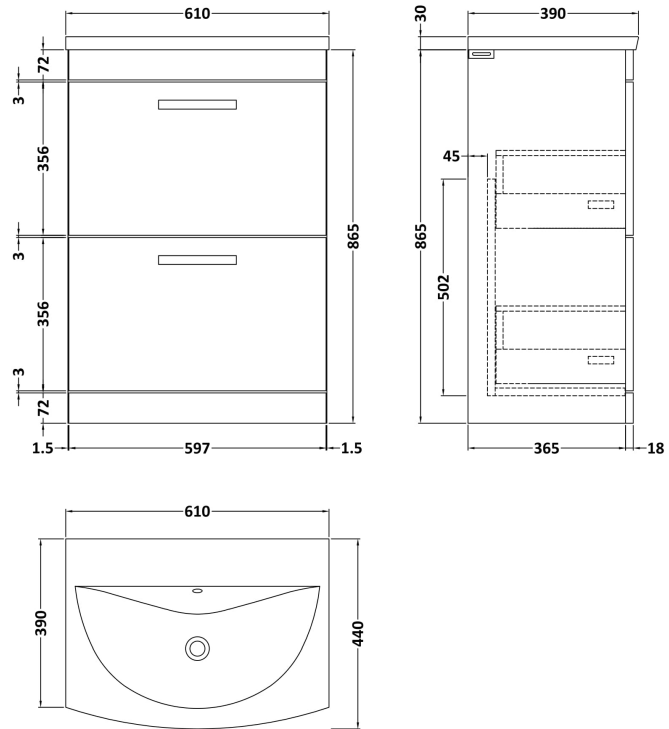

Sales Code: ATH034G

Description: 600 Fs 2-Drawer Vanity & Basin 4

Packaging Details

Barcode: 5056462621838

Sales Code: MOE133

Description: 600 Floor Standing 2-Drawer Basin Unit

Product Dimensions

Height (mm):	865
Width (mm):	600
Depth (mm):	383
Nett Weight (kg):	26

Packaging Dimensions

Height (mm):	885
Width (mm):	620
Depth (mm):	405
Gross Weight (kg):	26.5

Packaging Data

Box Colour:	Brown Cardboard Box - Printed
Box Qty:	0
Label Size:	0 x 0
Label Colour:	White Label
Label Qty:	2

Sales Code: MWD160

Description: 600 Worktop (605X390x18mm)

Product Dimensions

Height (mm):	18
Width (mm):	605
Depth (mm):	390
Nett Weight (kg):	2.5

Packaging Dimensions

Height (mm):	25
Width (mm):	625
Depth (mm):	410
Gross Weight (kg):	3

Sales Code: NVM003

Description: Minimalist Basin 600mm

Product Dimensions

Height (mm):	170
Width (mm):	600
Depth (mm):	390
Nett Weight (kg):	10.76

Packaging Dimensions

Height (mm):	200
Width (mm):	400
Depth (mm):	620
Gross Weight (kg):	10.76