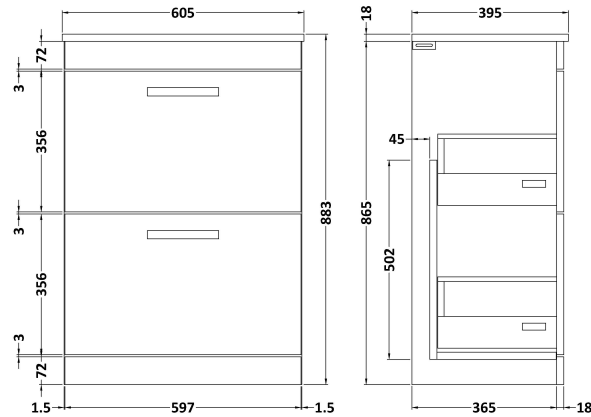

Sales Code: ATH034B

Description: 600 Fs 2-Drawer Vanity & Basin 2

Packaging Details

Barcode: 5056211800255