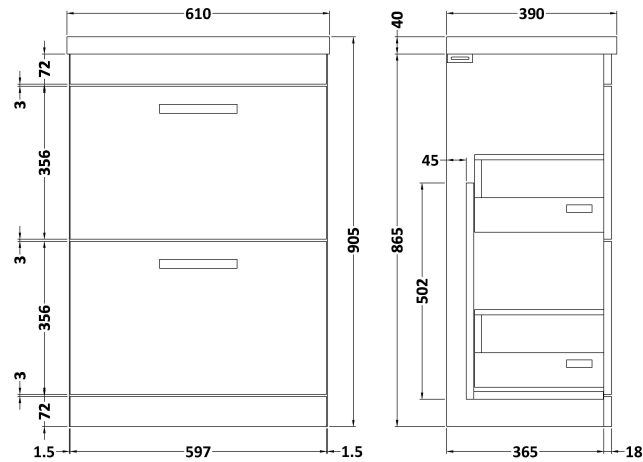

Sales Code: ATH034A

Description: 600 Fs 2-Drawer Vanity & Basin 1

Packaging Details

Barcode: 5055275899533