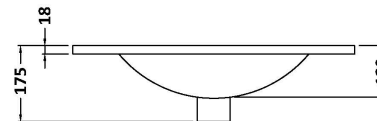

Sales Code: MWD160

Description: 600 Worktop (605X390x18mm)

Product Dimensions

Height (mm):	18
Width (mm):	605
Depth (mm):	390
Nett Weight (kg):	2.5

Packaging Dimensions

Height (mm):	25
Width (mm):	625
Depth (mm):	410
Gross Weight (kg):	3

Packaging Data

Box Colour:	Brown Cardboard Box - Printed
Box Qty:	1
Label Size:	100 x 50
Label Colour:	Not Applicable
Label Qty:	0

Outer Box Dimensions (If Applicable)

Height (mm):	
Width (mm):	
Depth (mm):	
Gross Weight (kg):	
Barcode:	5055275826263

Sales Code: NVM003

Description: Minimalist Basin 600mm

Product Dimensions

Height (mm):	170
Width (mm):	600
Depth (mm):	390
Nett Weight (kg):	10.76

Packaging Dimensions

Height (mm):	200
Width (mm):	400
Depth (mm):	620
Gross Weight (kg):	10.76