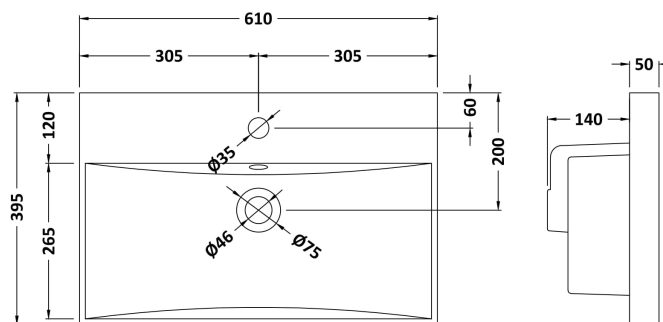

Sales Code: MWD160

Description: 600 Worktop (605X390x18mm)

Product Dimensions

Height (mm):	18
Width (mm):	605
Depth (mm):	390
Nett Weight (kg):	2.5

Packaging Dimensions

Height (mm):	25
Width (mm):	625
Depth (mm):	410
Gross Weight (kg):	3

Product Dimensions

Height (mm):	180
Width (mm):	610
Depth (mm):	390
Nett Weight (kg):	11

Packaging Dimensions

Height (mm):	200
Width (mm):	410
Depth (mm):	630
Gross Weight (kg):	11

Packaging Data

Box Colour:	Brown Cardboard Box - Printed
Box Qty:	1
Label Size:	100 x 50
Label Colour:	White Label
Label Qty:	2

Outer Box Dimensions (If Applicable)

Height (mm):	
Width (mm):	
Depth (mm):	
Gross Weight (kg):	
Barcode:	5055369043415

Product Details

Country of Origin:	China
Fitting Instruction:	No
Certification:	CE: No WRAS: N/A WRAS No: N/A
Product Material:	Vitreous China
Fixing Supplied:	No

Sales Code: NVM033

Description: 600 Thin Edged Basin 1Th

Product Dimensions

Height (mm):	170
Width (mm):	610
Depth (mm):	395
Nett Weight (kg):	11

Packaging Dimensions

Height (mm):	190
Width (mm):	630
Depth (mm):	415
Gross Weight (kg):	11.5