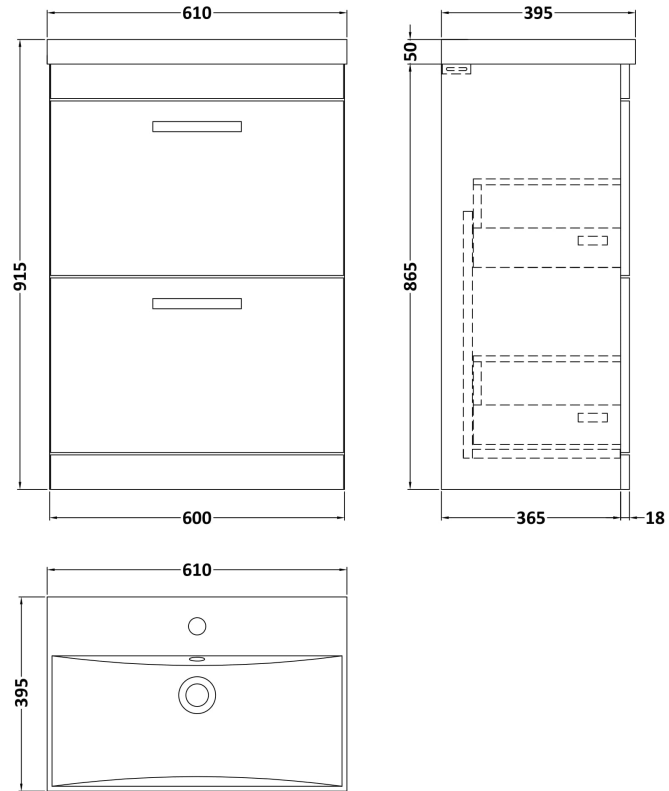

Sales Code: ATH034D

Description: 600 Fs 2-Drawer Vanity & Basin 3

Packaging Details

Barcode: 5056211863991