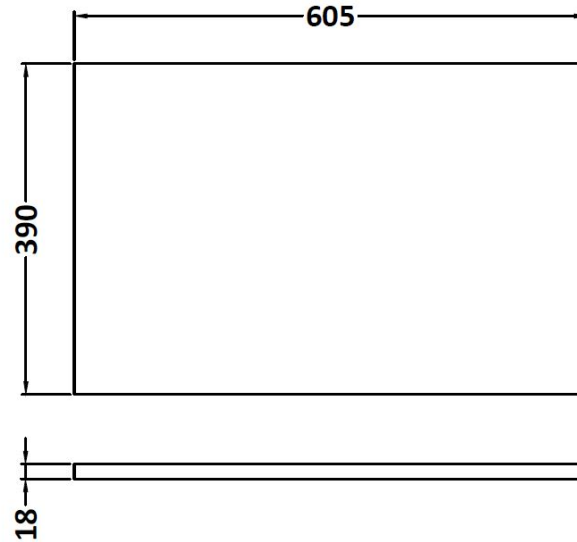

Packaging Dimensions

Height (mm):	885
Width (mm):	620
Depth (mm):	405
Gross Weight (kg):	26.5

Packaging Data

Box Colour:	Brown Cardboard Box - Printed
Box Qty:	0
Label Size:	0 x 0
Label Colour:	White Label
Label Qty:	2

Outer Box Dimensions (If Applicable)

Height (mm):	
Width (mm):	
Depth (mm):	
Gross Weight (kg):	
Barcode:	5055275880647

Product Details

Country of Origin:	China
Fitting Instruction:	No
CE Certification:	N/A
FSC Certified Materials:	Yes
Colour:	Gloss White
Construction Method:	Cam & Wood Dowel
Construction Type:	Rigid
Cabinet Finish:	MFC Painted Gloss
Fascia Finish:	Mdf Painted Gloss
Cabinet Thickness (mm):	16
Fascia Thickness (mm):	18
Drawer Included:	Yes
Drawer Type:	80mm High Metal S/C Inc Galler
No of Shelves:	0
Hinge Type:	Not Applicable
Hinge Included:	Not Applicable
Adjustable Legs:	No, Not Required
Fixings Included:	Yes
Handle Style:	Contemporary
Waste Shroud:	Yes
Handle Included:	Yes, Supplied
Handle Type:	D-Shape

Sales Code: MWD160

Description: 600 Worktop (605X390x18mm)

Product Dimensions

Height (mm):	18
Width (mm):	605
Depth (mm):	390
Nett Weight (kg):	2.5

Packaging Dimensions

Height (mm):	25
Width (mm):	625
Depth (mm):	410
Gross Weight (kg):	3

Sales Code: NVM003

Description: Minimalist Basin 600mm

Product Dimensions

Height (mm):	170
Width (mm):	600
Depth (mm):	390
Nett Weight (kg):	10.76

Packaging Dimensions

Height (mm):	200
Width (mm):	400
Depth (mm):	620
Gross Weight (kg):	10.76