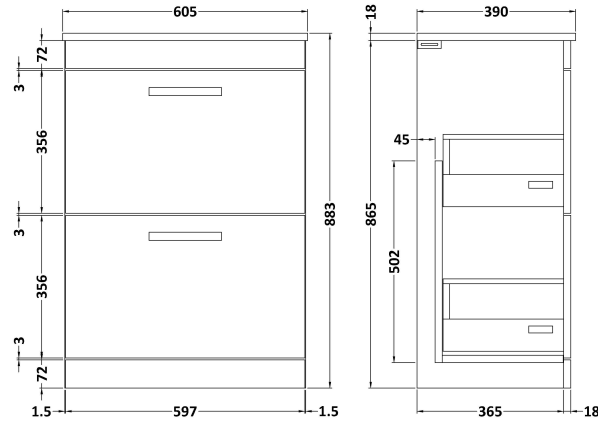

Sales Code: ATH034W

Description: 600 Fs 2-Drawer Vanity & Worktop

Packaging Details

Barcode: 5056211801597