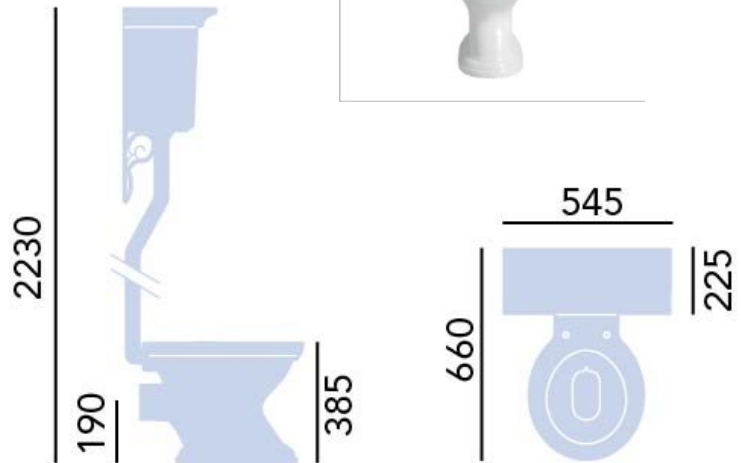

Dorchester

High-Level WC & Cistern

Product Specification

Product Codes:	PVEW00 (Pan) PVEW02F (Cistern) CC01 (Chrome Flush Pack) CA01 (Vintage Gold Flush Pack) CKVEW00 (Coupling Kit)
Finish:	White
Product Type:	Traditional
Construction:	Vitreous China
Dimensions for Fitting:	2230 (H) mm, 545 (W) mm, 660 (D) mm
Flush Volume:	4.5 Litres

Additional Information

- Lifetime Guarantee
- Compatible with all Heritage WC Seats
- Use with High Level Flush Pack, which includes brackets and chain pull handle
- High Level Coupling Kit also available
- Fittings included with Cistern
- Shortening the length of the flush pipe may affect the efficiency of the flush
- Vitreous China Manufactured to: BSEN31:1999
BSI 188:1974
BS3402:1969