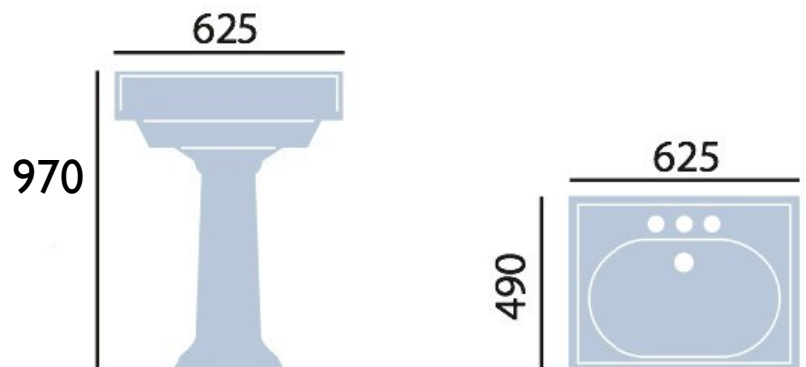

Additional Information

- Lifetime Guarantee
- Can only be used with the pedestal
- 2 and 3 Taphole options available
- Vitreous China Manufactured to: BSEN31:1999
  BS1188:1974
  BS3402:1969