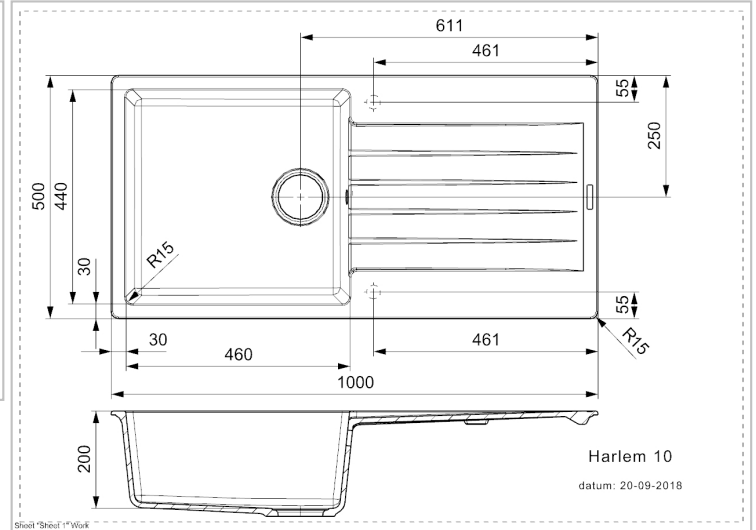

REGINOX

Harlem 10 Pure White

Additional Information

Depth	200 mm
SKU	R31247
Outlet	3.5" outlet
Cabinet size	600 mm
Type sink	Sinks with drainer
Size sink	460 x 440mm
Total dimension	1000 x 500 mm
Installation method	Inset
Packaging	Box