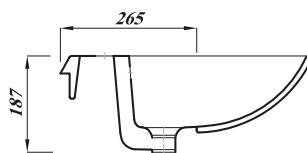

CLEO 55CM ROUND 1TH SEMI-RECESSED BASIN

*Tap not included

Product Code	CLE55RDSRBA1
Weight (Kg)	14.1
Material	Vitreous China
Tap holes	1
Fixings	Not included
Extras	Bottle Trap - BOTRAPCH

Key features:

- CE Compliant
- Chrome effect overflow ring
- Internal overflow
- Thin lipped design
- Lifetime ceramic guarantee*

Description:

These thin lipped round modern designed basins are made using the latest fireclay technology, our designers have hand crafted beautiful basins with smooth lines and sharp minimal profiles. Fits into 30cm depth furniture.

All dimensions are approximate and subject to normal ceramic variation. Although every effort is made not to change the above product specification, Lecico reserve the right to do so without prior notification if necessary. Full information on guarantees available upon request.