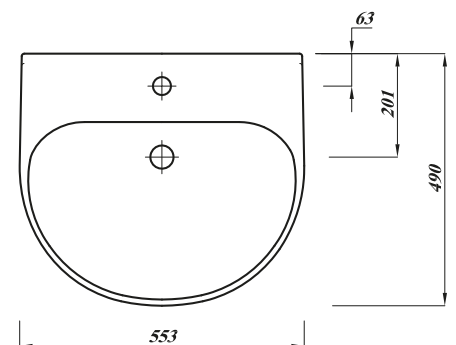

CLEO 55CM ROUND 1TH SEMI-RECESSED BASIN

*Tap not included

Product Code	CLE55RDSRBA1
Weight (Kg)	14.1
Material	Vitreous China
Tap holes	1
Fixings	Not included
Extras	Bottle Trap - BOTRAPCH

Key features:

- CE Compliant
- Chrome effect overflow ring
- Internal overflow
- Thin lipped design
- Lifetime ceramic guarantee*

Description:

These thin lipped round modern designed basins are made using the latest fireclay technology, our designers have hand crafted beautiful basins with smooth lines and sharp minimal profiles. Fits into 30cm depth furniture.

All dimensions are approximate and subject to normal ceramic variation. Although every effort is made not to change the above product specification, Lecico reserve the right to do so without prior notification if necessary. Full information on guarantees available upon request.