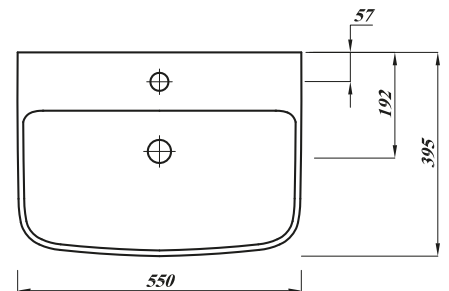

CLEO 55CM SQUARE 1TH SEMI-RECESSED BASIN

*Unit not included

Product Code	CLE55SQRBA1
Weight (Kg)	14.3
Material	Vitreous China
Tap holes	1
Fixings	Includes Basin Fixing Clips
Extras	Bottle Trap - BOTRAPCH

Key features:

- CE Compliant
- Chrome effect overflow ring
- Internal overflow
- Thin lipped design
- Lifetime ceramic guarantee*

Description:

These thin lipped modern designed basins are made using the latest technology, our designers have hand-crafted beautiful basins with smooth lines and sharp minimal profiles. Fits into 30cm depth furniture.

All dimensions are approximate and subject to normal ceramic variation. Although every effort is made not to change the above product specification, Lecico reserve the right to do so without prior notification if necessary. *Against manufacturers defects. Full information on guarantees available upon request.