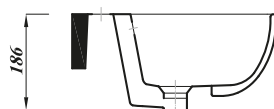

CLEO 55CM SQUARE 1TH SEMI-RECESSED BASIN

*Unit not included

Product Code	CLE55SQRBA1
Weight (Kg)	14.3
Material	Vitreous China
Tap holes	1
Fixings	Includes Basin Fixing Clips
Extras	Bottle Trap - BOTRAPCH

Key features:

- CE Compliant
- Chrome effect overflow ring
- Internal overflow
- Thin lipped design
- Lifetime ceramic guarantee*

Description:

These thin lipped modern designed basins are made using the latest technology, our designers have hand-crafted beautiful basins with smooth lines and sharp minimal profiles. Fits into 30cm depth furniture.

All dimensions are approximate and subject to normal ceramic variation. Although every effort is made not to change the above product specification, Lecico reserve the right to do so without prior notification if necessary. *Against manufacturers defects. Full information on guarantees available upon request.