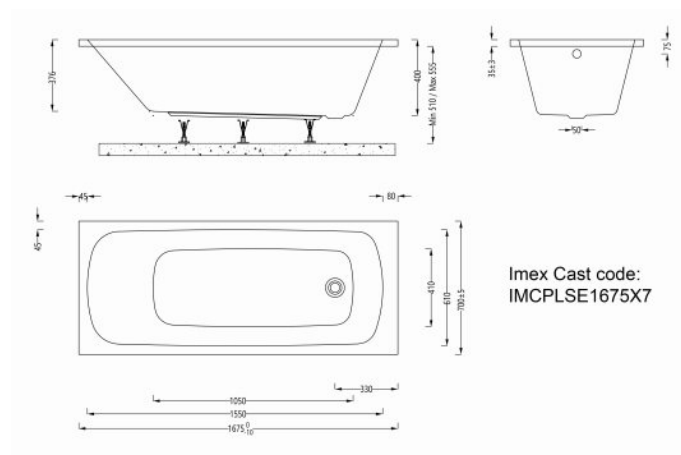

Imex Cast Reinforced Platto 1675x700 Single Ended Bath

Range: Wave
Type: Single Ended
Weight: TBC

Code: IMCPLSE1675X7
Guarantee: 25 years
Capacity: 175 litres

Features

- Adjustable leg system.
- Sprayed fibreglass and resin fully encapsulates the easy to clean acrylic skin, base board and the under-rim timber frame.
- Hand finished & packed in our UK factory