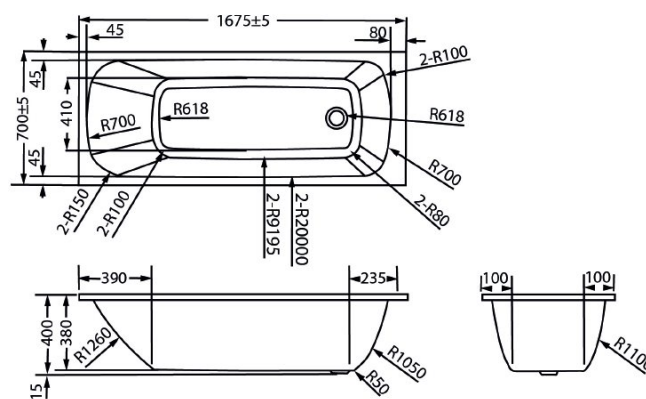

Imex Premiercast Multi layer Reinforced Platto 1675x700 Single Ended Bath

Range: Platto
Type: Single Ended
Weight: 22kg (exc. leg pack)

Code: IMPPLSE1675X7
Guarantee: 25 years
Capacity: 175 litres

Features

- Adjustable leg system.
- Solid core reinforcement for rigidity & strength.
- 7 layers of bonded fibreglass core matting.
- Multilayer core construction keeps water hotter for longer.
- Hand finished & packed in our UK factory