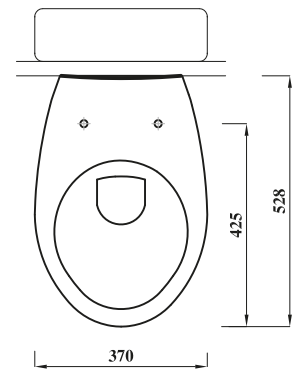

CLEO BACK TO WALL PAN

Shown: Back to wall WC, soft close seat and WC unit:
CLERDBTWPA - CLESTSCRDBTW - CLEWCUGW

Product Code	CLERDBTWPA
Outlet	Horizontal
Weight (Kg)	19.8
Fixing kit included	Yes
Material	Vitreous China
Flushing Volume (Ltr)	6/4ltr standard / Adjustable down to 4/2.6ltr
Suitable Lever Cisterns	BTWLEVCI - BTWPHACI
Suitable PB Cisterns	BTWPBCI - BTWCOMPACT2
Suitable Soft close seat	CLESTSCRDBTW

Key features:

- UKCA compliant
- Space saving design
- Lifetime ceramic guarantee*

Description:

Fill even the smallest space with lots of style. Its clean lines make it a stylish yet practical option when space is at a premium. This pan retains full usability despite its compact dimensions of just 614mm in depth.

Special notes

Pan fixes to floor using side fixing bracket supplied with pan.

All dimensions are approximate and subject to normal ceramic variation. Although every effort is made not to change the above product specification, Lecico reserve the right to do so without prior notification if necessary. *Against manufacturers defects. Full information on guarantees available upon request.