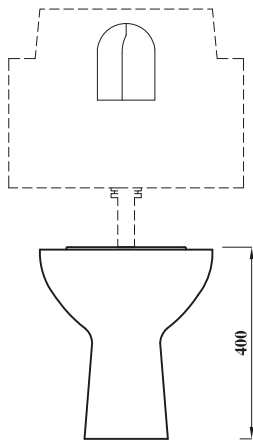

CLEO BACK TO WALL PAN

Shown: Back to wall WC, soft close seat and WC unit:
CLERDBTWPA - CLESTSCRDBTW - CLEWCUGW

Product Code	CLERDBTWPA
Outlet	Horizontal
Weight (Kg)	19.8
Fixing kit included	Yes
Material	Vitreous China
Flushing Volume (Ltr)	6/4ltr standard / Adjustable down to 4/2.6ltr
Suitable Lever Cisterns	BTWLEVCI - BTWPHACI
Suitable PB Cisterns	BTWPBCI - BTWCOMPACT2
Suitable Soft close seat	CLESTSCRDBTW

Key features:

- UKCA compliant
- Space saving design
- Lifetime ceramic guarantee*

Description:

Fill even the smallest space with lots of style. Its clean lines make it a stylish yet practical option when space is at a premium. This pan retains full usability despite its compact dimensions of just 614mm in depth.

Special notes

Pan fixes to floor using side fixing bracket supplied with pan.

All dimensions are approximate and subject to normal ceramic variation. Although every effort is made not to change the above product specification, Lecico reserve the right to do so without prior notification if necessary. *Against manufacturers defects. Full information on guarantees available upon request.