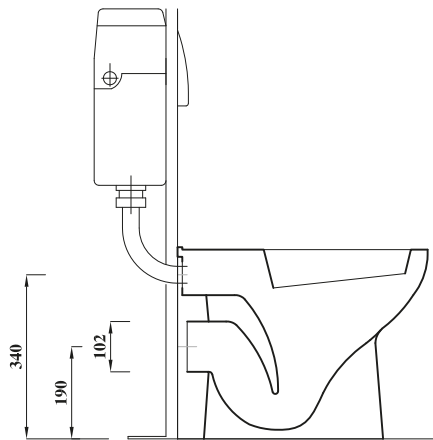

CLEO BACK TO WALL PAN

Shown: Back to wall WC, soft close seat and WC unit:
CLERDBTWPA - CLESTSCRDBTW - CLEWCUGW

Product Code	CLERDBTWPA
Outlet	Horizontal
Weight (Kg)	19.8
Fixing kit included	Yes
Material	Vitreous China
Flushing Volume (Ltr)	6/4ltr standard / Adjustable down to 4/2.6ltr
Suitable Lever Cisterns	BTWLEVCI - BTWPHACI
Suitable PB Cisterns	BTWPBCI - BTWCOMPACT2
Suitable Soft close seat	CLESTSCRDBTW

Key features:

- UKCA compliant
- Space saving design
- Lifetime ceramic guarantee*

Description:

Fill even the smallest space with lots of style. Its clean lines make it a stylish yet practical option when space is at a premium. This pan retains full usability despite its compact dimensions of just 614mm in depth.

Special notes

Pan fixes to floor using side fixing bracket supplied with pan.

All dimensions are approximate and subject to normal ceramic variation. Although every effort is made not to change the above product specification, Lecico reserve the right to do so without prior notification if necessary. *Against manufacturers defects. Full information on guarantees available upon request.