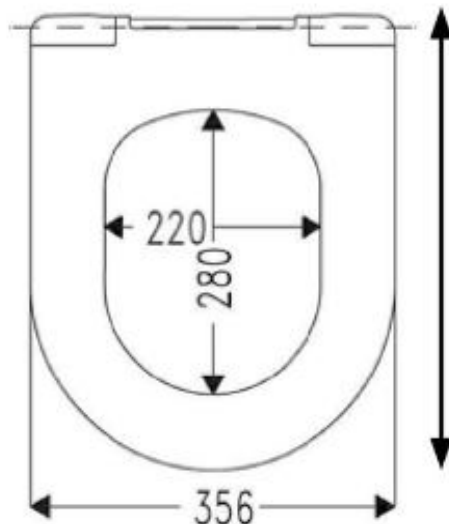

CLEO SOFT CLOSE SEAT BTW PAN

Product Code	CLESTSCRDBTW
Weight (Kg)	2.2
Material	Plastic
Soft close	Yes
Colour	White
Fixing	Top Fix

Key features:

- 5 Year guarantee on soft close seats
- Soft close hinge is gel filled for smoother close
- CE compliant

Description:

Made from highly durable thermoset plastic.

All dimensions are approximate and subject to normal ceramic variation. Although every effort is made not to change the above product specification, Lecico reserve the right to do so without prior notification if necessary. *Against manufacturers defects. Full information on guarantees available upon request.