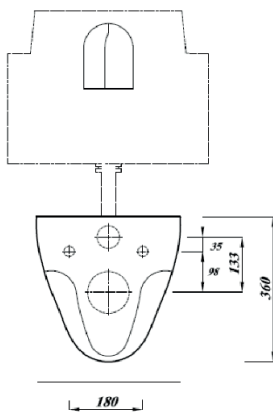

CLEO SQUARE WALL HUNG PAN

Product Code	CLESQWHPA
Outlet	Horizontal
Weight (Kg)	15.6
Fixing kit included	Yes
Material	Vitreous China
Flushing Volume (Ltr)	6/4ltr and 4/2.6ltr
Suitable Soft close Seat	CLESTSCSQWH
Tall cistern frame	FRAMELSIAM2PT
Short cistern frame	FRAMATPRO790

Key features:

- CE Compliant
- Modern square shape
- Lifetime ceramic guarantee*

Description:

Clean simple lines not only look strikingly modern, they're just so much easier to keep clean. No nooks and crannies to hide the dirt which is a great benefit. This square wall hung pan would fit perfectly into a home or into a hotel.

All dimensions are approximate and subject to normal ceramic variation. Although every effort is made not to change the above product specification, Lecico reserve the right to do so without prior notification if necessary. *Against manufacturers defects. Full information on guarantees available upon request.