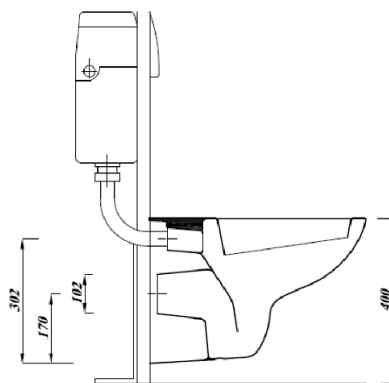

CLEO SQUARE WALL HUNG PAN

Product Code	CLESQWHPA
Outlet	Horizontal
Weight (Kg)	15.6
Fixing kit included	Yes
Material	Vitreous China
Flushing Volume (Ltr)	6/4ltr and 4/2.6ltr
Suitable Soft close Seat	CLESTSCSQWH
Tall cistern frame	FRAMELSIAM2PT
Short cistern frame	FRAMATPRO790

Key features:

- CE Compliant
- Modern square shape
- Lifetime ceramic guarantee*

Description:

Clean simple lines not only look strikingly modern, they're just so much easier to keep clean. No nooks and crannies to hide the dirt which is a great benefit. This square wall hung pan would fit perfectly into a home or into a hotel.

All dimensions are approximate and subject to normal ceramic variation. Although every effort is made not to change the above product specification, Lecico reserve the right to do so without prior notification if necessary. *Against manufacturers defects. Full information on guarantees available upon request.