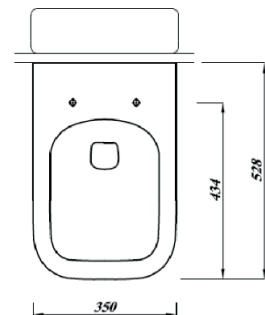

CLEO SQUARE WALL HUNG PAN

Product Code	CLESQWHPA
Outlet	Horizontal
Weight (Kg)	15.6
Fixing kit included	Yes
Material	Vitreous China
Flushing Volume (Ltr)	6/4ltr and 4/2.6ltr
Suitable Soft close Seat	CLESTSCSQWH
Tall cistern frame	FRAMELSIAM2PT
Short cistern frame	FRAMATPRO790

All dimensions are approximate and subject to normal ceramic variation. Although every effort is made not to change the above product specification, Lecico reserve the right to do so without prior notification if necessary. *Against manufacturers defects. Full information on guarantees available upon request.