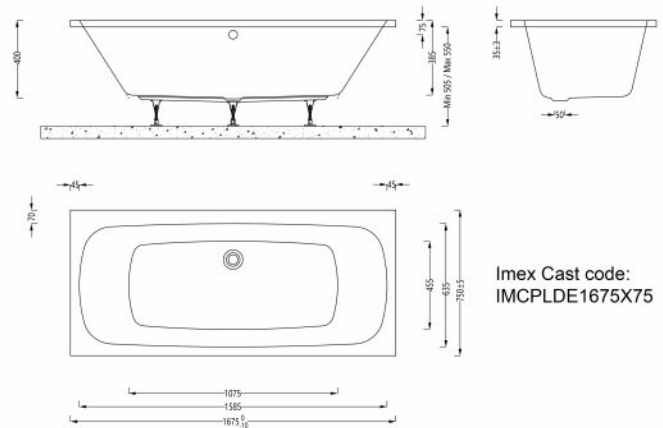

# Imex Cast Reinforced Platto 1675x750 Double Ended Bath

Range: Platto  
Type: Double Ended  
Weight: TBC

Code: IMCPLDE1675X75  
Guarantee: 25 years  
Capacity: 185 litres