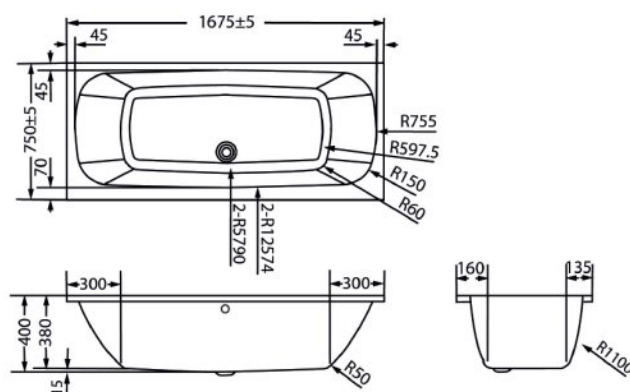

Imex Premiercast Multi layer Reinforced Platto 1675x750 Double Ended Bath

Range: Platto
 Type: Double Ended
 Weight: 24kg (exc. leg pack)

Code: IMPLDE1675X75
 Guarantee: 25 years
 Capacity: 185 litres

Features

- Adjustable leg system.
- Solid core reinforcement for rigidity & strength.
- 7 layers of bonded fibreglass core matting.
- Multilayer core construction keeps water hotter for longer.
- Hand finished & packed in our UK factory