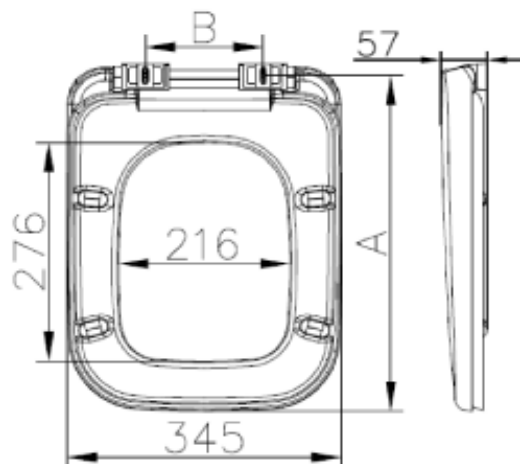

CLEO SQUARE SOFT CLOSE SEAT (WALL HUNG & CC WC PAN)

Product Code	CLESTSCSQWH
Weight (Kg)	2.36
Material	Plastic
Soft close	Yes
Colour	White
Fixing	Top Fix

Key features:

- 5 Year guarantee on soft close seats
- Soft close hinge is gel filled for smoother close
- UKCA compliant

Description:

Made from highly durable plastic, making it hard wearing and scratch resistant. It is easy to clean with its lift off design.

A: 426 mm

All dimensions are approximate and subject to normal ceramic variation. Although every effort is made not to change the above product specification, Lecico reserve the right to do so without prior notification if necessary. *Against manufacturers defects. Full information on guarantees available upon request.