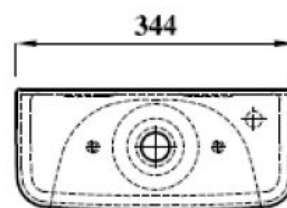

## CLEO PUSH BUTTON CISTERN FOR STANDARD HEIGHT CC PANS

<b>Product Code</b>	<b>CLEWHCCPCI</b>
<b>Flushing Volume (Ltr)</b>	6/4 Standard Adjustable down to 4/2.6
<b>Weight (Kg)</b>	9.56
<b>Cistern fittings included</b>	Yes
<b>Pre-installed/Bagged</b>	Pre-installed
<b>Material</b>	Vitreous China
<b>Flushing Mechanism</b>	Dual Flush Push Button
<b>Inlet</b>	RH Bottom Inlet

### Description:

Fill even the smallest space with lots of style. Its clean lines make it stylish yet practical option when space is at a premium.

All dimensions are approximate and subject to normal ceramic variation. Although every effort is made not to change the above product specification, Lecico reserve the right to do so without prior notification if necessary.  
\*Against manufacturers defects. Full information on guarantees available upon request.