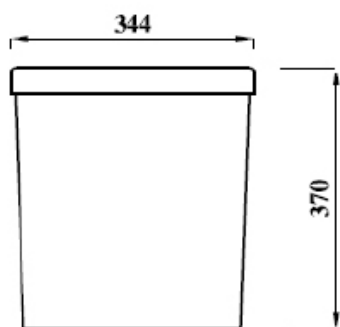

## CLEO PUSH BUTTON CISTERN FOR STANDARD HEIGHT CC PANS

<b>Product Code</b>	<b>CLEWHCCPCI</b>
<b>Flushing Volume (Ltr)</b>	6/4 Standard Adjustable down to 4/2.6
<b>Weight (Kg)</b>	9.56
<b>Cistern fittings included</b>	Yes
<b>Pre-installed/Bagged</b>	Pre-installed
<b>Material</b>	Vitreous China
<b>Flushing Mechanism</b>	Dual Flush Push Button
<b>Inlet</b>	RH Bottom Inlet

### Description:

Fill even the smallest space with lots of style. Its clean lines make it stylish yet practical option when space is at a premium.

All dimensions are approximate and subject to normal ceramic variation. Although every effort is made not to change the above product specification, Lecico reserve the right to do so without prior notification if necessary.  
\*Against manufacturers defects. Full information on guarantees available upon request.