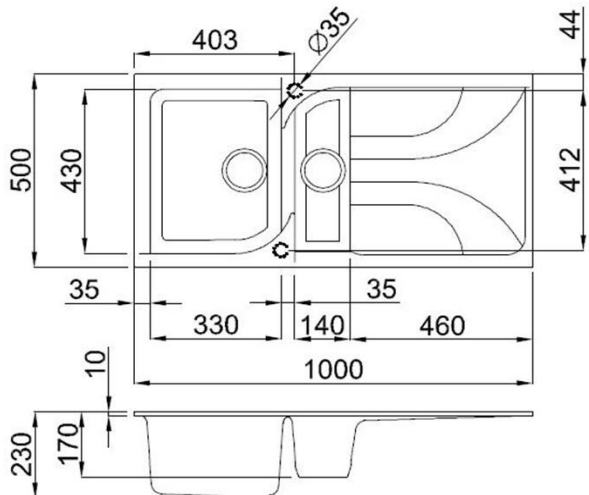

Technical Specification Sheet

EGO 475

LME475 / LGE475

Bowl & half granite sink with drainer

REGINOX

Specification

Material	Granitek
Finish	Matt / Metal
Colours	Black / Titanium (Metal) White / Cream (Matt)
No. of bowls	1.5
Fitting Method	Inset Only
Handing Options	Reversible
Cabinet Size (mm)	600
Overall Length (mm)	1000
Overall Width (mm)	500
Main Bowl Length (mm)	330
Main Bowl Width (mm)	430
Main Bowl Depth (mm)	230
Second Bowl Length (mm)	140
Second Bowl Width (mm)	430
Second Bowl Depth (mm)	170
Tap Hole Size (mm)	35 (Pre-drilled under sink)
Tap Hole Instructions	Drill out using diamond core drill piece
Waste Kit Included (Yes/No)	Yes
Clips & Seals Included (Yes/No)	Yes
Waste Size (mm)	90
Waste Kit Code	
Clips & Seals Code	N/A
Overflow Location	In main bowl
Cut Out Length (mm)	980
Cut Out Width (mm)	485
Product Weight (kg)	17.3
Packed Weight (kg)	20
Packed Dimensions (mm)	1055 x 560 x 290
EAN number	Black - 8032557951315 Titanium - 8032557951339 Cream - 8031873045753 White - 8031873045746