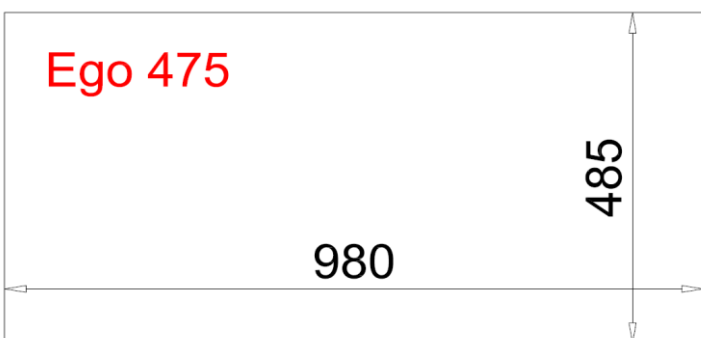

Technical Specification Sheet

EGO 475

LME475 / LGE475

Bowl & half granite sink with drainer

REGINOX

Specification

Material	Granitek
Finish	Matt / Metal
Colours	Black / Titanium (Metal) White / Cream (Matt)
No. of bowls	1.5
Fitting Method	Inset Only
Handing Options	Reversible
Cabinet Size (mm)	600
Overall Length (mm)	1000
Overall Width (mm)	500
Main Bowl Length (mm)	330
Main Bowl Width (mm)	430
Main Bowl Depth (mm)	230
Second Bowl Length (mm)	140
Second Bowl Width (mm)	430
Second Bowl Depth (mm)	170
Tap Hole Size (mm)	35 (Pre-drilled under sink)
Tap Hole Instructions	Drill out using diamond core drill piece
Waste Kit Included (Yes/No)	Yes
Clips & Seals Included (Yes/No)	Yes
Waste Size (mm)	90
Waste Kit Code	
Clips & Seals Code	N/A
Overflow Location	In main bowl
Cut Out Length (mm)	980
Cut Out Width (mm)	485
Product Weight (kg)	17.3
Packed Weight (kg)	20
Packed Dimensions (mm)	1055 x 560 x 290
EAN number	Black - 8032557951315 Titanium - 8032557951339 Cream - 8031873045753 White - 8031873045746