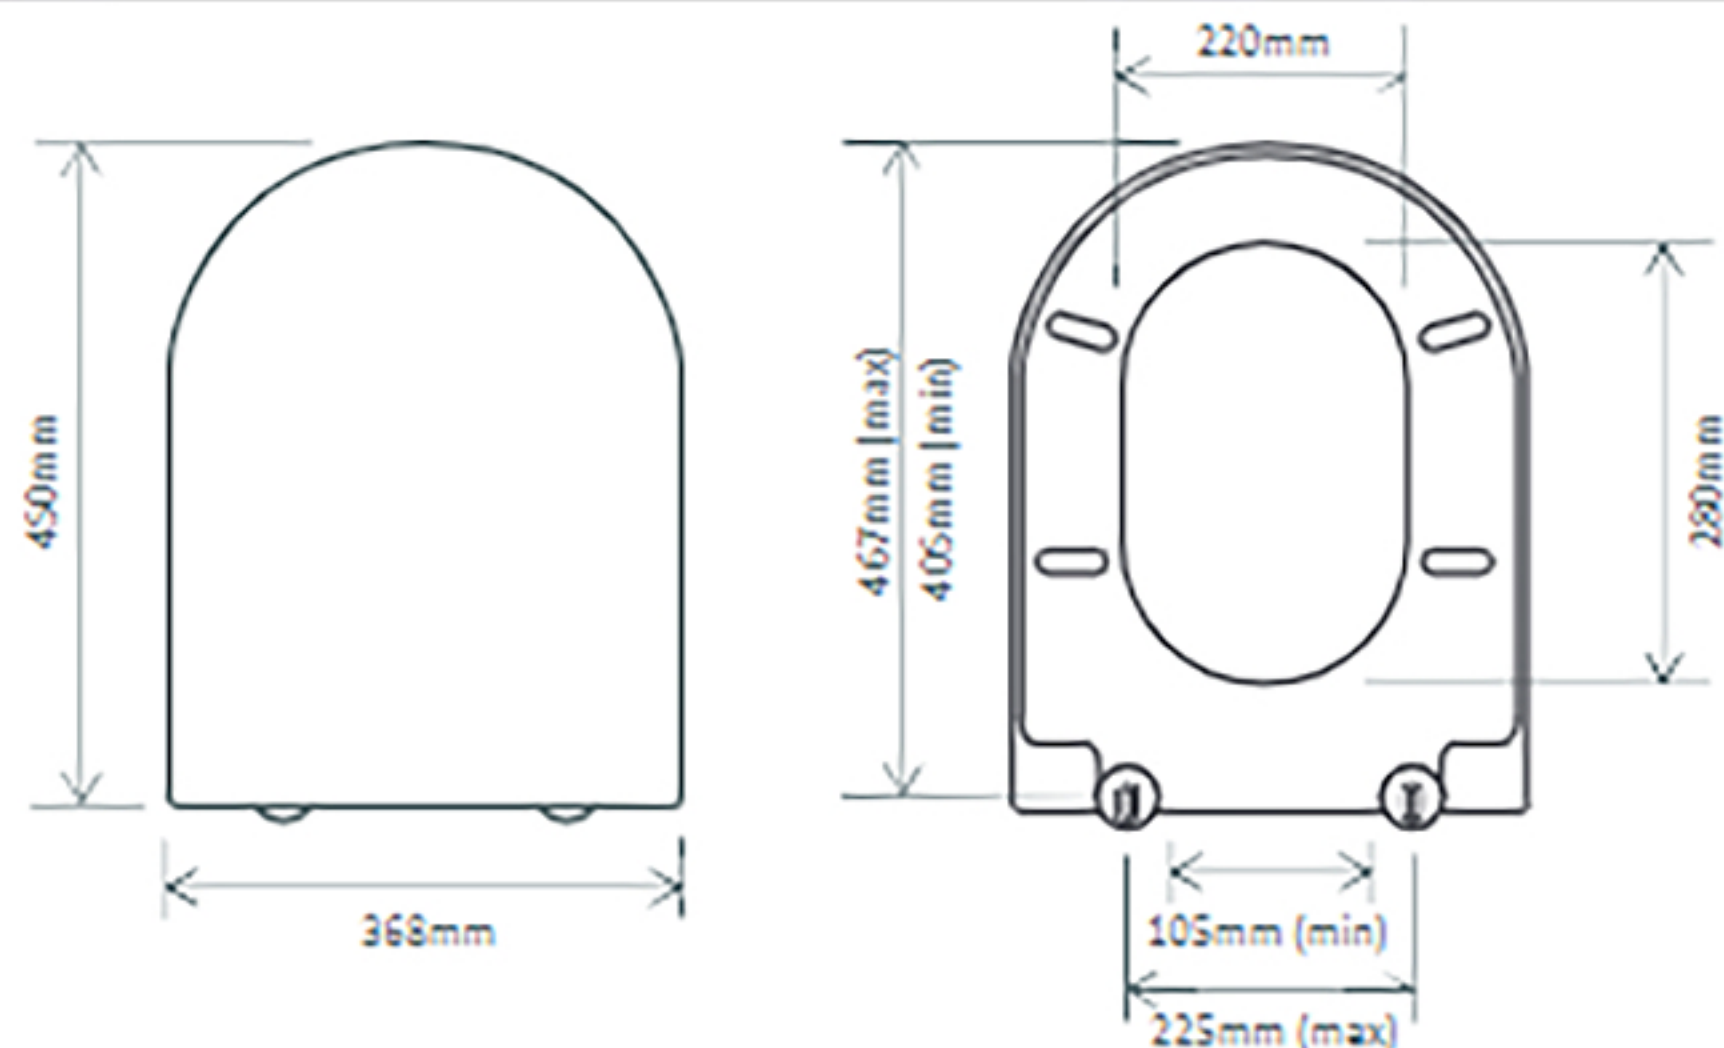

## Note Slim Toilet Seat - NSLSCTS

# ROPER RHODES®

No.	Description	Code	Fixings Included
1	Slim Toilet Seat	NSLSCTS	Yes

### Dimensions - NSLSCTS

\*Dimensions are subject to change, customers are advised to measure actual product before commencing installation.  
 \*\*Fixing point dimensions are for guidance only/the positions of wall fixing must be checked when product is received.