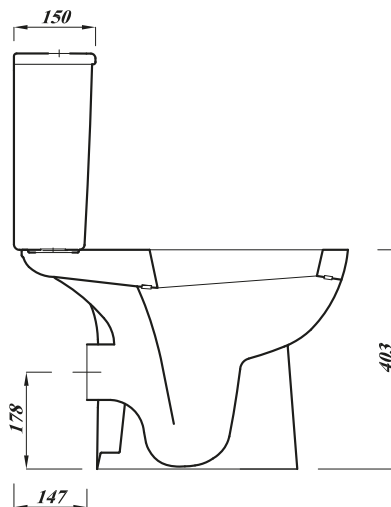

CLEO ROUND STANDARD HEIGHT CC PAN

Product Code	CLERDCCPA
Outlet	Horizontal
Weight (Kg)	18.5
Fixing kit included	Yes
Material	Vitreous China
Suitable Cistern & Soft Close Seat	CLEWHCCPCI- CLESTSCRDCC
Flushing Volume (Ltr)	6/4ltr standard / Adjustable down to 4/2.6ltr

Key features:

- UKCA compliant
- Space saving design
- Water saving design
- Lifetime ceramic guarantee*

Description:

Fill even the smallest space with lots of style. Its clean lines make it a stylish yet practical option when space is at a premium. This pan retains full usability despite its compact dimensions of just 614mm in depth.

Special notes

Pan fixes to floor using side fixing bracket supplied with pan.

All dimensions are approximate and subject to normal ceramic variation. Although every effort is made not to change the above product specification, Lecico reserve the right to do so without prior notification if necessary. *Against manufacturers defects. Full information on guarantees available upon request.