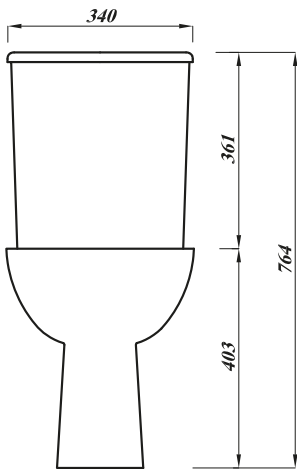

CLEO ROUND STANDARD HEIGHT CC PAN

Product Code	CLERDCCPA
Outlet	Horizontal
Weight (Kg)	18.5
Fixing kit included	Yes
Material	Vitreous China
Suitable Cistern & Soft Close Seat	CLEWHCCPCI- CLESTSCRDCC
Flushing Volume (Ltr)	6/4ltr standard / Adjustable down to 4/2.6ltr

Key features:

- UKCA compliant
- Space saving design
- Water saving design
- Lifetime ceramic guarantee*

Description:

Fill even the smallest space with lots of style. Its clean lines make it a stylish yet practical option when space is at a premium. This pan retains full usability despite its compact dimensions of just 614mm in depth.

Special notes

Pan fixes to floor using side fixing bracket supplied with pan.

All dimensions are approximate and subject to normal ceramic variation. Although every effort is made not to change the above product specification, Lecico reserve the right to do so without prior notification if necessary. *Against manufacturers defects. Full information on guarantees available upon request.