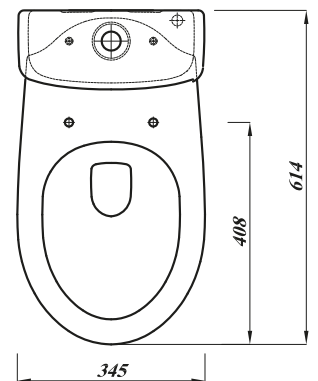

CLEO ROUND STANDARD HEIGHT CC PAN

Product Code	CLERDCCPA
Outlet	Horizontal
Weight (Kg)	18.5
Fixing kit included	Yes
Material	Vitreous China
Suitable Cistern & Soft Close Seat	CLEWHCCPCI- CLESTSCRDCC
Flushing Volume (Ltr)	6/4ltr standard / Adjustable down to 4/2.6ltr

Key features:

- UKCA compliant
- Space saving design
- Water saving design
- Lifetime ceramic guarantee*

Description:

Fill even the smallest space with lots of style. Its clean lines make it a stylish yet practical option when space is at a premium. This pan retains full usability despite its compact dimensions of just 614mm in depth.

Special notes

Pan fixes to floor using side fixing bracket supplied with pan.

All dimensions are approximate and subject to normal ceramic variation. Although every effort is made not to change the above product specification, Lecico reserve the right to do so without prior notification if necessary. *Against manufacturers defects. Full information on guarantees available upon request.