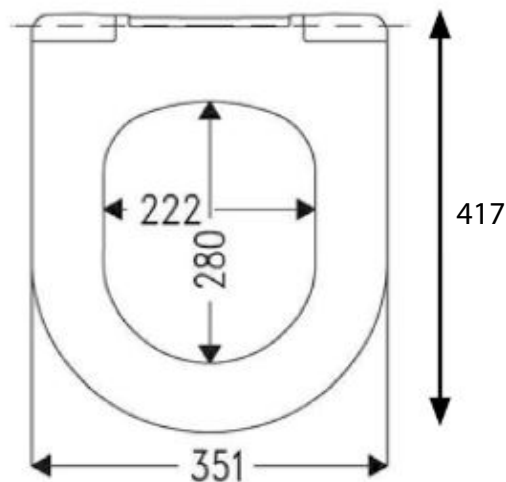

CLEO SOFT CLOSE SEAT ROUND CC PAN

Product Code	CLESTSCRDCC
Weight (Kg)	2.2
Material	Plastic
Soft close	Yes
Colour	White

Key features:

- 5 Year guarantee on soft close seats
- CE compliant

Description:

Made from highly durable thermo plastic, this seat is available with either a standard or soft close hinge. Its compact design is specifically designed to fit our short projection pans

All dimensions are approximate and subject to normal ceramic variation. Although every effort is made not to change the above product specification, Lecico reserve the right to do so without prior notification if necessary. *Against manufacturers defects. Full information on guarantees available upon request.