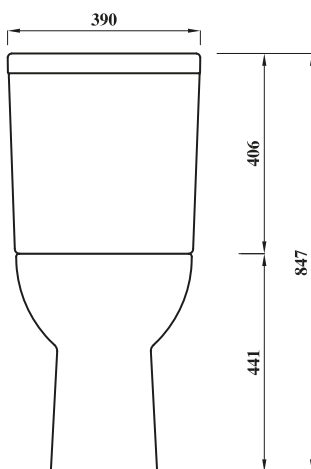

## CLEO ROUND COMFORT HEIGHT PAN

<b>Product Code</b>	<b>CLERDCOMCCPA</b>
<b>Outlet</b>	Horizontal
<b>Weight (Kg)</b>	19.9
<b>Fixing kit included</b>	No
<b>Material</b>	Vitreous China
<b>Flushing Volume (Ltr)</b>	6/4ltr standard / Adjustable down to 4/2.6ltr
<b>Suitable Cistern &amp; Skinny Soft Close Seat</b>	CLEWHCMFPCI - CLESTSCRDCHCC

### Description:

This comfort height round pan is a modern luxury toilet with an additional 50-60mm of height, making it more comfortable option. This pan is also short projection at just 615mm depth. Floor fixing not included, use code SFIX.

All dimensions are approximate and subject to normal ceramic variation. Although every effort is made not to change the above product specification, Lecico reserve the right to do so without prior notification if necessary. \*Against manufacturers defects. Full information on guarantees available upon request.