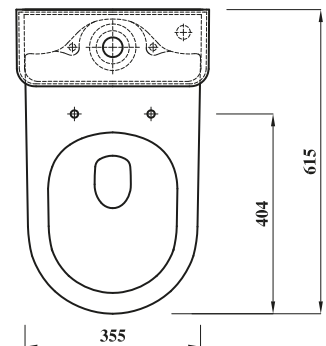

## CLEO ROUND COMFORT HEIGHT PAN

<b>Product Code</b>	<b>CLERDCOMCCPA</b>
<b>Outlet</b>	Horizontal
<b>Weight (Kg)</b>	19.9
<b>Fixing kit included</b>	No
<b>Material</b>	Vitreous China
<b>Flushing Volume (Ltr)</b>	6/4ltr standard / Adjustable down to 4/2.6ltr
<b>Suitable Cistern &amp; Skinny Soft Close Seat</b>	CLEWHCMFPCI - CLESTSCRDCHCC

### Description:

This comfort height round pan is a modern luxury toilet with an additional 50-60mm of height, making it more comfortable option. This pan is also short projection at just 615mm depth. Floor fixing not included, use code SFIX.

All dimensions are approximate and subject to normal ceramic variation. Although every effort is made not to change the above product specification, Lecico reserve the right to do so without prior notification if necessary. \*Against manufacturers defects. Full information on guarantees available upon request.