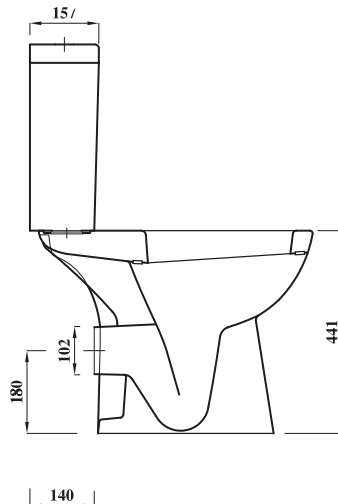

## CLEO ROUND COMFORT HEIGHT PAN

<b>Product Code</b>	<b>CLERDCOMCCPA</b>
<b>Outlet</b>	Horizontal
<b>Weight (Kg)</b>	19.9
<b>Fixing kit included</b>	No
<b>Material</b>	Vitreous China
<b>Flushing Volume (Ltr)</b>	6/4ltr standard / Adjustable down to 4/2.6ltr
<b>Suitable Cistern &amp; Skinny Soft Close Seat</b>	CLEWHCMFPCI - CLESTSCRDCHCC

### Description:

This comfort height round pan is a modern luxury toilet with an additional 50-60mm of height, making it more comfortable option. This pan is also short projection at just 615mm depth. Floor fixing not included, use code SFIX.

All dimensions are approximate and subject to normal ceramic variation. Although every effort is made not to change the above product specification, Lecico reserve the right to do so without prior notification if necessary. \*Against manufacturers defects. Full information on guarantees available upon request.