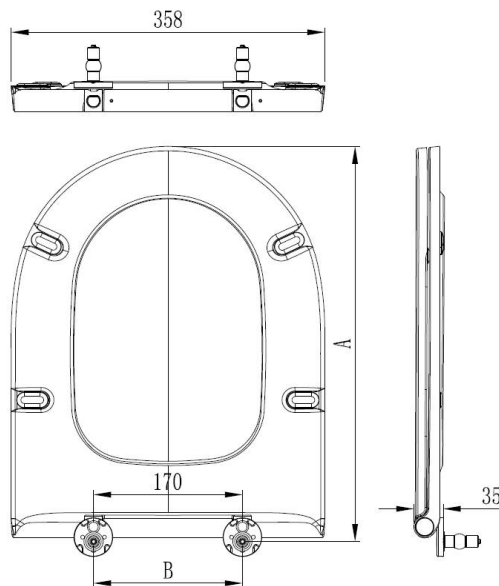

CLEO SOFT CLOSE SEAT FOR ROUND COMFORT HEIGHT CC PANS

Product Code	CLESTSCRDCHCC
Weight (Kg)	2.6
Material	Plastic
Soft close	Yes
Colour	White
Fixings	Top Fix

Key features:

- 5 year guarantee on soft close seats
- UKCA Compliant
- Quick release
- Slimline design

		A	B
B607400	B0204 81	435 ± 12	100-146
		435 ± 12	194-240
		400-423	170 ± 24
		447-470	170 ± 24

All dimensions are approximate and subject to normal ceramic variation. Although every effort is made not to change the above product specification, Lecico reserve the right to do so without prior notification if necessary. *Against manufacturers defects. Full information on guarantees available upon request.