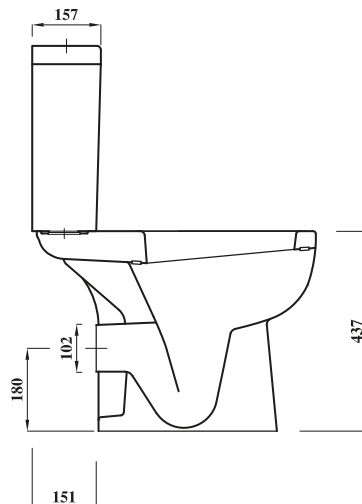

## CLEO SQUARE COMFORT HEIGHT PAN

<b>Product Code</b>	<b>CLESQCOMCCPA</b>
<b>Outlet</b>	Horizontal
<b>Weight (Kg)</b>	21.1
<b>Fixing kit included</b>	No
<b>Material</b>	Vitreous China
<b>Flushing Volume (Ltr)</b>	6/4ltr standard / Adjustable down to 4/2.6ltr
<b>Suitable Cistern &amp; Soft Close Seat</b>	CLEWHCMFPCI - CLESTSCSQCHCC

### Description:

With clean lines this "soft square" ultra modern pan provides the latest in design. It will match a wide range of square or round basins giving you total flexibility. Floor fixing not included, use code SFIX.

All dimensions are approximate and subject to normal ceramic variation. Although every effort is made not to change the above product specification, Lecico reserve the right to do so without prior notification if necessary. \*Against manufacturers defects. Full information on guarantees available upon request.