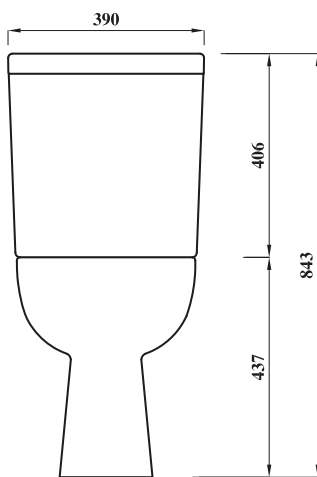

## CLEO SQUARE COMFORT HEIGHT PAN

<b>Product Code</b>	<b>CLESQCOMCCPA</b>
<b>Outlet</b>	Horizontal
<b>Weight (Kg)</b>	21.1
<b>Fixing kit included</b>	No
<b>Material</b>	Vitreous China
<b>Flushing Volume (Ltr)</b>	6/4ltr standard / Adjustable down to 4/2.6ltr
<b>Suitable Cistern &amp; Soft Close Seat</b>	CLEWHCMFPCI - CLESTSCSQCHCC

All dimensions are approximate and subject to normal ceramic variation. Although every effort is made not to change the above product specification, Lecico reserve the right to do so without prior notification if necessary. \*Against manufacturers defects. Full information on guarantees available upon request.