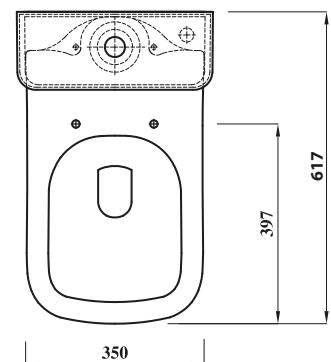

## CLEO SQUARE COMFORT HEIGHT PAN

<b>Product Code</b>	<b>CLESQCOMCCPA</b>
<b>Outlet</b>	Horizontal
<b>Weight (Kg)</b>	21.1
<b>Fixing kit included</b>	No
<b>Material</b>	Vitreous China
<b>Flushing Volume (Ltr)</b>	6/4ltr standard / Adjustable down to 4/2.6ltr
<b>Suitable Cistern &amp; Soft Close Seat</b>	CLEWHCMFPCI - CLESTSCSQCHCC

### Description:

With clean lines this "soft square" ultra modern pan provides the latest in design. It will match a wide range of square or round basins giving you total flexibility. Floor fixing not included, use code SFIX.

All dimensions are approximate and subject to normal ceramic variation. Although every effort is made not to change the above product specification, Lecico reserve the right to do so without prior notification if necessary. \*Against manufacturers defects. Full information on guarantees available upon request.