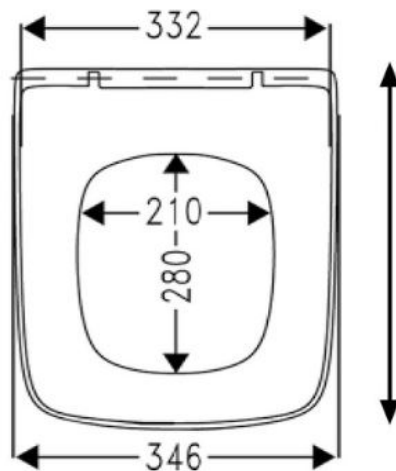

CLEO SQUARE SOFT CLOSE SEAT FOR COMFORT HEIGHT CC PANS

Product Code	CLESTSCSQCHCC
Weight (Kg)	2.4
Material	Urea plastic
Soft close	Yes
Colour	White

Key features:

- 5 Year guarantee on soft close seats
- Soft close hinge is gel filled for smoother close
- CE compliant

Description:

Made from highly durable thermoset plastic, this seat is available with either a standard or soft close hinge.

All dimensions are approximate and subject to normal ceramic variation. Although every effort is made not to change the above product specification, Lecico reserve the right to do so without prior notification if necessary. *Against manufacturers defects. Full information on guarantees available upon request.