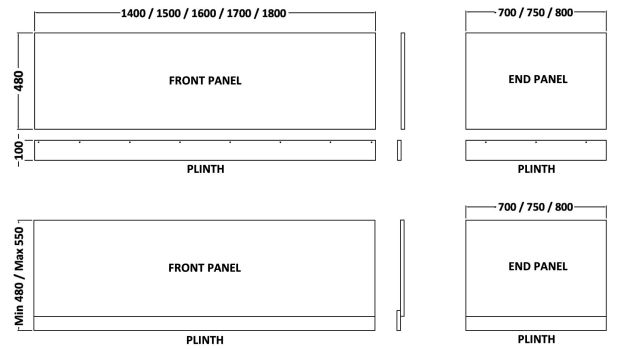

Sales Code: BPR113

Description: 800 End Panel (2 Piece)

Product Dimensions

Height (mm):	560
Width (mm):	780
Depth (mm):	36
Nett Weight (kg):	5.5

Packaging Dimensions

Height (mm):	595
Width (mm):	30
Depth (mm):	825
Gross Weight (kg):	5.58

Packaging Data

Box Colour:	Brown Cardboard Box - Printed
Box Qty:	1
Label Size:	100 x 50
Label Colour:	White Label
Label Qty:	0

Outer Box Dimensions (If Applicable)

Height (mm):	
Width (mm):	
Depth (mm):	
Gross Weight (kg):	
Barcode:	5055369058150

Product Details

Country of Origin:	China
Fitting Instruction:	No
CE Certification:	N/A
FSC Certified Materials:	Yes
Colour:	Gloss White
Construction Method:	Screws Only
Construction Type:	Flat-Pack
Cabinet Finish:	Not Applicable
Fascia Finish:	Mdf Painted Gloss
Cabinet Thickness (mm):	
Fascia Thickness (mm):	18
Drawer Included:	Not Applicable
Drawer Type:	Not Applicable
No of Shelves:	Not Applicable
Hinge Type:	Not Applicable
Hinge Included:	Not Applicable
Adjustable Legs:	Not Applicable
Fixings Included:	Yes
Handle Style:	Not Applicable
Waste Shroud:	Not Applicable
Handle Included:	Not Applicable
Handle Type:	Not Applicable