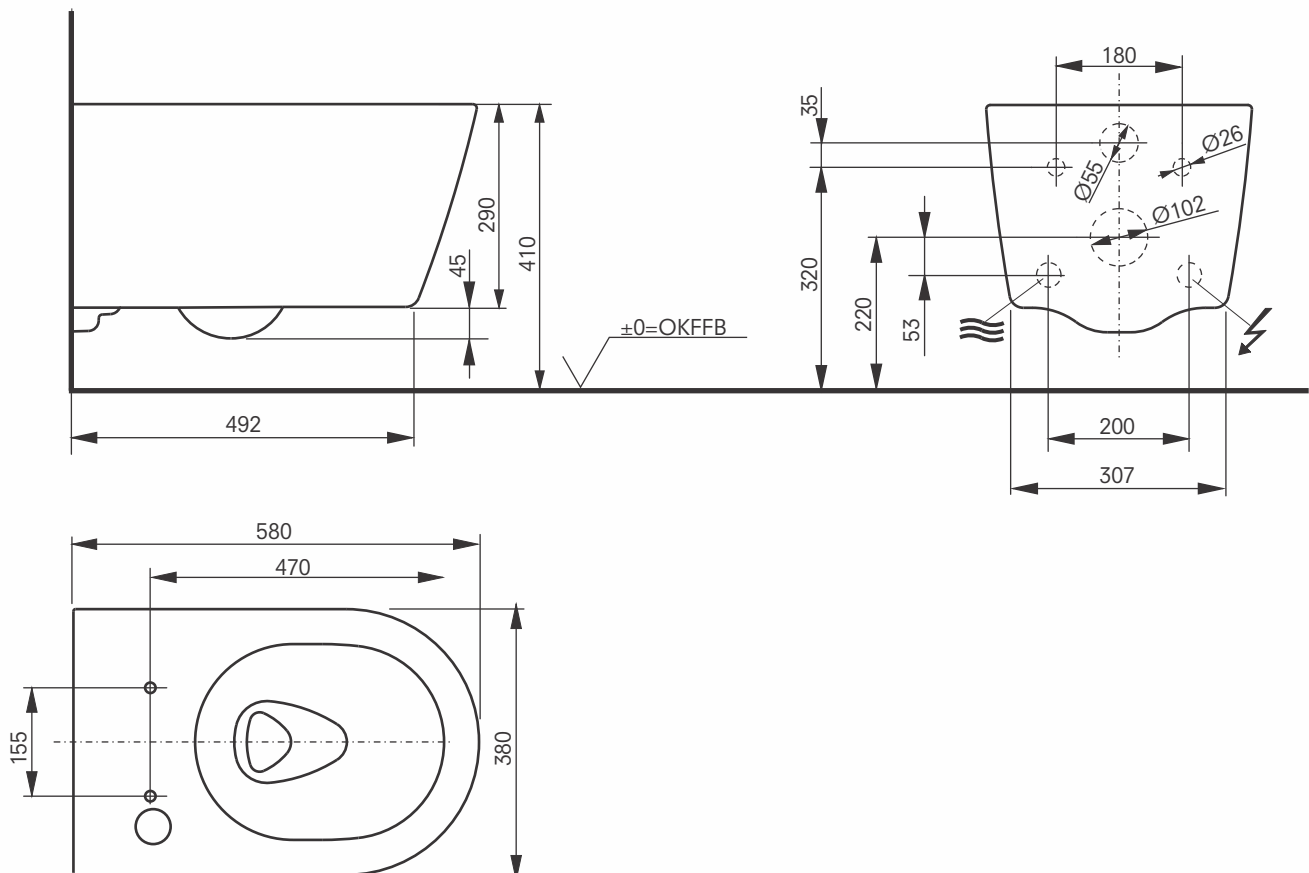

PRODUCT DETAILS

Product code	CW542EY
GTIN (EAN)	40 50663 09457 7
Size	w:380×d:580×h:335
Weight	30 kg
Colour	White
Material	Ceramic
Technologies	TORNADO FLUSH, CEFIONTECT, RIMLESS, Water saving, 3/4.5 - 6 L

Weights and measurements shown may be subject to small variations or are indicative.

TECHNICAL DRAWINGS

WASHLET™

RW, incl. remote controller

DE: RW, inkl. Fernbedienung
FR: RW, télécommande incluse
IT: RW, incl. telecomando
RU: RW, включая дистанционное управление

PRODUCT DETAILS

Product code	TCF801CG
GTIN (EAN)	40 50663 09568 0
Size	w:391xd:579xh:108 (mm)
Weight	8,4 kg
Colour	White
Technologies	Warm water nozzle, heated seat, Deodorizer, Dryer, EWATER+ for nozzle, EWATER+ for ceramic, Auto functions, PREMIST, Decalcification program

CAN BE COMBINED WITH

**RP WC, wall-hung, just to be used
for the mentioned WASHLET™**

CW542ERY

Weights and measurements shown may be subject to small variations or are indicative.

TECHNICAL DRAWINGS